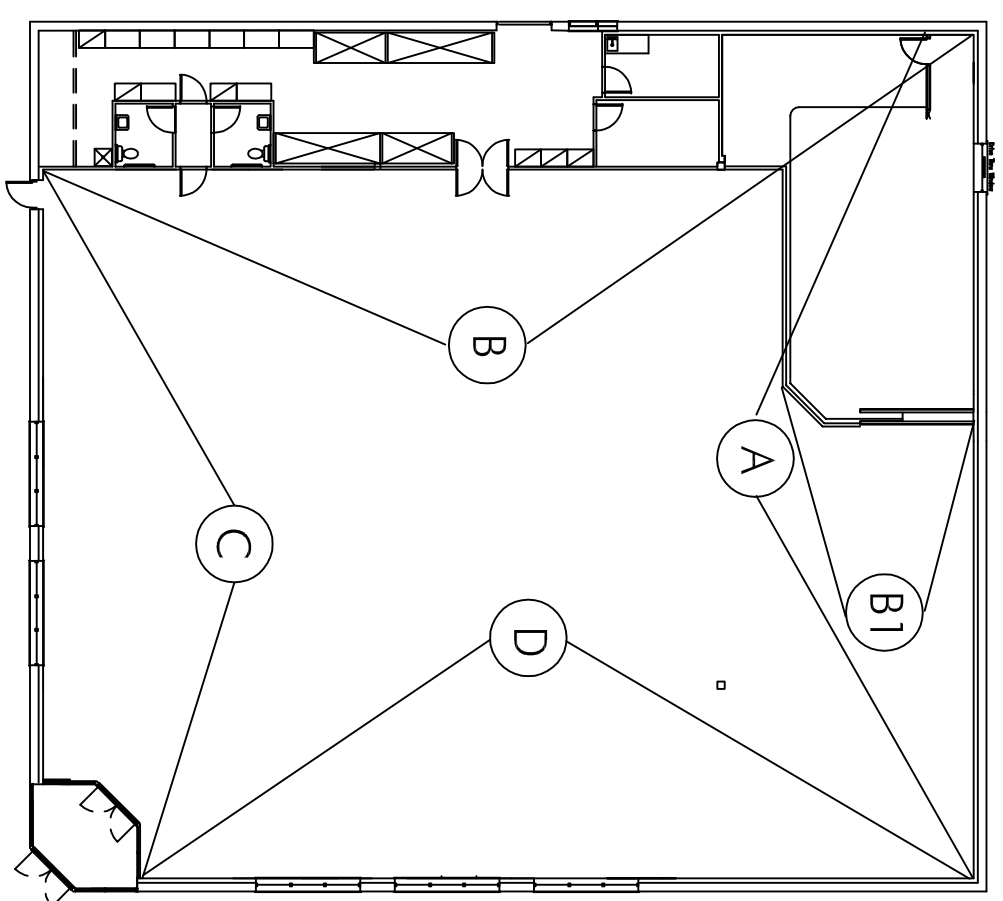

ELEVATION A

KEY PLAN
SCALE: NTS

ELEVATION B

ELEVATION B1

ELEVATION C

ELEVATION D

DO NOT USE FOR CONSTRUCTION!
PRELIMINARY
Programmed Products Corporation

P	P
C	design

PROJECT - LOCATION
KINNEY DRUGS #30
WATERTOWN, NY
DRAWING TITLE
Interior Decor Elevations

44311 Grand River Ave., Information proprietary to
Novi, MI 48375
PH 248.348.7755
FX 248.348.1700
Copyright © 2007
Programmed Products Corporation
All rights reserved.

preliminary 7-16-07
revision 1: :
revision 2: :
revision 3: :
final: :
drawn by JMG
checked by TW

DO NOT SCALE THIS SHEET
USE FIGURED DIMENSIONS
ONLY.

SCALE:
1/8"=1'-0"

sheet no.
2 of 4