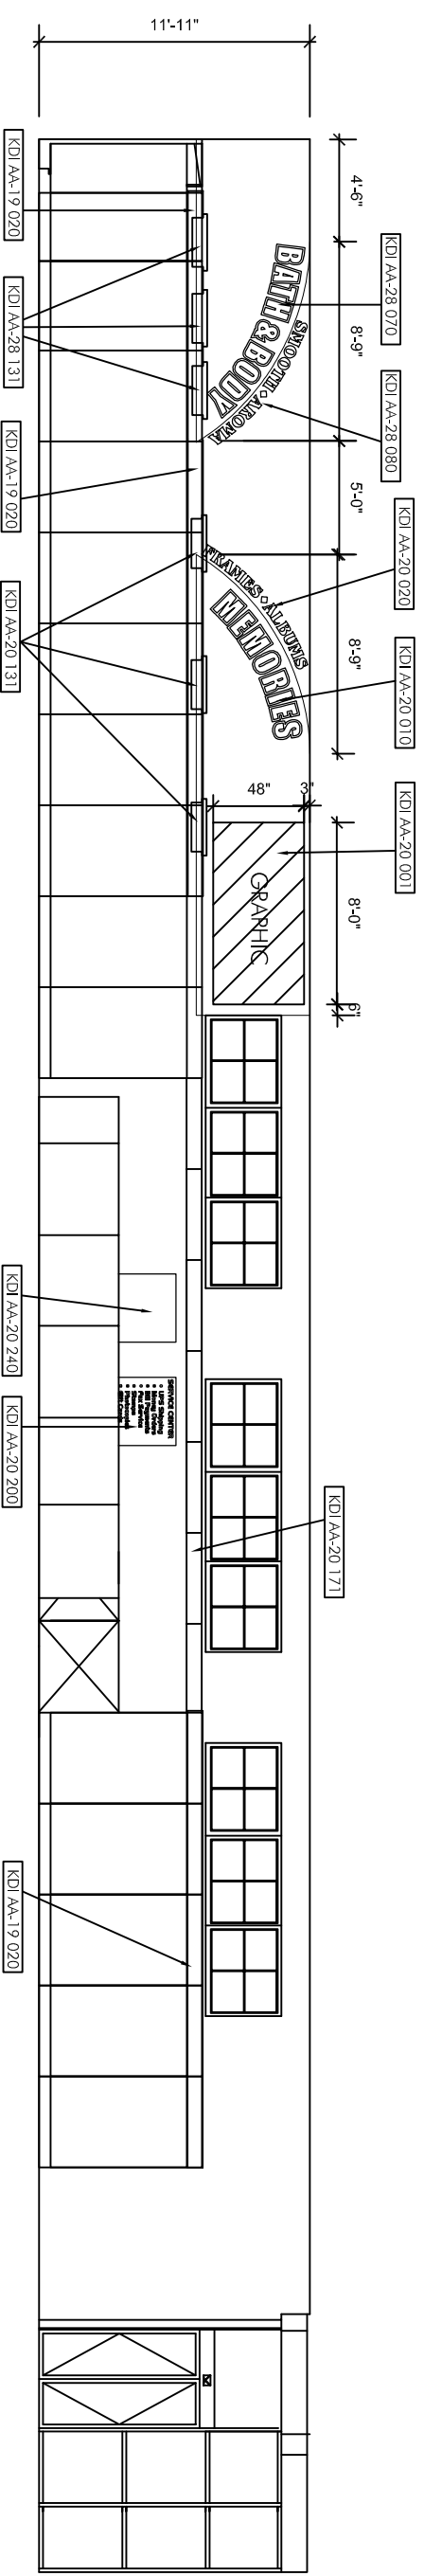

ELEVATION A

KEY PLAN
SCALE: NTS

ELEVATION B

ELEVATION B1

ELEVATION C

ELEVATION D

DO NOT USE FOR CONSTRUCTION!
PRELIMINARY
Programmed Products Corporation

P	P
C	design

PROJECT - LOCATION
KINNEY DRUGS #30
WATERTOWN, NY
DRAWING TITLE
Interior Decor Elevations

44311 Grand River Ave., Information proprietary to
Novi, MI 48375
PH 248.348.7755
FX 248.348.1700
Copyright © 2007
Programmed Products Corporation
All rights reserved.

preliminary 7-16-07
revision 1: :
revision 2: :
revision 3: :
final: :
drawn by JMG
checked by TW

DO NOT SCALE THIS SHEET
USE FIGURED DIMENSIONS
ONLY.

SCALE:
1/8"=1'-0"

sheet no.
2 of 4