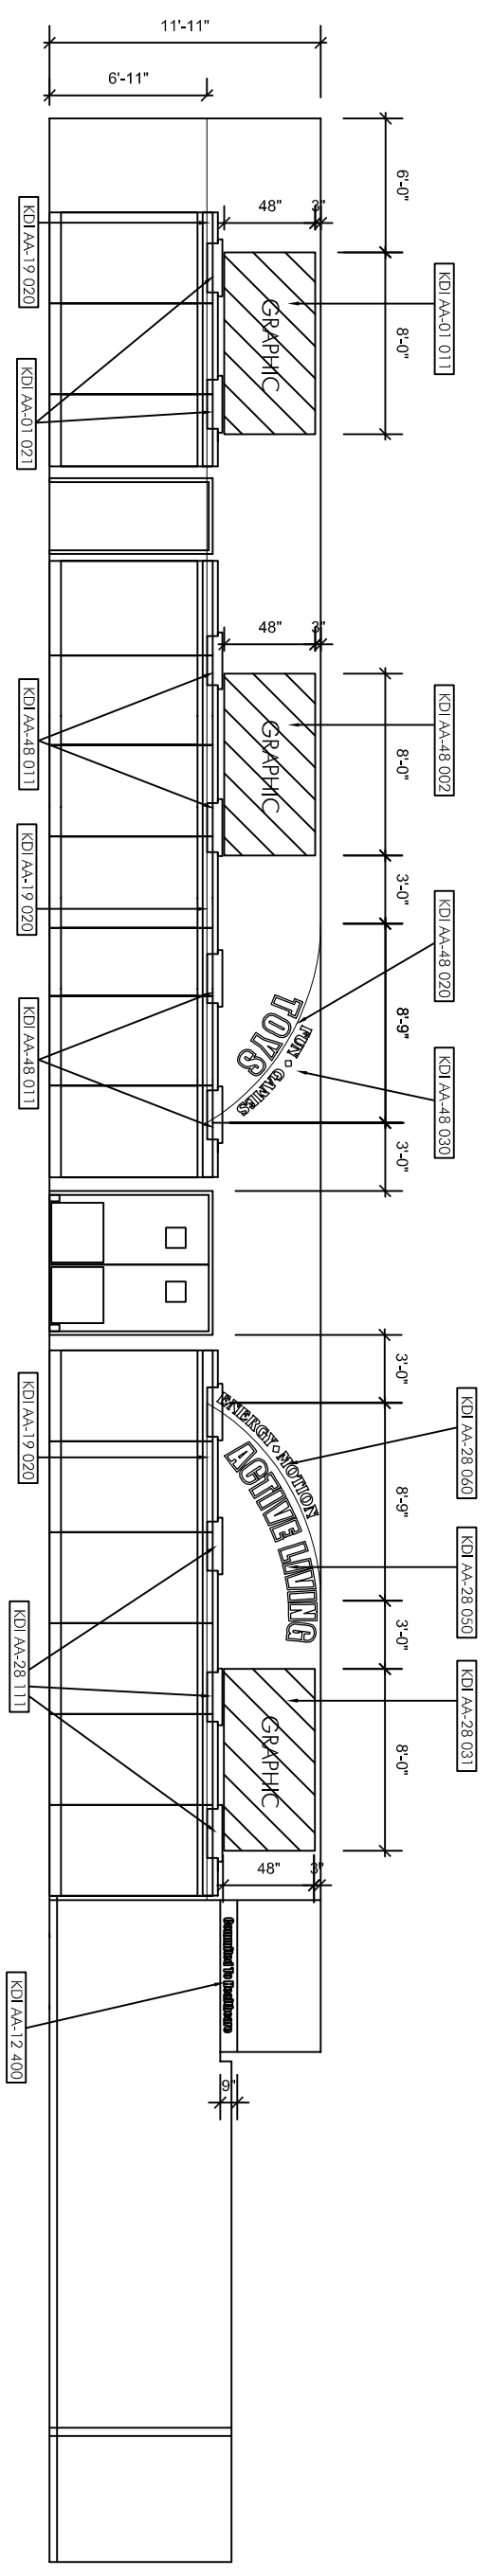

ELEVATION A

KEY PLAN
SCALE: NTS

ELEVATION B

ELEVATION B1

ELEVATION C

ELEVATION D

DO NOT USE FOR CONSTRUCTION!
PRELIMINARY
Programmed Products Corporation

P	P
C	design

PROJECT - LOCATION
KINNEY DRUGS #30
WATERTOWN, NY
DRAWING TITLE
Interior Decor Elevations

44311 Grand River Ave., Information proprietary to
Novi, MI 48375
PH 248.348.7755
FX 248.348.1700
Copyright © 2007
Programmed Products Corporation
All rights reserved.

preliminary 7-16-07
revision 1: :
revision 2: :
revision 3: :
final: :
drawn by JMG
checked by TW

DO NOT SCALE THIS SHEET
USE FIGURED DIMENSIONS
ONLY.

SCALE:
1/8"=1'-0"

sheet no.
2 of 4