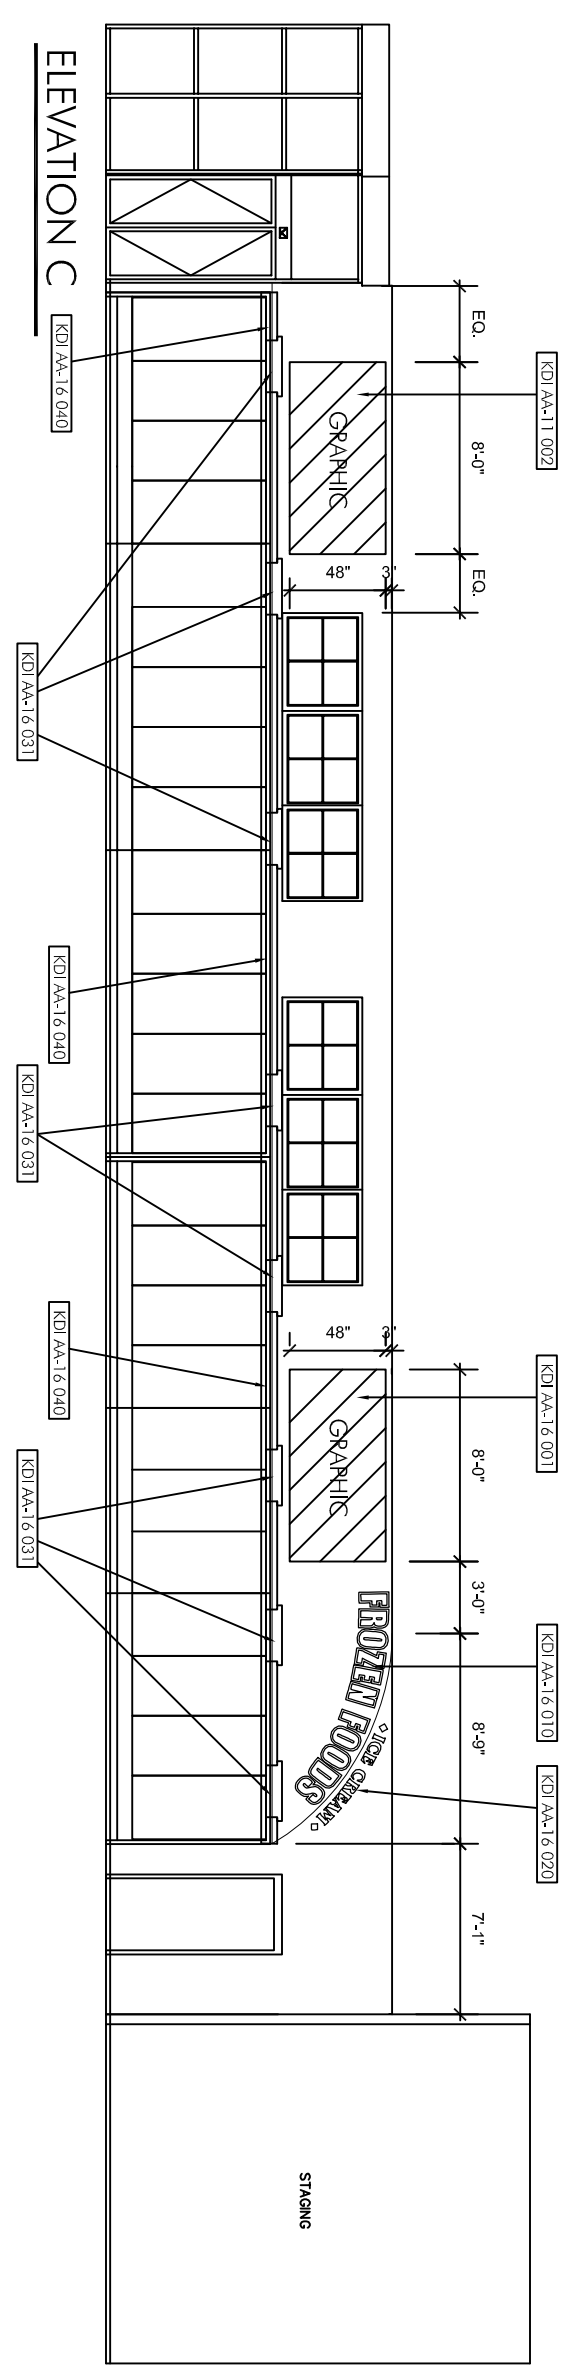

ELEVATION A

KEY PLAN
SCALE: NTS

ELEVATION B

ELEVATION B1

ELEVATION C

ELEVATION D

DO NOT USE FOR CONSTRUCTION!
PRELIMINARY
Programmed Products Corporation

P	P
C	design

PROJECT - LOCATION
KINNEY DRUGS #30
WATERTOWN, NY
DRAWING TITLE
Interior Decor Elevations

44311 Grand River Ave., Information proprietary to
Novi, MI 48375
PH 248.348.7755
FX 248.348.1700
Copyright © 2007
Programmed Products Corporation
All rights reserved.

preliminary 7-16-07
revision 1: :
revision 2: :
revision 3: :
final: :
drawn by JMG
checked by TW

DO NOT SCALE THIS SHEET
USE FIGURED DIMENSIONS
ONLY.

SCALE:
1/8"=1'-0"

sheet no.
2 of 4