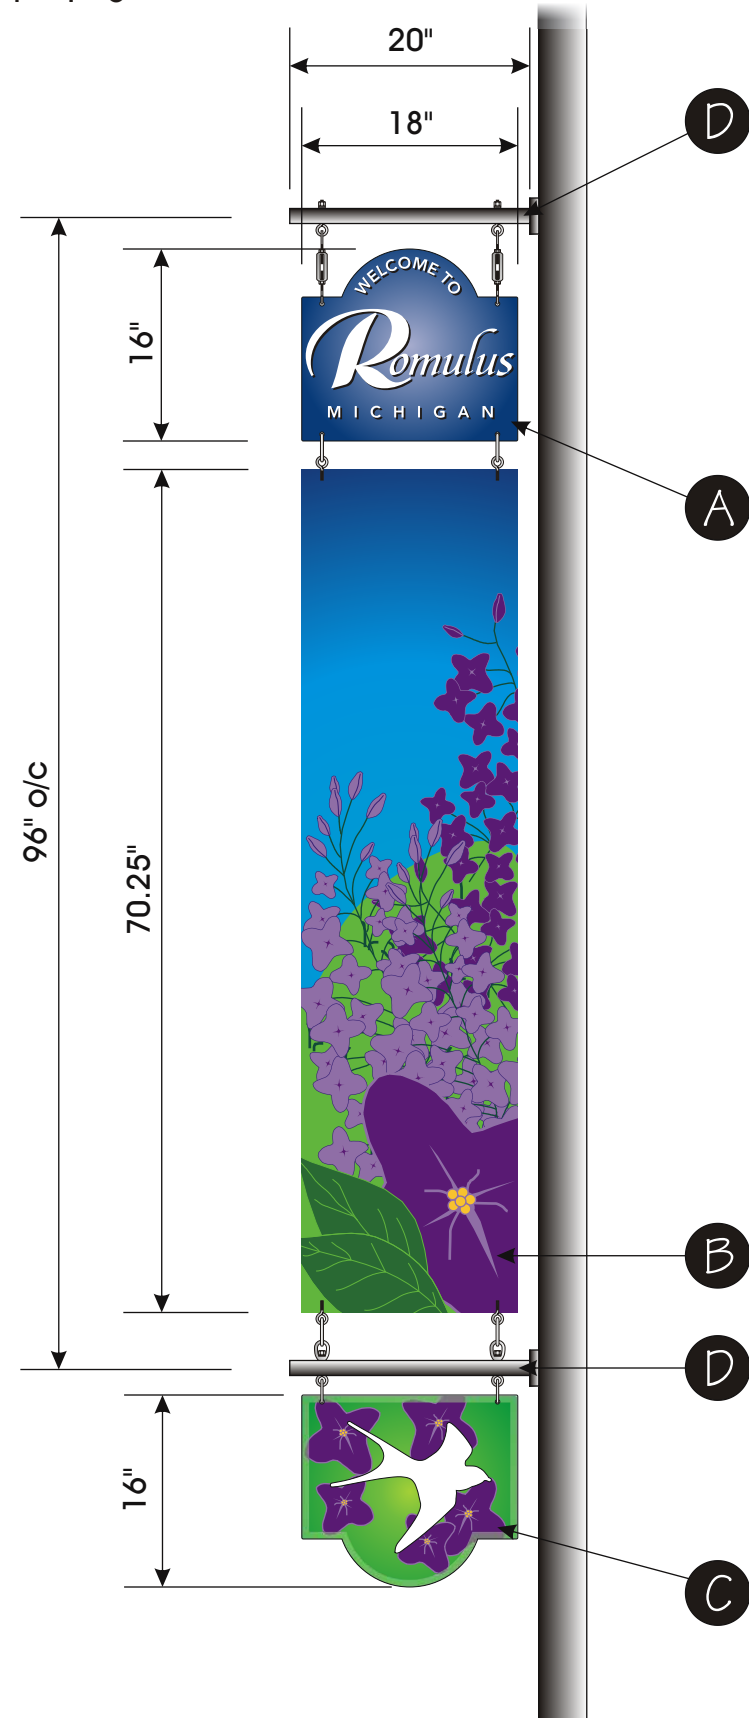

Scale: 3/4" = 1' - 0"

ADDITIONAL DCD INFORMATION

- DOUBLE FACED
- SINGLE FACED
- FINISHED BACK
- DIMENSIONAL
- VALUE ENGINEERED
- HANG SIGN

HANGING METHOD:
TBD by installers

HANGING HEIGHT TBD

- WALL SIGN

MOUNTING METHOD
Detailed info on desired mounting method for sign.

- DRYWALL
- BLOCK WALL
- OTHER _____

OPEN CEILING HEIGHT XX'-XX"

LAY-IN CEILING HEIGHT XX'-XX" AFF

SPECIAL INSTRUCTIONS
Additional instructions

DETAILED NOTES

A 1/8" Substrate white both sides w/digital face (direct to substrate print)
 Edge Finish: Raw

B Banner cloth material with Digital Face.
 Containing 1" Round tube hang poles on the top and bottom.

C 1/8" Substrate white both sides w/digital face (direct to substrate print)
 Edge Finish: Raw

D Banner Hanging System (already in field by client)