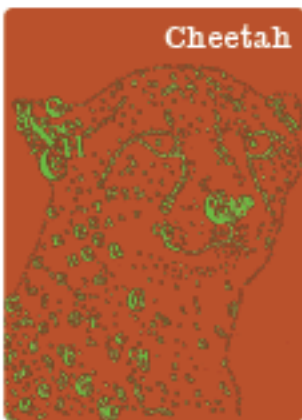

Zebra

Zebra

There is no mistaking what you're seeing when you spot a horse-like animal with black-and-white stripes: it's a zebra. And each zebra has its own unique pattern of those distinctive stripes, just as humans have their own unique pattern of fingerprints.

Fun Facts

- A group of zebras is called a herd.
- Zebras live in parts of Africa.
- On average, a zebra in the wild lives 25 years.
- Zebras belong to the horse family.
- A zebra can run up to about 35 miles per hour.

Tiger

Cheetah

Panda

Tiger

Fun Facts

Cheetah

Fun Facts

Panda

Fun Facts