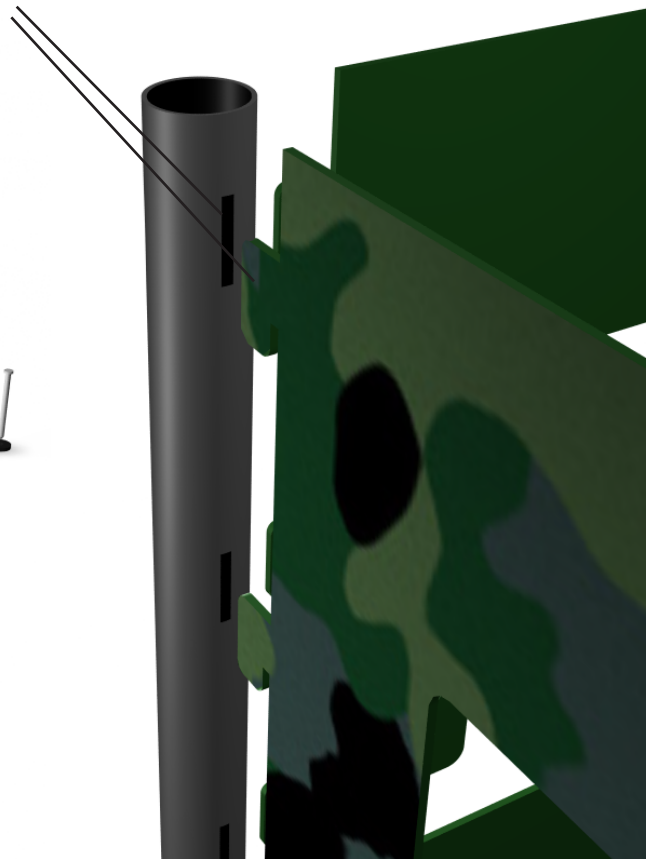

# SCENT BLIND

KNOCK-DOWN PORTABLE LIGHT WEIGHT HUNTING BLIND

TOP LOCKS STRUCTURE TOGETHER WITH FRICTION FIT

HOOK INTO SLOTS

CARPETED BASE FOR NOISE REDUCTION

SPIKES ANCHOR STRUCTURE TO GROUND