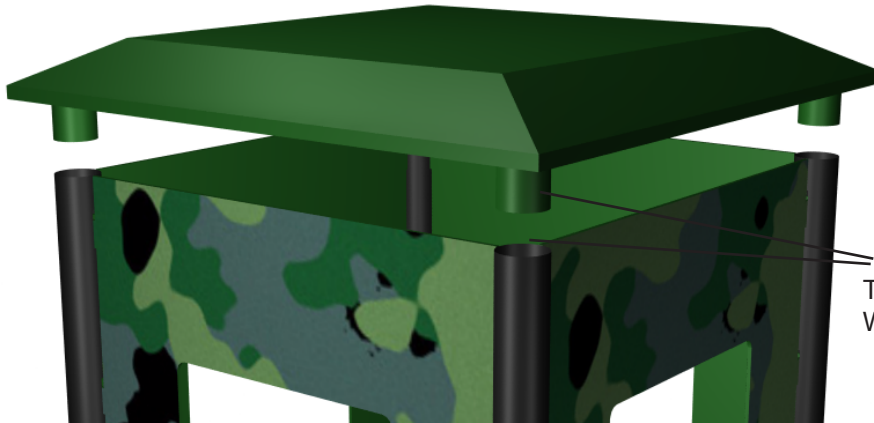

# SCENT BLIND

KNOCK-DOWN PORTABLE LIGHT WEIGHT HUNTING BLIND

TOP LOCKS STRUCTURE TOGETHER WITH FRICTION FIT

HOOK INTO SLOTS

CARPETED BASE FOR NOISE REDUCTION

SPIKES ANCHOR STRUCTURE TO GROUND