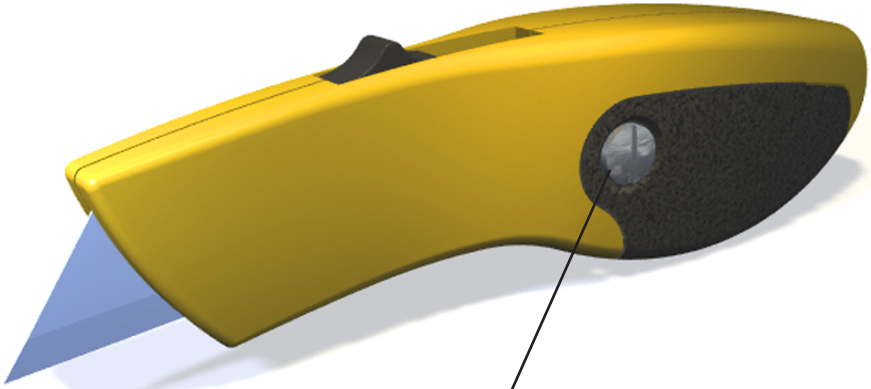

# Easy Grip Utility Knife

double shot mold - soft rubber

ergonomic shape fit to hand

easy change out blades