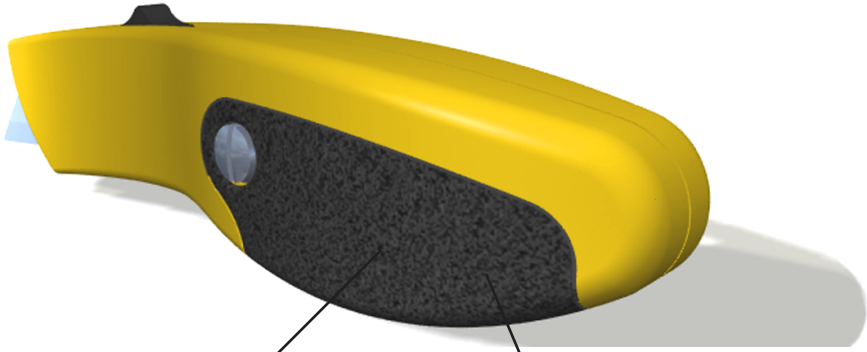

# Easy Grip Utility Knife

double shot mold - soft rubber

ergonomic shape fit to hand

easy change out blades