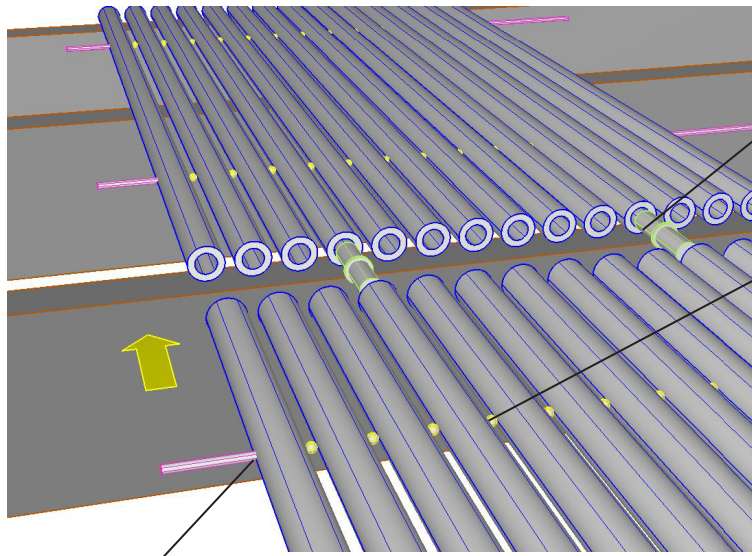

Modular Plastic Attic Flooring

Concept 4

FREE FLOATING FLOORING - NO ANCHORING SCREWS

CONNECTOR PEGS TO CONNECTING EVERY SEVERAL TUBES

SPACERS

ROLL OUT - ROLL UP FOR PORTABILITY
FIT THROUGH ATTIC OPENING

PVC TUBING HELD TOGETHER AND ALIGNED WITH NYLON ROPING

EASY TO INSTALL- NO MEASURING - ONE PERSON OPERATION

PANELS 16" OR 24" WIDTH
TO ACCOMMODATE DIFFERENT
JOIST SPACING
COULD BE 32" OR 48" IN WIDTH
SPANNING TWO JOISTS

PORTABLE - LIGHT WEIGHT TO LIFT AND CARRY- FITS THROUGH ATTIC OPENING
ROLL OUT FLOOR PANELS - 5 FOOT IN LENGTH BY 16 OR 24 INCHES WIDE