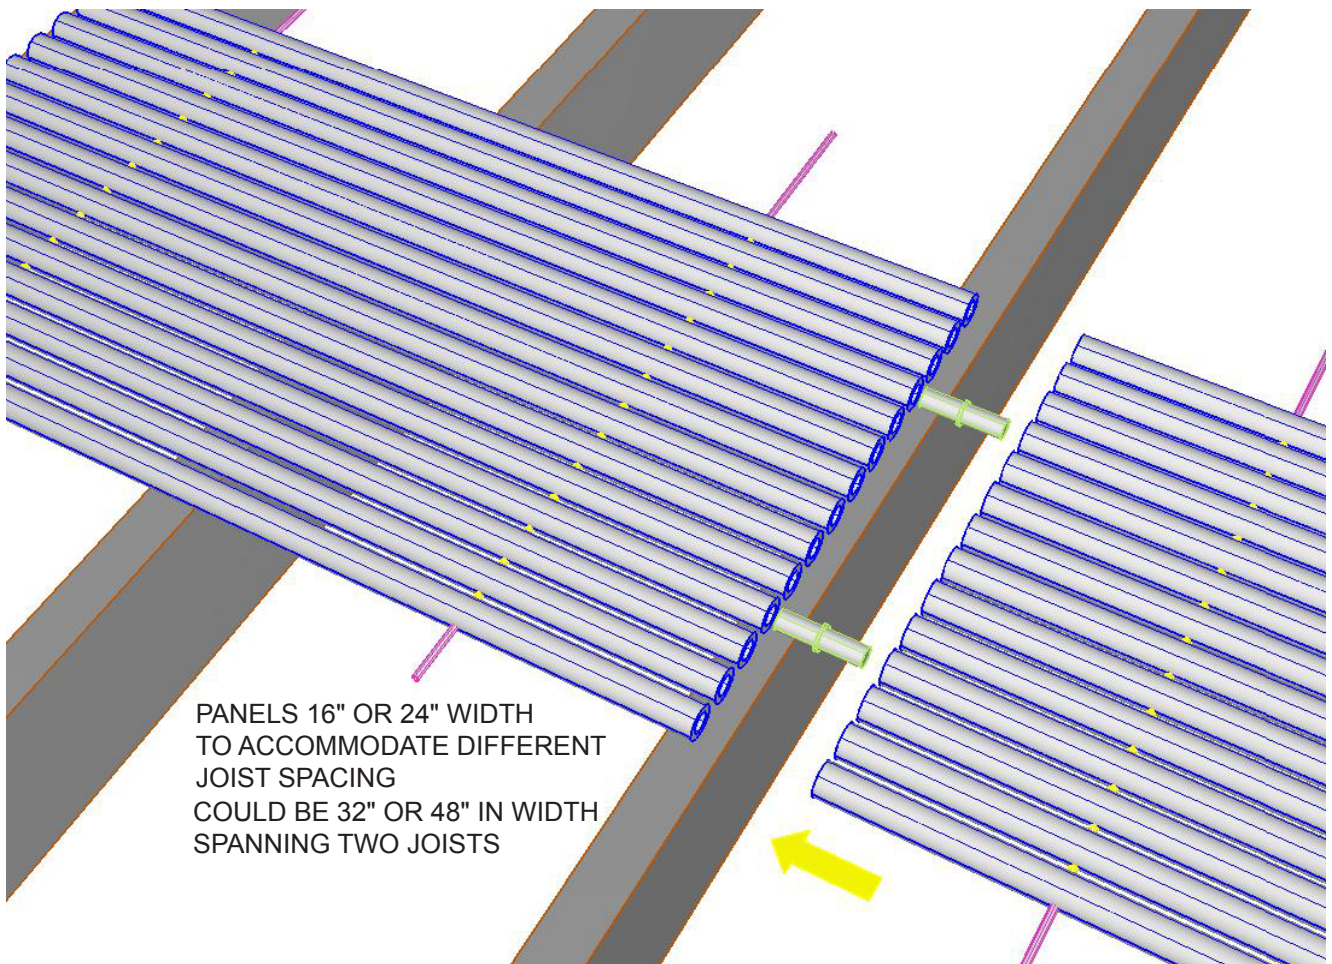

Modular Plastic Attic Flooring

Concept 4

FREE FLOATING FLOORING - NO ANCHORING SCREWS

CONNECTOR PEGS TO CONNECTING EVERY SEVERAL TUBES

SPACERS

ROLL OUT - ROLL UP FOR PORTABILITY
FIT THROUGH ATTIC OPENING

PVC TUBING HELD TOGETHER AND ALIGNED WITH NYLON ROPING

EASY TO INSTALL- NO MEASURING - ONE PERSON OPERATION

PANELS 16" OR 24" WIDTH
TO ACCOMMODATE DIFFERENT
JOIST SPACING
COULD BE 32" OR 48" IN WIDTH
SPANNING TWO JOISTS

PORTABLE - LIGHT WEIGHT TO LIFT AND CARRY- FITS THROUGH ATTIC OPENING
ROLL OUT FLOOR PANELS - 5 FOOT IN LENGTH BY 16 OR 24 INCHES WIDE