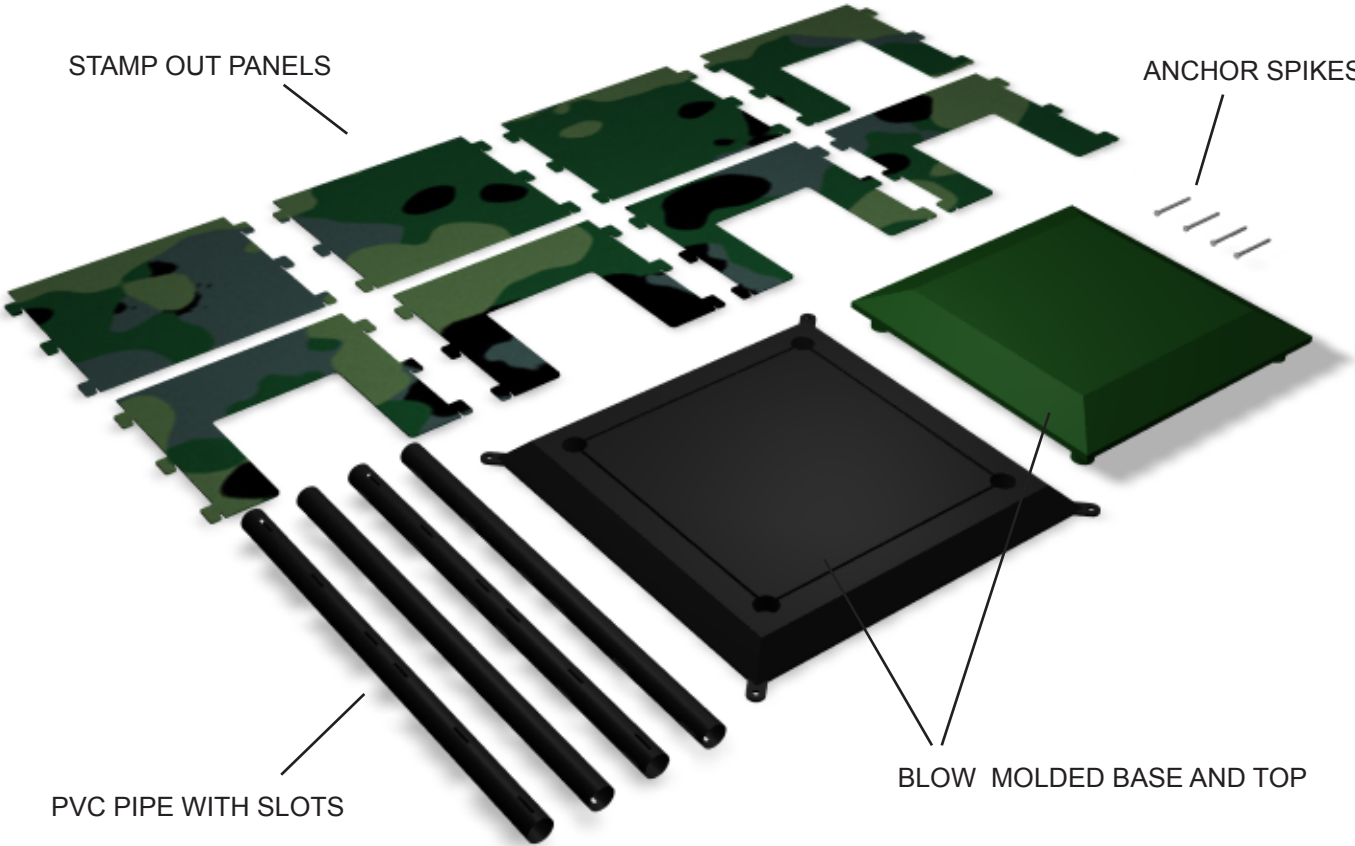

# SCENT BLIND

KNOCK-DOWN PORTABLE LIGHT WEIGHT HUNTING BLIND

EIGHTEEN PIECES