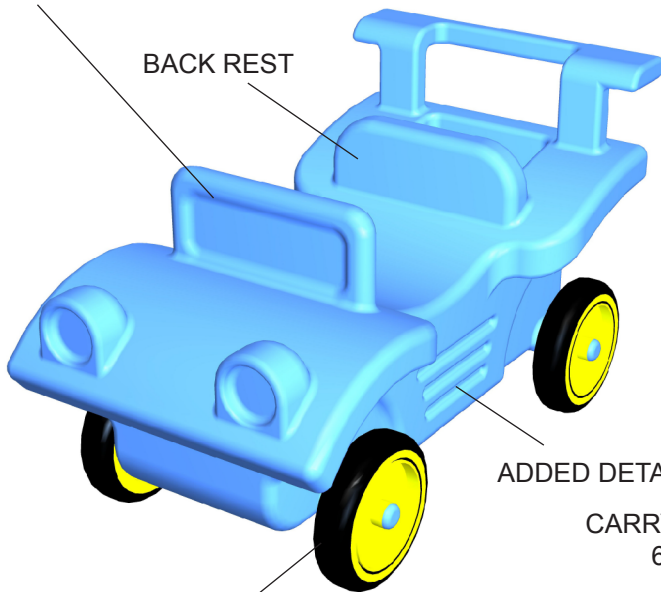

CHILDREN'S VEHICLE RIDER CONCEPT FOR PRESCHOOL CHILDREN

DUNE BUGGY WITH SPOILER

WIND SHIELD AND GRIPPING HANDLE BAR

BACK REST

SPOILER

ADDED DETAIL FOR INTEREST

CARRY ON STORAGE AREA
6" X 4" X 7" DEEP

CF LICENSE PLATE

6" DIAMETER PLASTIC WHEELS SEAT 8.5" WIDE

SNAP IN AXLES FROM BOTTOM
AXLE WIDTH - 12.5"