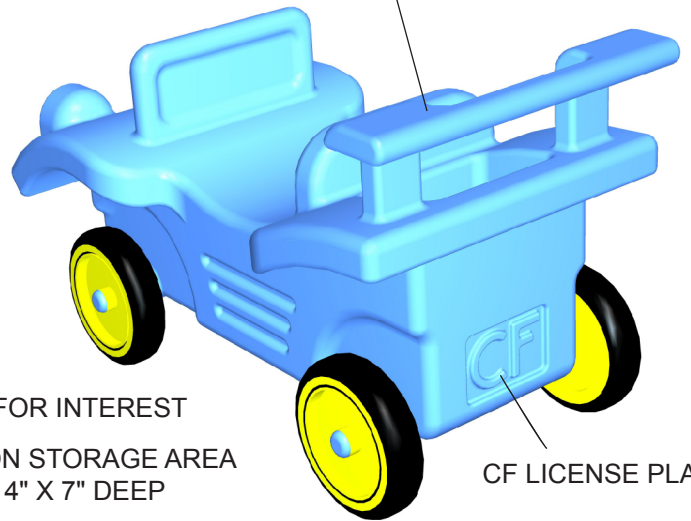

CHILDREN'S VEHICLE RIDER CONCEPT FOR PRESCHOOL CHILDREN

DUNE BUGGY WITH SPOILER

WIND SHIELD AND GRIPPING HANDLE BAR

BACK REST

SPOILER

ADDED DETAIL FOR INTEREST

CARRY ON STORAGE AREA
6" X 4" X 7" DEEP

CF LICENSE PLATE

6" DIAMETER PLASTIC WHEELS SEAT 8.5" WIDE

SNAP IN AXLES FROM BOTTOM
AXLE WIDTH - 12.5"