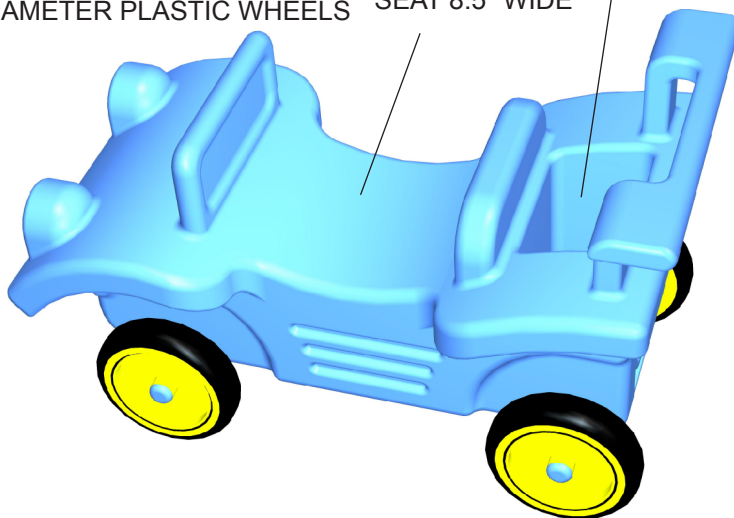

CHILDREN'S VEHICLE RIDER CONCEPT FOR PRESCHOOL CHILDREN

DUNE BUGGY WITH SPOILER

WIND SHIELD AND GRIPPING HANDLE BAR

BACK REST

SPOILER

ADDED DETAIL FOR INTEREST

CARRY ON STORAGE AREA
6" X 4" X 7" DEEP

CF LICENSE PLATE

6" DIAMETER PLASTIC WHEELS SEAT 8.5" WIDE

SNAP IN AXLES FROM BOTTOM
AXLE WIDTH - 12.5"