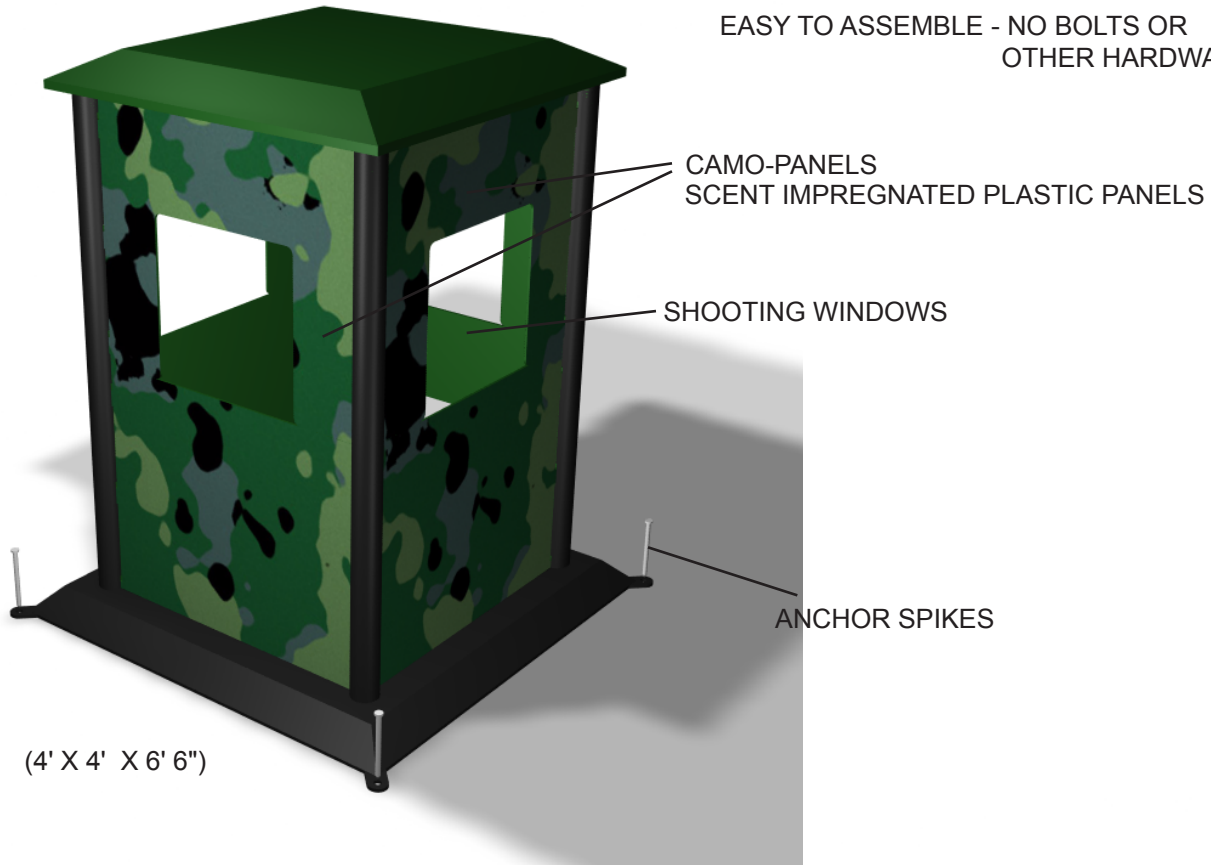

SCENT BLIND

KNOCK-DOWN PORTABLE LIGHT WEIGHT HUNTING BLIND

EASY TO ASSEMBLE - NO BOLTS OR
OTHER HARDWARE

TOP LOCKS STRUCTURE TOGETHER WITH FRICTION FIT

HOOK ATTACHMENTS INTO SLOTS
IN UPRIGHTS

EXPLODED VIEW