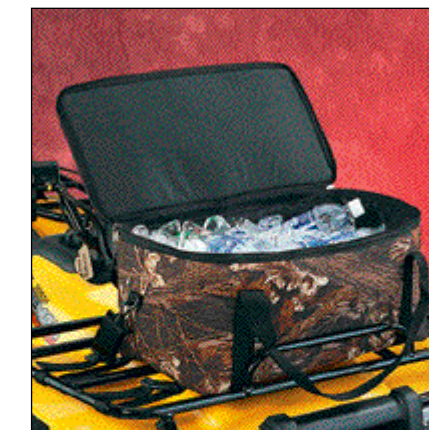

9

DESCRIPTION	PART #	SUG. RETAIL
PRO TANK TOP BAG		
BLACK	MD2332	\$31.95
MOSSY OAK® BREAK-UP™	MD2334	\$34.95

10

DESCRIPTION	PART #	SUG. RETAIL
RACK COOLER BAG	MUDCB1	\$56.95

- 1 PRO PADDED BOTTOM BAG**
4-pocket design includes 2 spacious padded side pockets, X-large padded rear compartment and external mesh pocket. Side/back pockets have double-zip closures covered by buckle secured storm flap. Cinch strap both sides, includes 2 water bottle holders, thick foam padded seating with zipper/removable pad. Overall dimensions 36"x19"x9". Seat measures 18"x10". Do not use as seat while riding.
- 2 ZIPPERLESS PADDED BOTTOM BAG**
Zipperless with a roll top incorporating a double storm flap to keep dirt and water out. The tops are sloped so moisture runs off. Quick release buckles make them easy to mount and remove. Seat dimensions 18"x10". Overall dimensions 36 1/2"x19". Do not use as seat while riding.
- 3 PRO DELUXE BAG**
Three compartments with storm flaps, dual-pull zipper, sloping contoured design, fully lined with 1/2" foam. Waterproof fabric with PVC backing. Overall dimensions 34"x10"x10", two front utility pockets 5"x2"x7" and two at 9"x2"x2", front mesh pocket, two built-in 20 oz. insulated water bottle holders.
- 4 ZIPPERLESS DELUXE CARGO BAG**
Quick-release buckles make taking them on and off a snap. Constructed of tough nylon with dense closed-foam lining. Main compartment 33"Lx10"Wx9"D, side pouches 9"Lx8"Wx9"D.
- 5 PRO OVERSIZED DELUXE BAG**
Features 5 compartments and 2 water bottle holders. Overall dimensions 35"x15"x12". Main compartment 34"x13"x10". Front middle compartment 15"x4"x11". Two front utility pockets 5"x2"x8". Anodized slider increases zipper durability. Shock absorbing design provides safe ride for valuable gear. Made from weather resistant, 600-denier polyester fabric with double polyurethane waterproof coating.
- 6 ZIPPERLESS OVERSIZED DELUXE CARGO BAG**
Zipperless design with sloped tops and fewer seams. Oversized main compartment and two removable side pouches. Quick release buckles. Main compartment 33"Lx10"Wx13"D, side pouches 9"Lx8"Wx9"D. Constructed of tough nylon with dense closed-foam lining.
- 7 EXTREME PADDED BOTTOM BAG**
Constructed out of RinoTek™, a 600-denier polyester, PVC/resin-coated, abrasion-resistant fabric. Three large zippered compartments have ample room for large, bulky gear. It's also has two built-in pockets of 20 oz. water bottles and an external mesh pocket. Dual-density foam seat. The built-in black ATV cover deploys from rear to enclose ATV and bag. Overall dimensions 36"x19"x9". Do not use as seat while riding.
- 8 RACK BOW BAG**
Features heavy rigid foam liner to protect equipment from damage. Padded interior divider separates bow from other items. Storm flaps to keep gear dry. Heavy duty YKK zippers. Bag measures 45"x17"x8".
- 9 PRO TANK TOP BAG**
Main pocket 10.5"x10.5"x4". Utility pocket is 6.5"x3.5"x1.5". Built-in 20 oz. insulated water bottle holder. Includes a clear map pocket.
- 10 RACK COOLER BAG**
Quick release straps attach the bag to the rack. Handy shoulder strap to carry like a duffel bag. Measures 21"Lx12"Wx10.5"H.