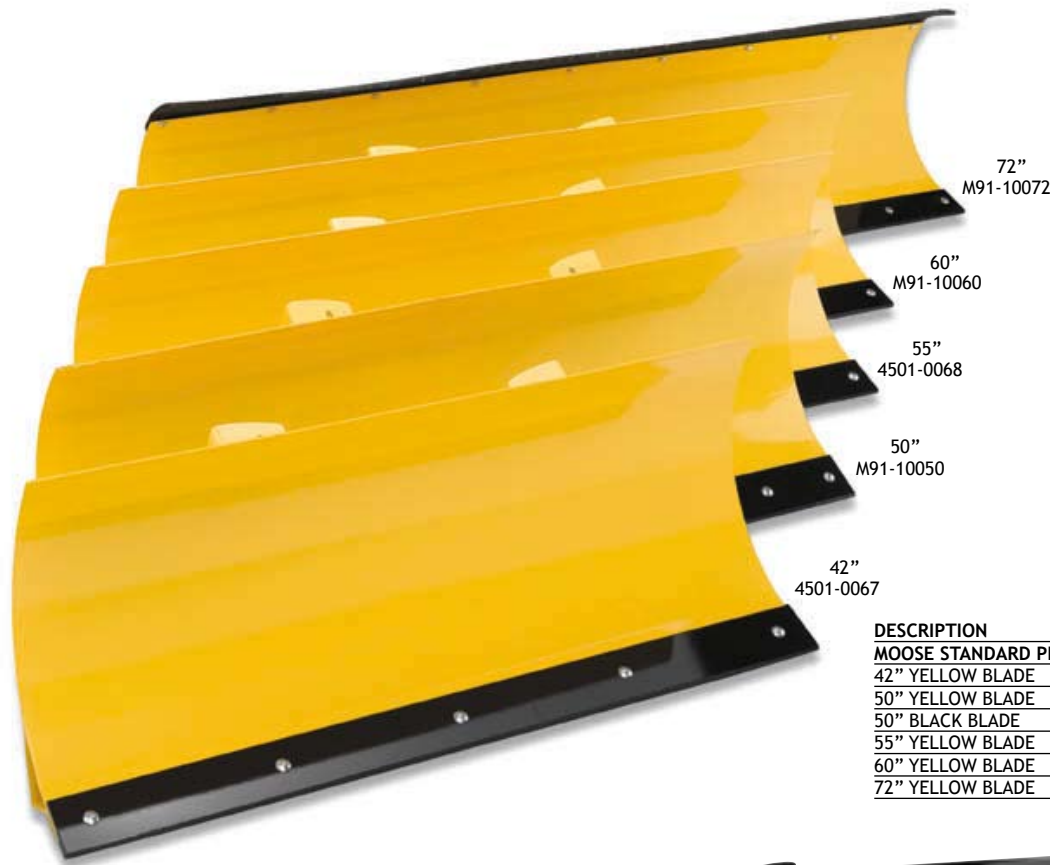

72"
M91-10072

60"
M91-10060

55"
4501-0068

50"
M91-10050

42"
4501-0067

DESCRIPTION	PART #	SUG. RETAIL
MOOSE STANDARD PLOW		
42" YELLOW BLADE	4501-0067	$149.95
50" YELLOW BLADE	M91-10050	$159.95
50" BLACK BLADE	4501-0042	$159.95
55" YELLOW BLADE	4501-0068	$174.95
60" YELLOW BLADE	M91-10060	$189.95
72" YELLOW BLADE	M91-10072	$264.95