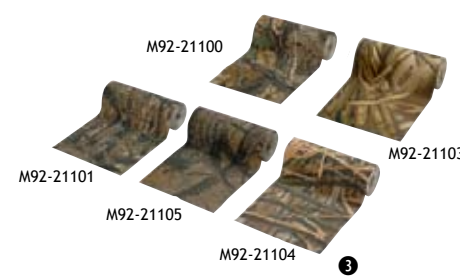

DESCRIPTION	PART #
CAMO TAPE KITS	
ADVANTAGE™	M92-21100
MOSSY OAK® BREAK-UP™	M92-21101
ADVANTAGE™ WETLANDS™	M92-21103
MOSSY OAK® SHADOWGRASS™	M92-21104
REALTREE® HARDWOODS™	M92-21105

BLACK $35.95 MOSSY OAK® $38.95
KITS STARTING @ $163.95
POD COVERS $34.95