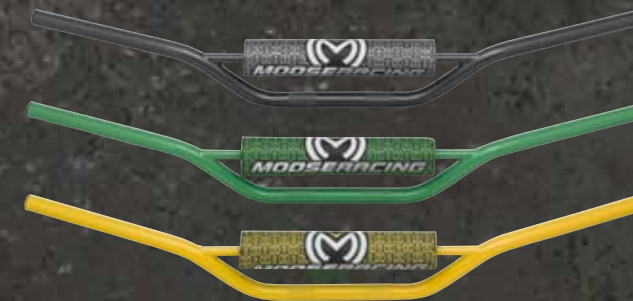

CARBON STEEL HANDLEBARS

- + Constructed from 2mm thick carbon steel for high strength
- + Knurled center clamp area prevents slipping in the heat of battle
- + Plastic end caps prevent bars from cutting through grips
- + Durable powder coated finish
- + Available in many popular bends to suit personal riding styles
- + Color matching crossbar pad included
- + $17.95

CARBON STEEL HANDLEBARS

BEND	BLACK	BLUE	RED	WHITE	GRAY	LIME	YELLOW
CR-Hi	M1013	M1023	M1033	M1043	M1063	M1073	M1083
CR-Lo	M1014	M1024	M1034	M1044	M1064	-	-
KX	M1015	M1025	-	-	M1065	M1075	-
RM-Euro	M1011	M1021	-	-	M1061	-	M1081
YZ	M1012	M1022	M1032	M1042	M1062	-	-
Mini	M1016	M1026	M1036	M1046	M1066	M1076	M1086

CARBON STEEL HANDLEBARS SPECIFICATIONS

BEND	PULLBACK (MM)	WIDTH (MM)	RISE (MM)	BASE WIDTH (MM)
CR Hi	63	800	91	165
CR Low	67	810	68	165
KX	80	810	101	165
RM-Euro	77	800	81	165
YZ	76	815	84	175
Mini	62	730	118	125