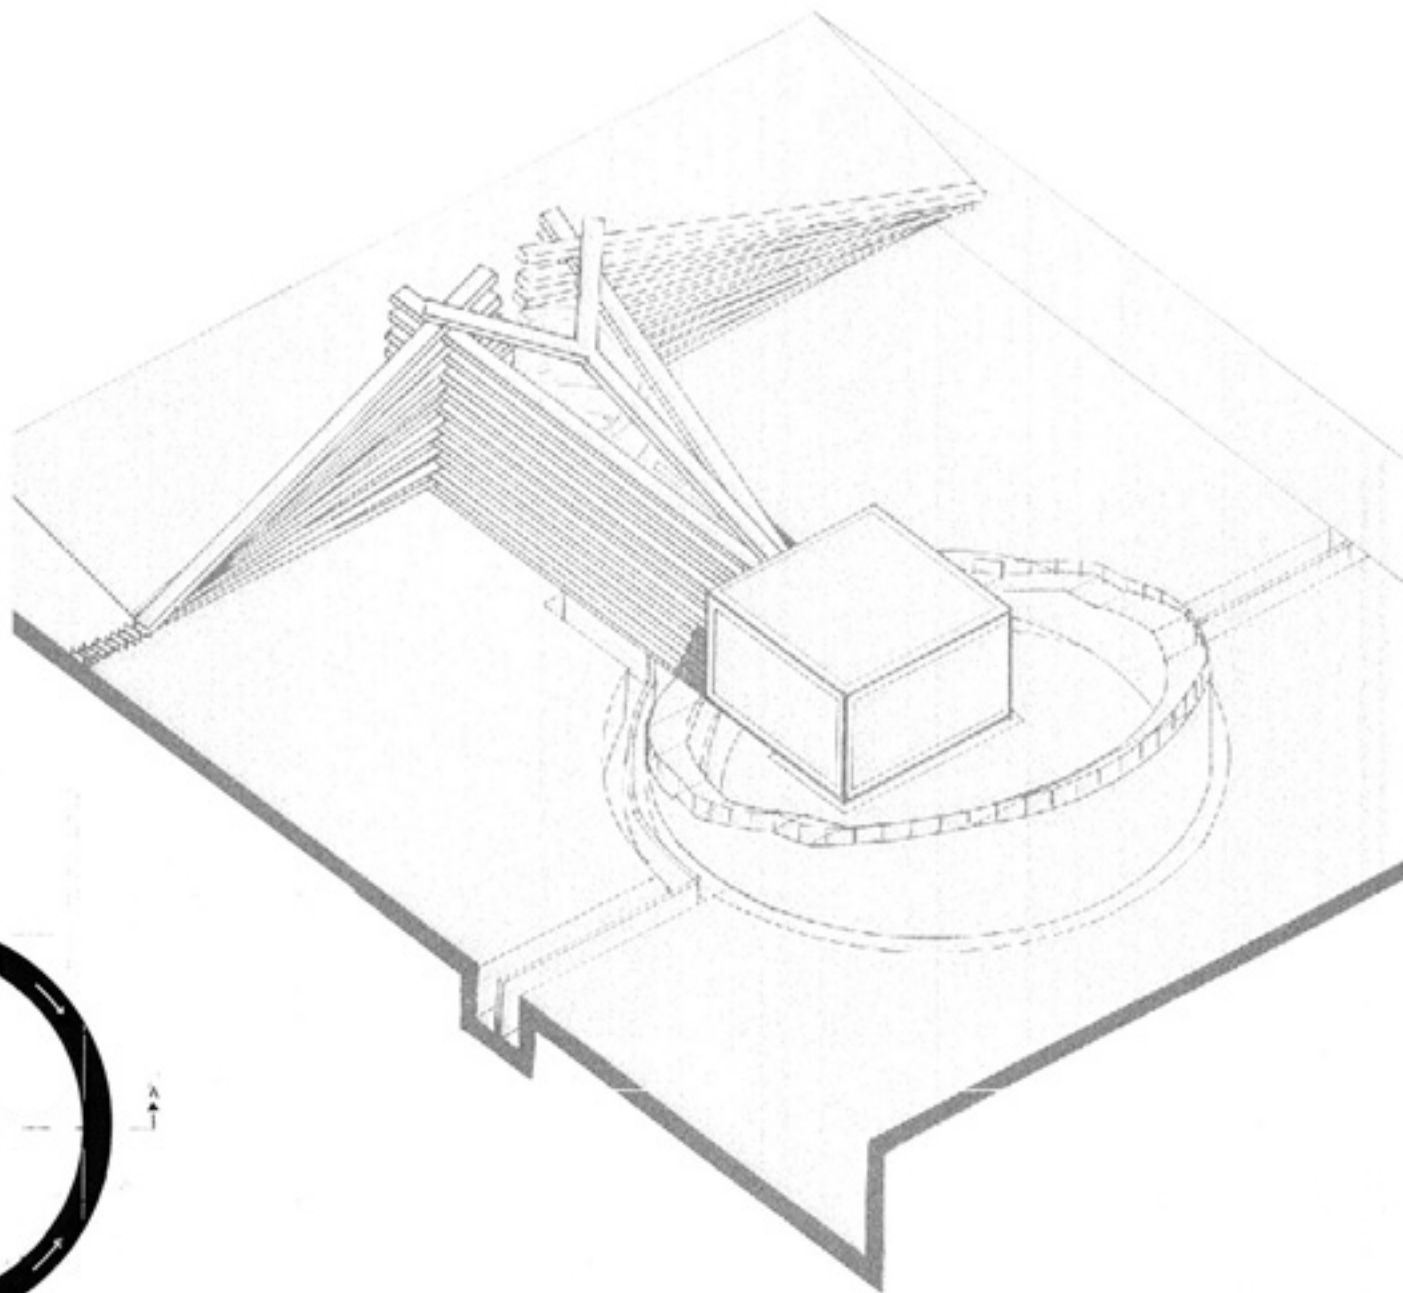

SITE PLAN

FLOOR PLAN

AXONOMETRIC

APE OBSERVATORY : SITE PLAN, FLOOR PLAN AND AXONOMETRIC

MEASURING A LIFETIME : LIGHT AND SPACE : SUBLIMITY : 2003 : BRYAN DAVID JONES, AARON AVITON : PROF. LORAIN MONTGOMERY : INK ON VELLUM