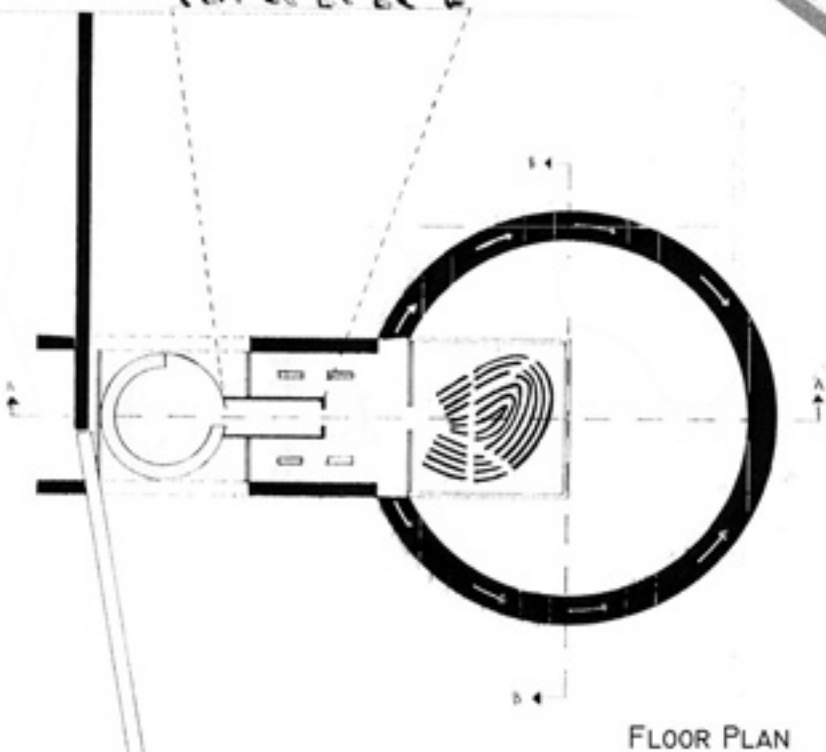

SITE PLAN

FLOOR PLAN

AXONOMETRIC

APE OBSERVATORY : SITE PLAN, FLOOR PLAN AND AXONOMETRIC

MEASURING A LIFETIME : LIGHT AND SPACE : SUBLIMITY : 2003 : BRYAN DAVID JONES, AARON AVITON : PROF. LORAIN MONTGOMERY : INK ON VELLUM