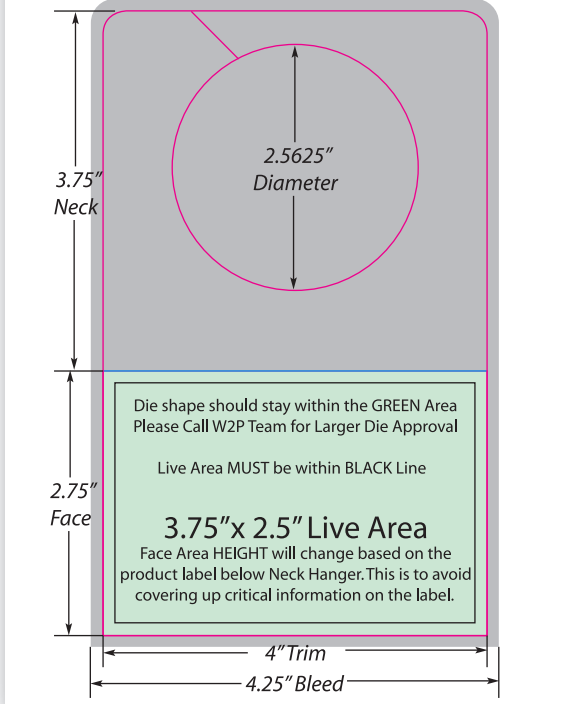

W2P Die Lines Sample Page

Neck Hanger Large Opening

Shelf Wobbler

Shelf Strip Over Channel Die Cut ONLY