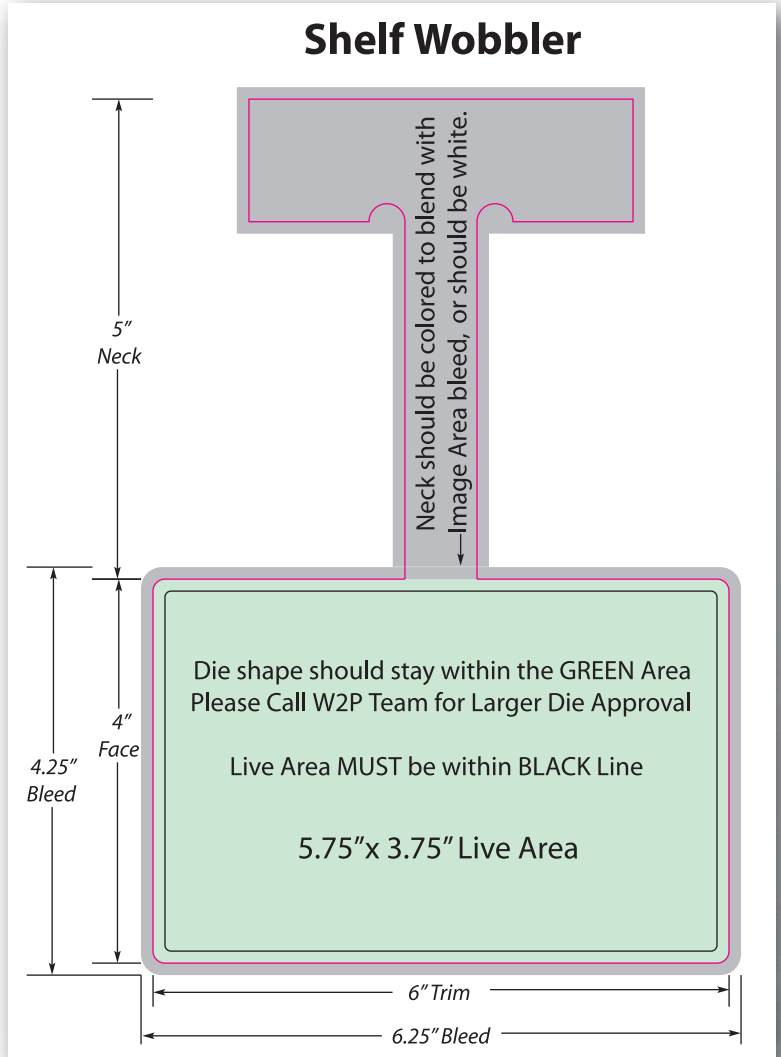

W2P Die Lines Sample Page

Neck Hanger Large Opening

Shelf Wobbler

Shelf Strip Over Channel Die Cut ONLY