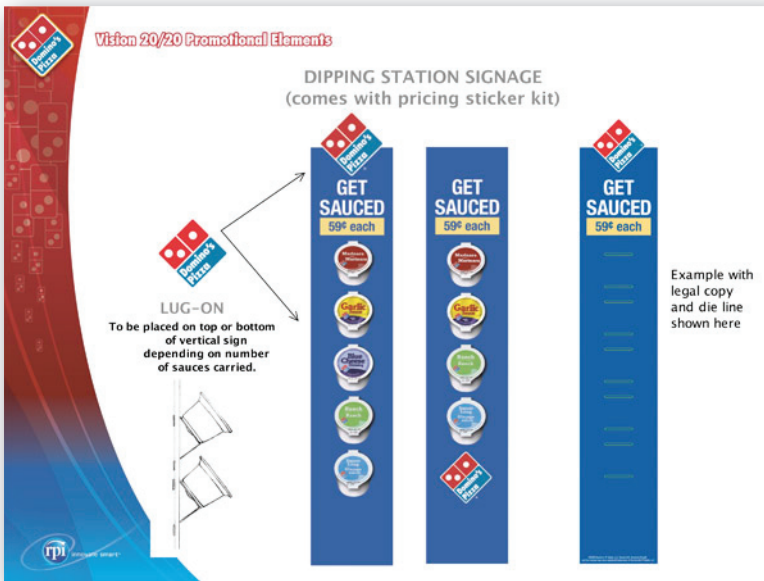

Element from Concept through Production

Initial Concept

Concept Presentation

Element Revision

Element Development: The initial concept changed from “live” product samples to simulated packages over longevity and spoilage concerns. Representations of the packages became customizable for each store.