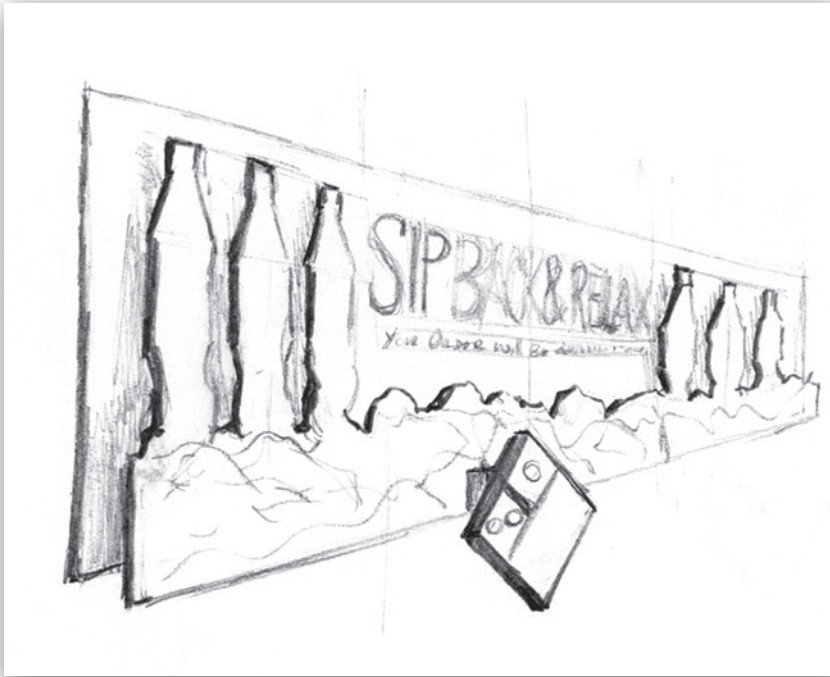

Conceptual Illustrations

Beverage Sign: By utilizing multiple layers, this concept had an increased visual dynamic and the flexibility needed to allow customization of the beverage choices within the sign.

Dipping Station: The initial concept was to use live packaging in the display. This may comfort the consumer by showing the actual size of the sauce cup they are purchasing.

Wall Mounted 3D Signs: This display could be mounted vertically or horizontally and provided the consumer with the ability to tactilely interact in the purchase experience by creating a meal.