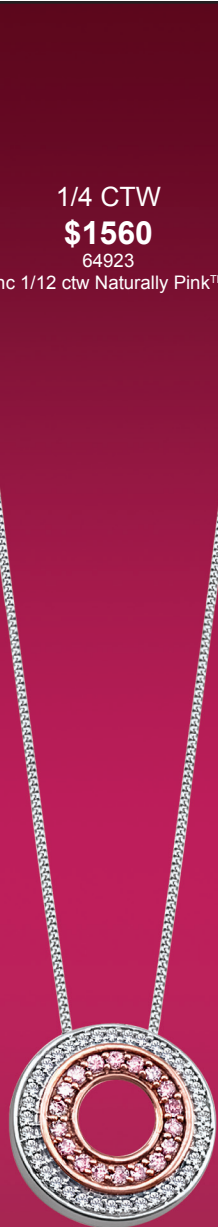

1/2 CTW
\$2385
261911 (inc 1/6 ctw Naturally Pink™)

1/2 CTW
\$2925
261805
(inc 1/3 ctw Naturally Pink™)

1/2 CTW
\$2655
377132
(inc 1/4 ctw Naturally Pink™)

1/2 CTW
\$2430
277964-A (inc 1/5 ctw Naturally Pink™)

1/2 CTW
\$3165
263262
(inc 1/3 ctw Naturally Pink™)

1/2 CTW
\$3270
275156
(inc 1/3 ctw Naturally Pink™)

1/2 CTW
\$2655
277946-A
(inc 1/4 ctw Naturally Pink™)

1/2 CTW
\$2865
277959 (inc 1/4 ctw Naturally Pink™)

1 CTW
\$5280
277957-A
(inc 3/8 ctw Naturally Pink™)

1/4 CTW
\$1485
263186
(inc 1/6 Naturally Pink™)

1/10 CTW
\$690
64893 (inc Naturally Pink™)

1/10 CTW
\$720
377027
(inc Naturally Pink™)

1/7 CTW
\$750
261910 (inc Naturally Pink™)

1/4 CTW
\$1560
64923
(inc 1/12 ctw Naturally Pink™)

3/4 CTW
\$4245
263142
(inc 3/8 ctw Naturally Pink™)

3/4 CTW
\$4575
277955-A (inc 3/8 ctw Naturally Pink™)

1 CTW
\$2250
261912
(inc 1/2 ctw Naturally Pink™)