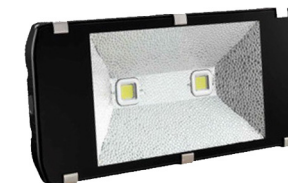

150W

Model: **LF-150CW** (COOL WHITE, 5000K)
LF-150WW (WARM WHITE, 3500K)
Wattage: 150W, PF ≥ 0.9
Luminous Flux: 10000 - 11000lm
Dimension: 23.78in(L) × 11.26in(H) × 8.90in(W)
LED: Bridgelux chip COB