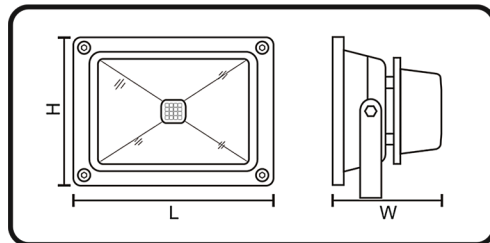

## LED FLOOD LIGHT

100~  
277V

Line Drawing: