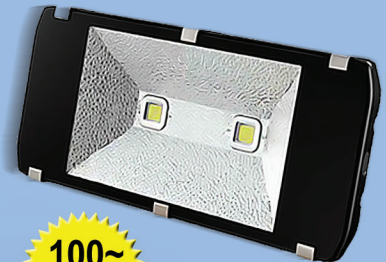

LED FLOOD LIGHT