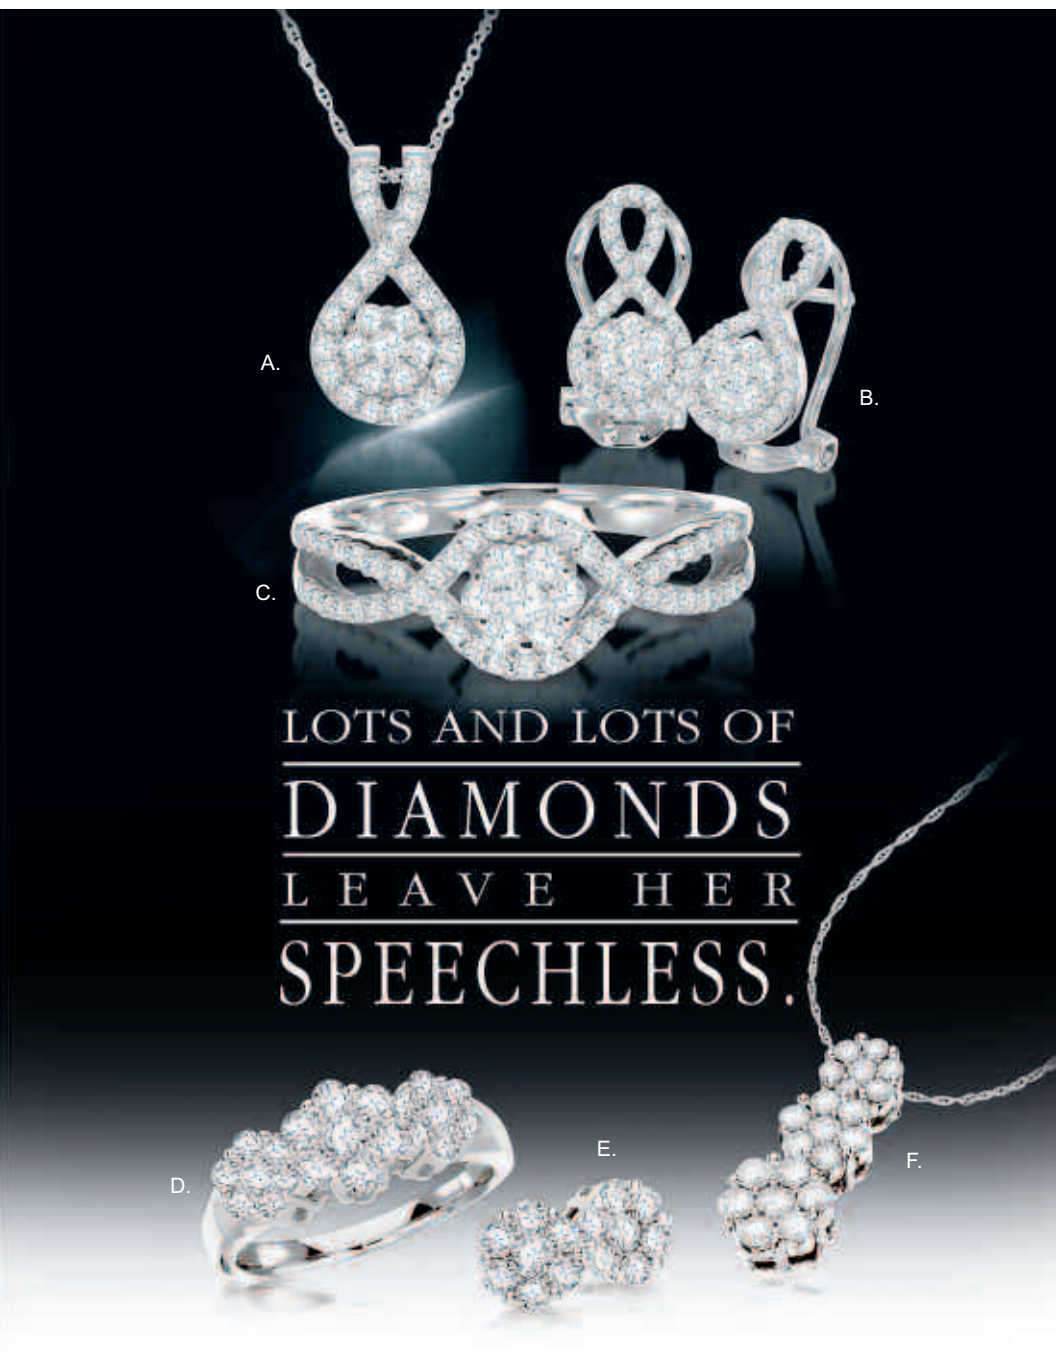

# SOULMATE<sup>®</sup>

Become one. Again.

SoulMate Wedding Rings are set with a pair of diamonds that have been cut from one original rough diamond. These diamonds with their unbreakable connection are the perfect symbol of enduring love. Celebrate your lives coming together with a pair of SoulMate Wedding Rings!

# DIAMOND TRIBUTE.

A.

B.

C.

D.

E.