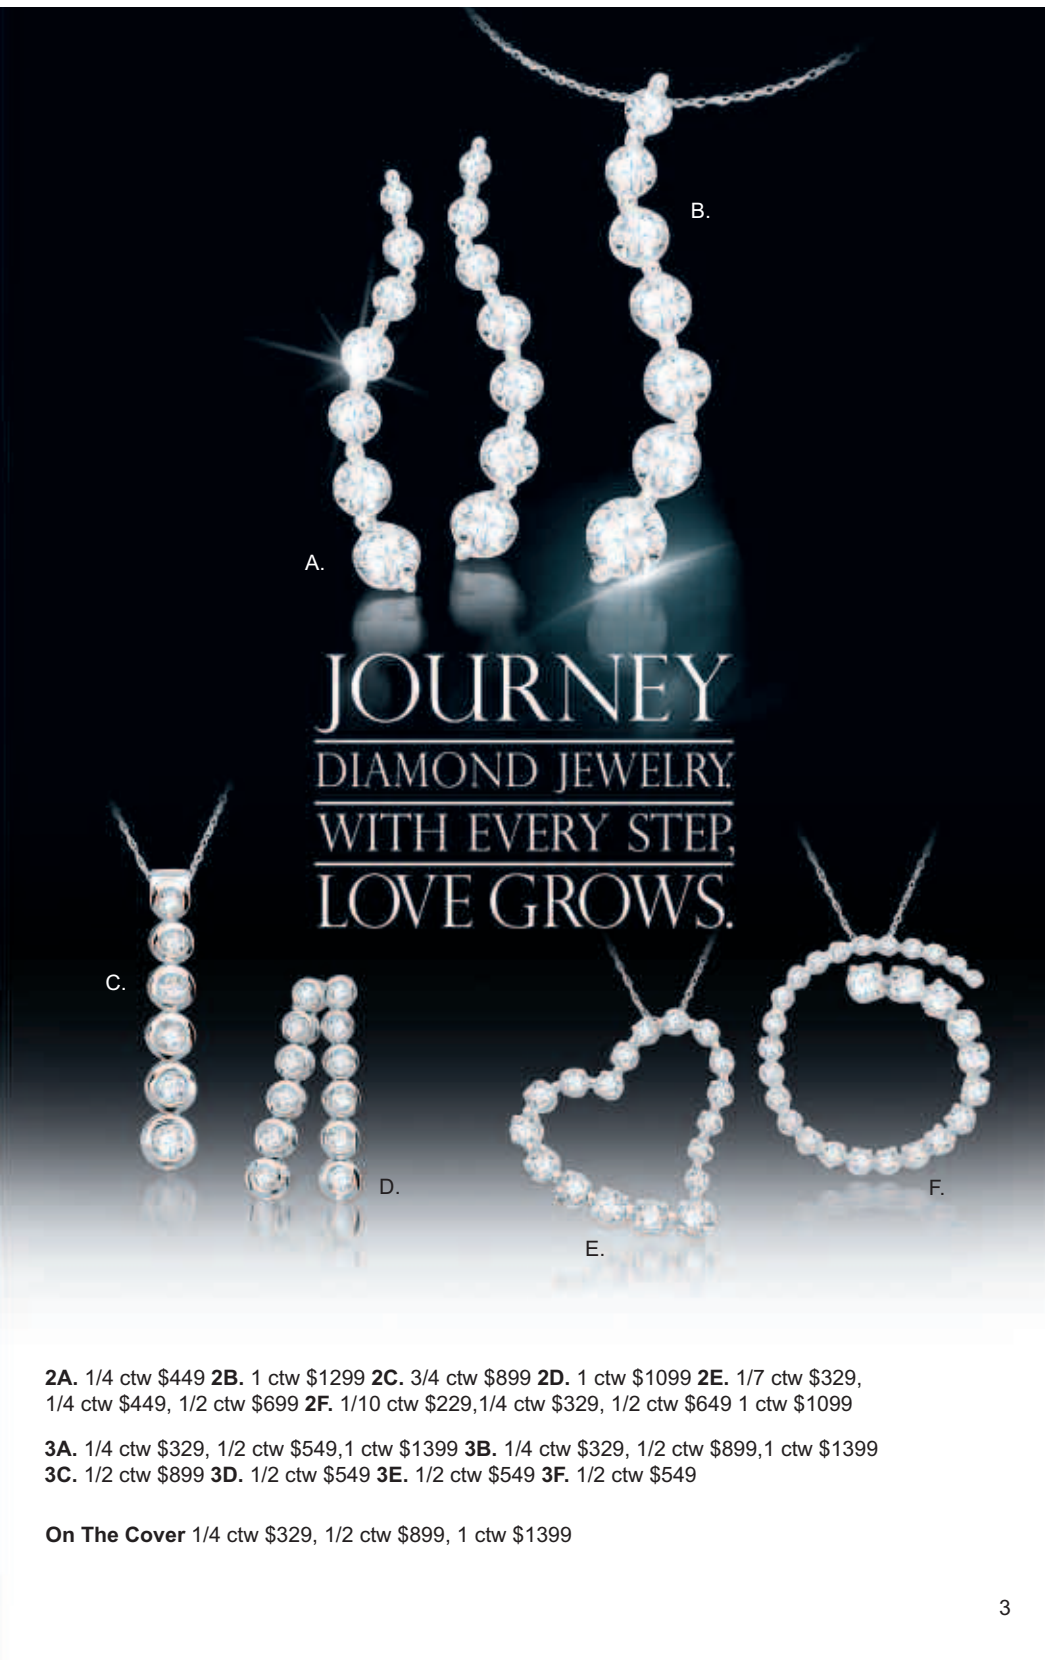

# DIAMOND

TELL HER  
EVERYTHING  
YOU'VE ALWAYS  
WANTED TO SAY.

**2A.** 1/4 ctw \$449 **2B.** 1 ctw \$1299 **2C.** 3/4 ctw \$899 **2D.** 1 ctw \$1099 **2E.** 1/7 ctw \$329, 1/4 ctw \$449, 1/2 ctw \$699 **2F.** 1/10 ctw \$229, 1/4 ctw \$329, 1/2 ctw \$649 1 ctw \$1099

*The Legacy Collection*  
BY LUXURY

**4A.** 1 1/10 ctw \$3999 **4B.** 3/4 ctw \$2799 **4C.** 3/4 ctw \$2399 **4D.** 1 3/4 ctw \$3899 **4E.** 5/8 ctw \$2099  
**4F.** 1 ctw \$2899

Since each Legacy Collection mounting is custom made, total carat weights will vary. Total carat weight listing are approximate. *Centers sold separately.*

DIAMOND  
VINTAGE ROMANCE.

**5A.** 1 1/2 ctw (5/8 ctr.) \$4399, 1 ctw \$1899 **5B.** 1 ctw (3/8 ctr.) \$2199 **5C.** 1 1/4 ctw (2/3 ctr.) \$3999  
**5D.** 2 ctw(3/4 ctr.) \$6099, 1 1/2 ctw \$4399, 1 ctw \$1999, **5E.** 1 1/5 ctw (5/8 ctr.) \$4199,  
**5F.** 1/2 ctw (1/4 ctr.) \$1199

A.

B.

C.

**16A.** 1 ctw \$1699 **16B.** 1ctw \$1999 **16C.** 1 ctw \$1699

Every effort has been made to produce this catalog without error. Should any error occur, we reserve the right to correct it by displaying corrections at all store locations. All items are subject to availability. Many items are shown larger than actual size to show detail. All Diamond Weights featured in our catalog are approximate. Fractional weights correspond to actual weights as follows: 1/10: .09 to .11, 1/8: .12 to .13, 1/7: .14 to .17, 1/5: .18 to .22, 1/4: .23 to .28, 1/3: .29 to .36, 3/8: .37 to .44, 1/2: .45 to .56, 5/8: .57 to .69, 3/4: .70 to .79, 1: .95 to 1.10, 1 1/4: 1.20 to 1.39, 1 1/2: 1.45 to 1.59, 1 3/4: 1.70 to 1.79, 2: 1.95 to 2.10. Catalog #703.