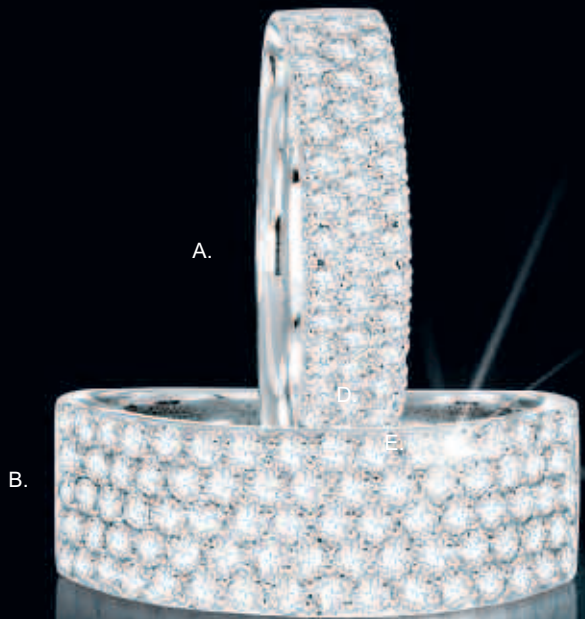

FOR THIS
MOMENT
OF YOUR
LIFETIME.

9A. 1/4 ctw $329 **9B.** 1/4ctw $329 **9C.** 1/4 ctw $449 **9D.** 1/4 ctw $329, 1/2 ctw $649 **9E.** 1/4 ctw $329, 1/2 ctw $649 **9F.** 1/4 ctw $329,1/2 ctw $649

DIAMOND
SPONTANEOUS