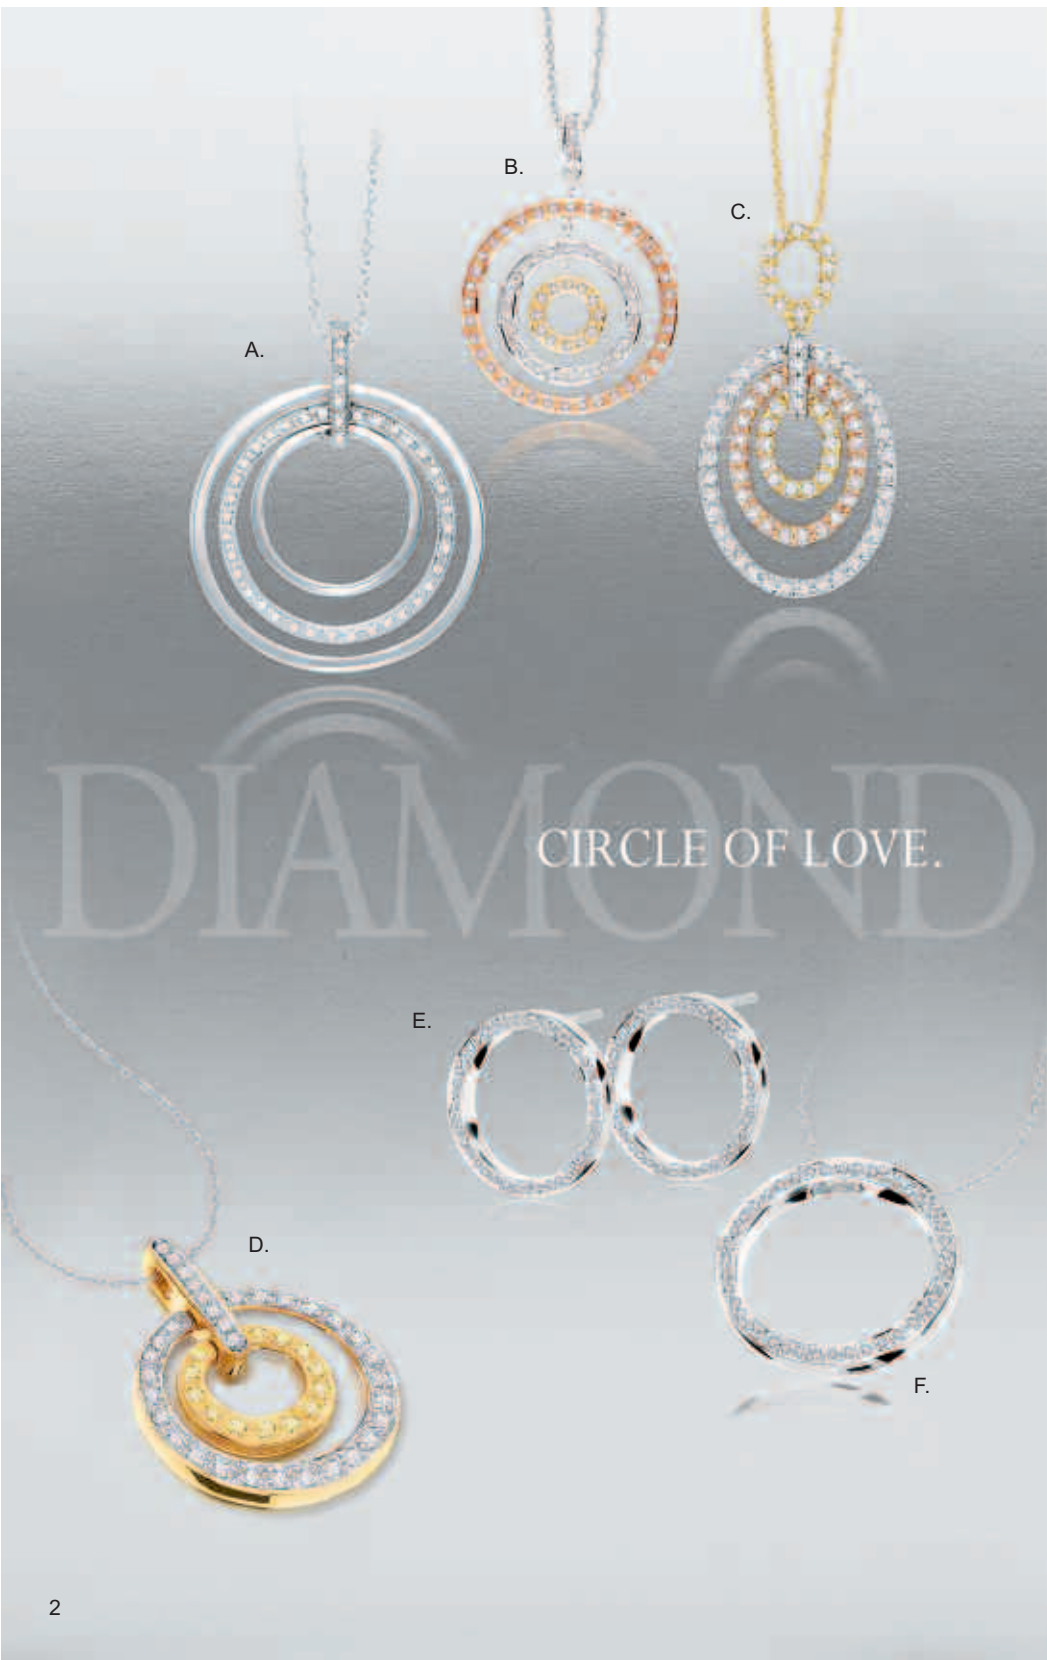

# DIAMOND

TELL HER  
EVERYTHING  
YOU'VE ALWAYS  
WANTED TO SAY.

**2A.** 1/4 ctw \$449 **2B.** 1 ctw \$1299 **2C.** 3/4 ctw \$899 **2D.** 1 ctw \$1099 **2E.** 1/7 ctw \$329, 1/4 ctw \$449, 1/2 ctw \$699 **2F.** 1/10 ctw \$229, 1/4 ctw \$329, 1/2 ctw \$649 1 ctw \$1099

*The Legacy Collection*  
BY LUXURY

**4A.** 1 1/10 ctw \$3999 **4B.** 3/4 ctw \$2799 **4C.** 3/4 ctw \$2399 **4D.** 1 3/4 ctw \$3899 **4E.** 5/8 ctw \$2099  
**4F.** 1 ctw \$2899

Since each Legacy Collection mounting is custom made, total carat weights will vary. Total carat weight listing are approximate. *Centers sold separately.*

DIAMOND  
VINTAGE ROMANCE.

**5A.** 1 1/2 ctw (5/8 ctr.) \$4399, 1 ctw \$1899 **5B.** 1 ctw (3/8 ctr.) \$2199 **5C.** 1 1/4 ctw (2/3 ctr.) \$3999  
**5D.** 2 ctw(3/4 ctr.) \$6099, 1 1/2 ctw \$4399, 1 ctw \$1999, **5E.** 1 1/5 ctw (5/8 ctr.) \$4199,  
**5F.** 1/2 ctw (1/4 ctr.) \$1199