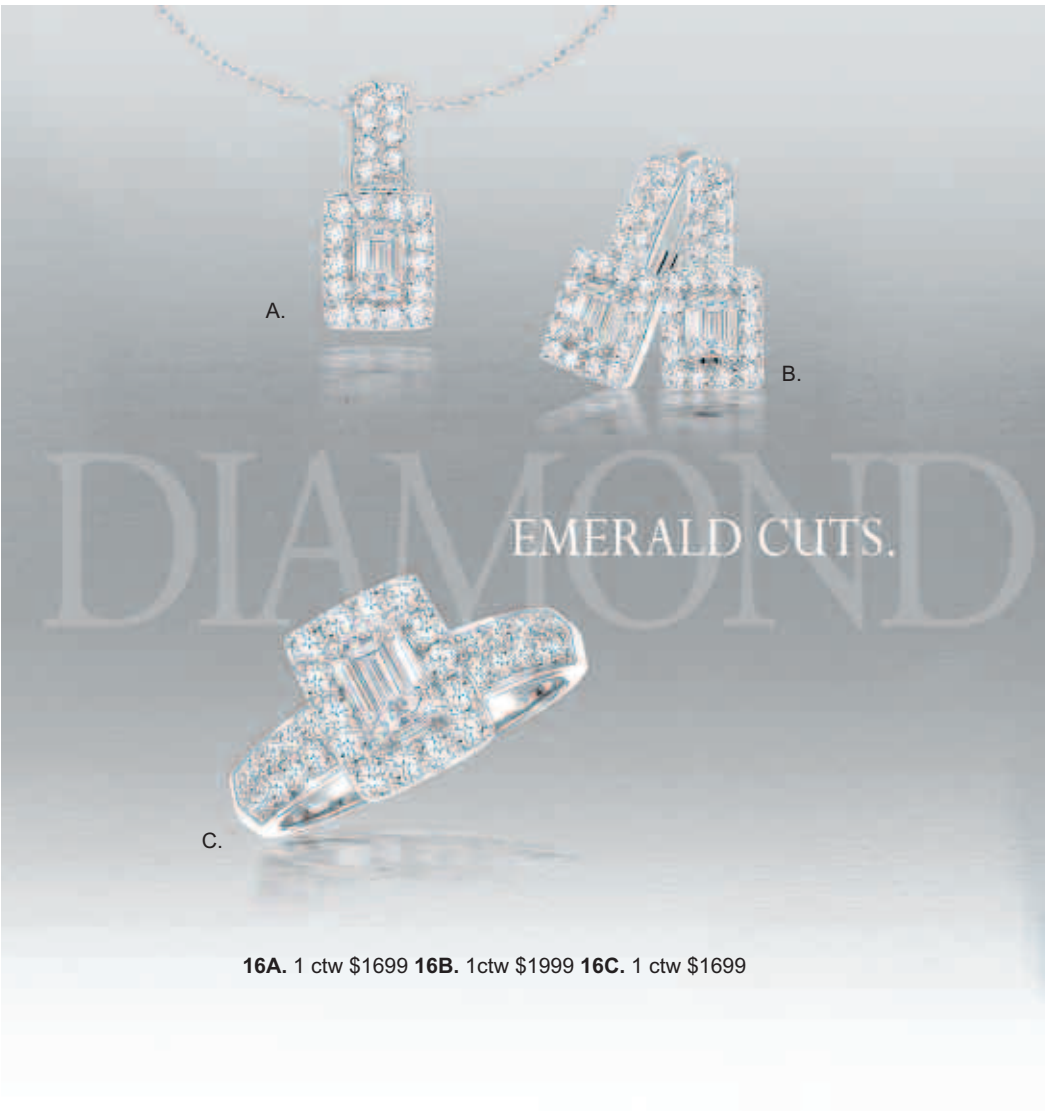

# LOTS AND LOTS OF DIAMONDS LEAVE HER SPEECHLESS.

A.

B.

C.

D.

E.

F.

**14A.** 1/4 ctw \$329, 1/2 ctw \$549, 1 ctw \$1099 **14B.** 1/4 ctw \$449, 1/2 ctw \$799 **14C.** 1/2 ctw \$799, 1 ctw \$1099, 1 1/2 ctw \$1799 **14D.** 1/10 ctw \$199, 1/7 ctw \$219 **14E.** 1/4 ctw \$329, 1/2 ctw \$549, 1 ctw \$1099

A.

B.

C.

**16A.** 1 ctw \$1699 **16B.** 1ctw \$1999 **16C.** 1 ctw \$1699

Every effort has been made to produce this catalog without error. Should any error occur, we reserve the right to correct it by displaying corrections at all store locations. All items are subject to availability. Many items are shown larger than actual size to show detail. All Diamond Weights featured in our catalog are approximate. Fractional weights correspond to actual weights as follows: 1/10: .09 to .11, 1/8: .12 to .13, 1/7: .14 to .17, 1/5: .18 to .22, 1/4: .23 to .28, 1/3: .29 to .36, 3/8: .37 to .44, 1/2: .45 to .56, 5/8: .57 to .69, 3/4: .70 to .79, 1: .95 to 1.10, 1 1/4: 1.20 to 1.39, 1 1/2: 1.45 to 1.59, 1 3/4: 1.70 to 1.79, 2: 1.95 to 2.10. Catalog #703.