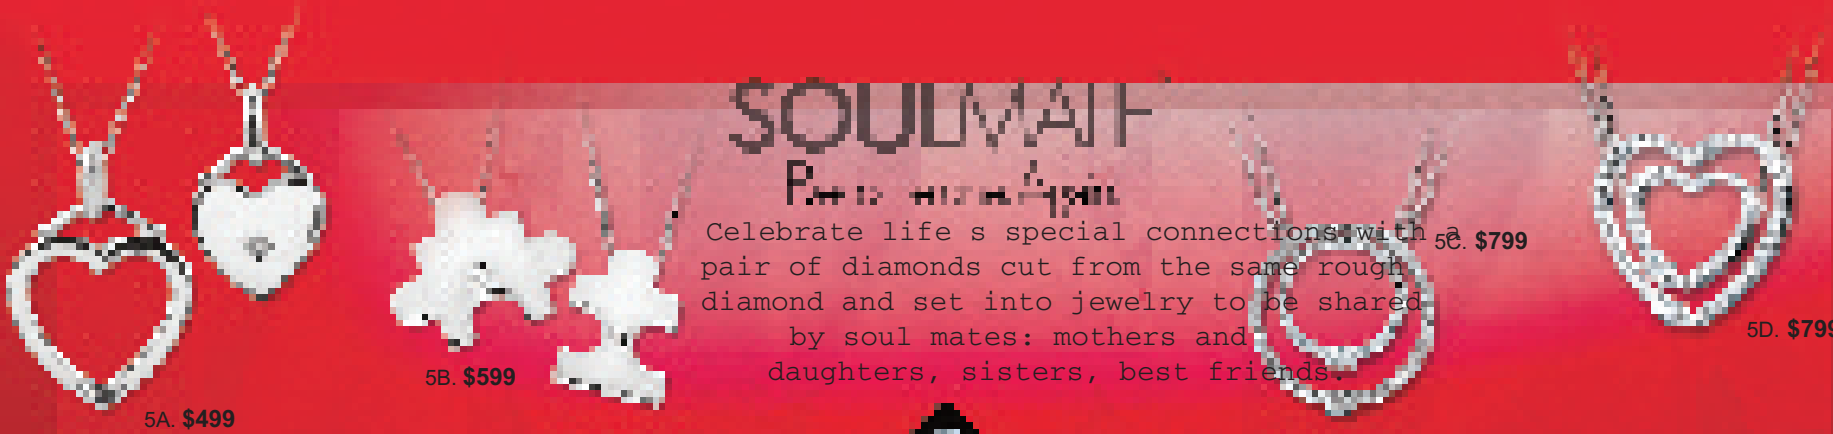

SOULMATE

Pair of Hearts

Celebrate life's special connections with a pair of diamonds cut from the same rough diamond and set into jewelry to be shared by soul mates: mothers and daughters, sisters, best friends.

5C. $799

SOULMATE

Celebrate the birth of a baby with SoulMate. E, F, or G for Mom packaged with a Soulmate diamond for Baby.