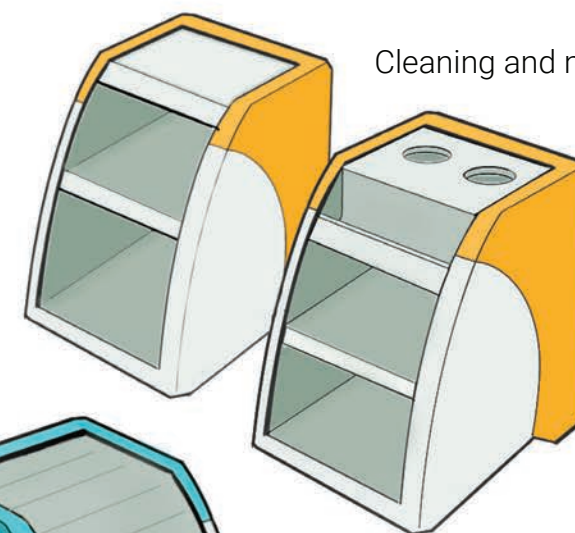

Track allows for a fully customizable cart

Medical waste pod

Cleaning and multi-purpose pod

Bed linen pod

Medical cart platform that changes with Hospitals needs:

- Interchangeable color accents
- Multiple pods
- Roto-molded body