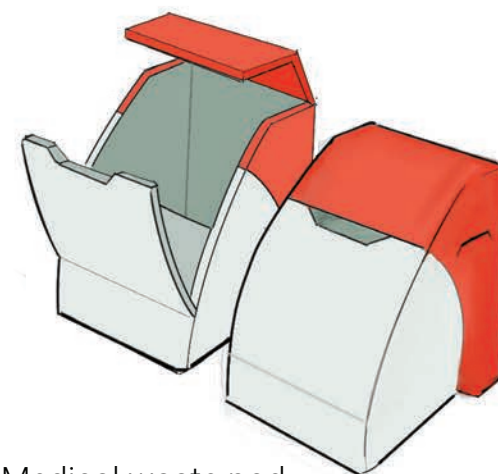

Track allows for a fully customizable cart

Medical waste pod

Cleaning and multi-purpose pod

Bed linen pod

Medical cart platform that changes with Hospitals needs:

- Interchangeable color accents
- Multiple pods
- Roto-molded body