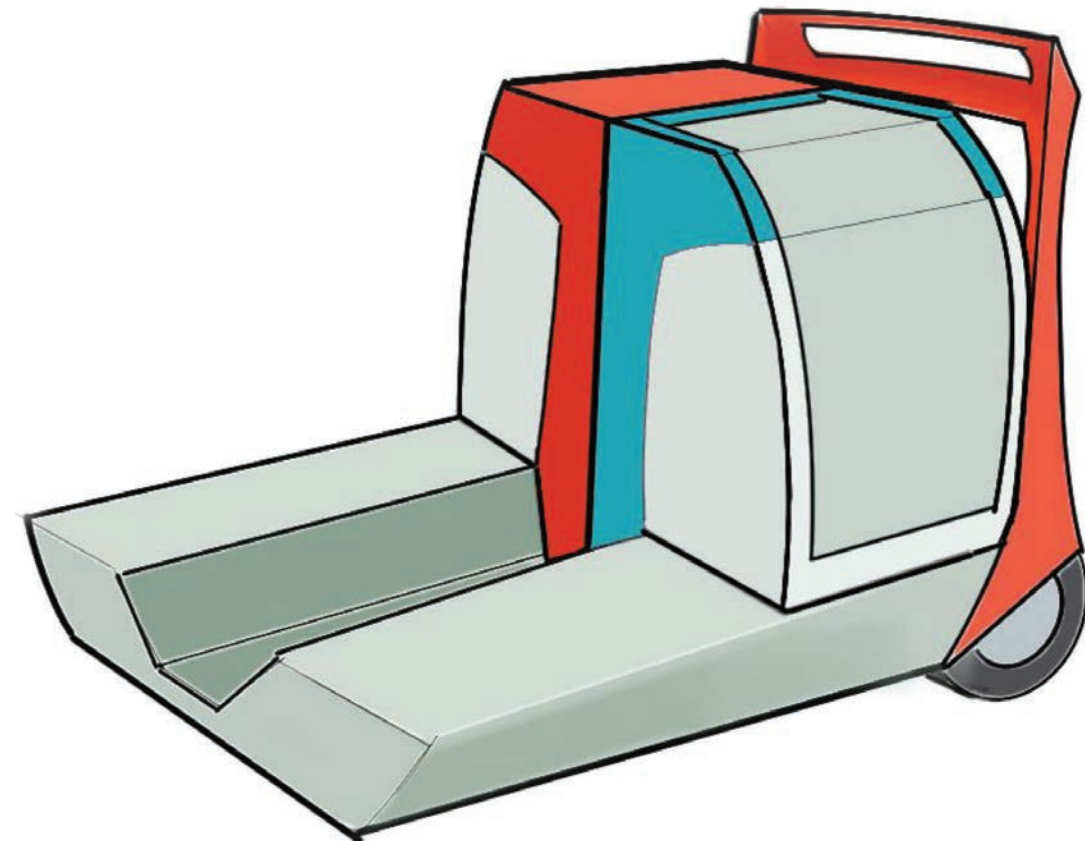

Track allows for a fully customizable cart

Medical waste pod

Cleaning and multi-purpose pod

Bed linen pod

Medical cart platform that changes with Hospitals needs:

- Interchangeable color accents
- Multiple pods
- Roto-molded body