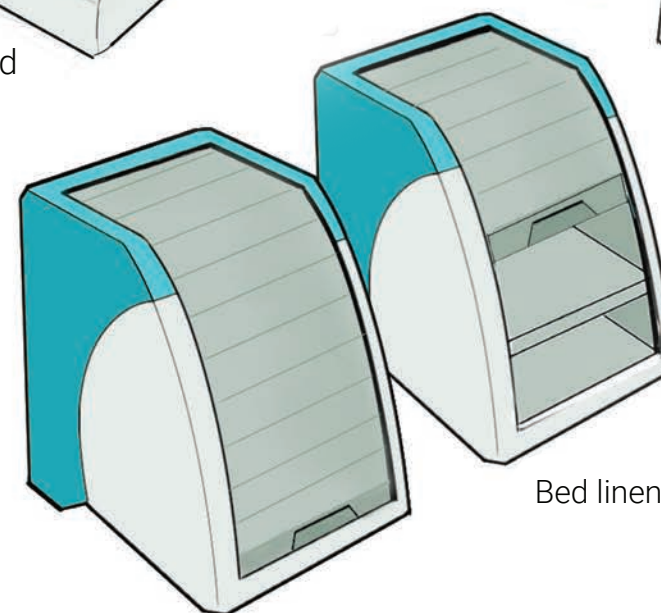

Track allows for a fully customizable cart

Medical waste pod

Cleaning and multi-purpose pod

Bed linen pod

Medical cart platform that changes with Hospitals needs:

- Interchangeable color accents
- Multiple pods
- Roto-molded body