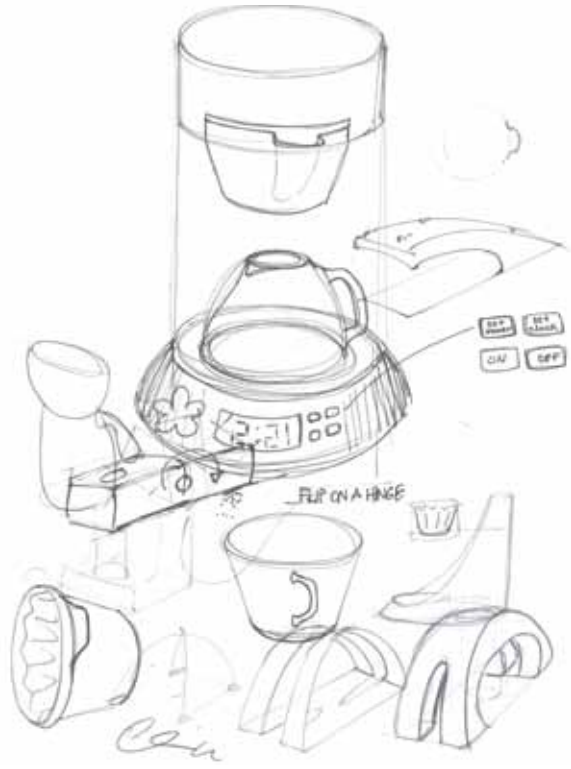

COFFEE FILTERS:

BIO-
DEGRADABLE
GO GREEN
GREEN THUMB
GARDEN
RECYCLE

②
+ CONVERGENCE COFFEE
TEA
HOT WATER
(HOT CHOCOLATE...)
etc..

USER INTERFACE
○ w
○
○