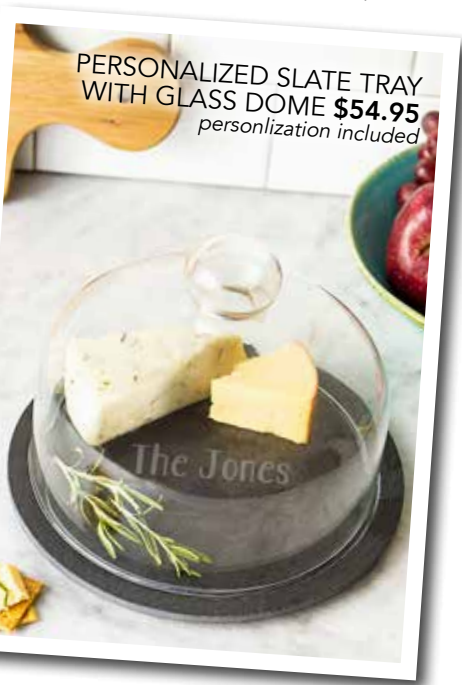

Swoozie's
Jolliest GIFTS

15

Express local love with our exclusive collection!

16oz FROST FLEX CUPS \$1.95 ea. 16oz STADIUM CUPS (set of 10) \$12.95 BEVERAGE NAPKINS (set of 20) \$6.95 GUEST TOWELS (set of 15) \$7.95 STEMLESS WINE GLASS \$4.95 HUGGER \$5.95 TEA TOWEL \$16.95 ea. CUTTING BOARD \$24.95 TEA TOWEL \$16.95 NAM'S BITS MINI CHOCOLATE CHIP COOKIES (10oz.) \$12.95 16" PILLOW \$39.95

personalized ENTERTAINING 16

INITIAL NAPKIN (set of 4) \$17.95

MARBLE BOARD SETS \$29.95

PERSONALIZED TRIVET \$9.95-\$24.95

PERSONALIZED BAMBOO CUTTING BOARD - SM \$24.95 MD \$29.95 LG \$34.95

PERSONALIZED SLATE CHEESE BOARD \$34.95