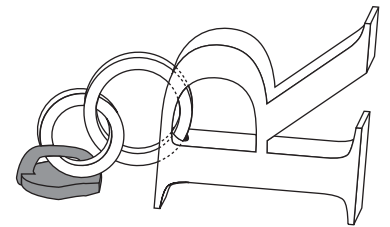

# MINI BAG

large stirrup hardware  
actual size

small stirrup hardware  
actual size  
opposite handle bracket

opposite handle bracket

actual size

6.1"

6"

3/4"

-  outside - .4375"  
inside - .3125"  
width - .125
-  outside - .5625"  
inside - .4375"  
width - .125"