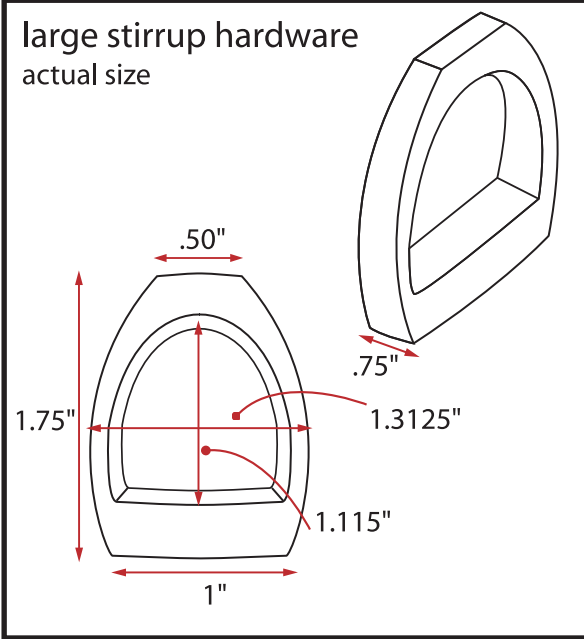

# MINI BAG

large stirrup hardware  
actual size

small stirrup hardware  
actual size  
opposite handle bracket

opposite handle bracket

actual size

6.1"

6"

3/4"

-  outside - .4375"  
inside - .3125"  
width - .125
-  outside - .5625"  
inside - .4375"  
width - .125"