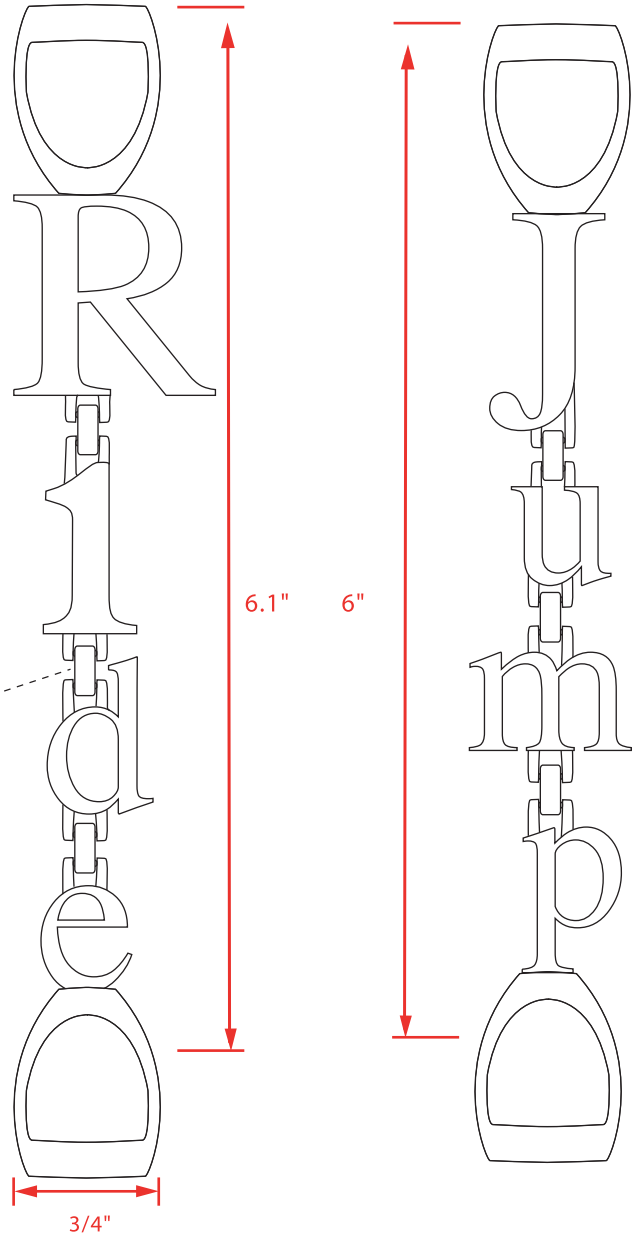

# MINI BAG

large stirrup hardware  
actual size

small stirrup hardware  
actual size  
opposite handle bracket

opposite handle bracket

actual size

6.1"

6"

3/4"

-  outside - .4375"  
inside - .3125"  
width - .125
-  outside - .5625"  
inside - .4375"  
width - .125"