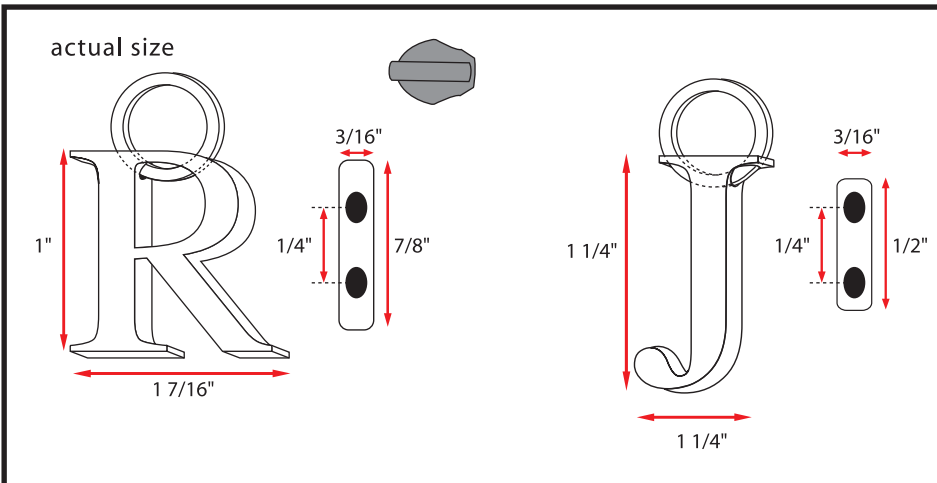

# MINI BAG

large stirrup hardware  
actual size

small stirrup hardware  
actual size  
opposite handle bracket

opposite handle bracket

actual size

6.1"

6"

3/4"

-  outside - .4375"  
inside - .3125"  
width - .125
-  outside - .5625"  
inside - .4375"  
width - .125"