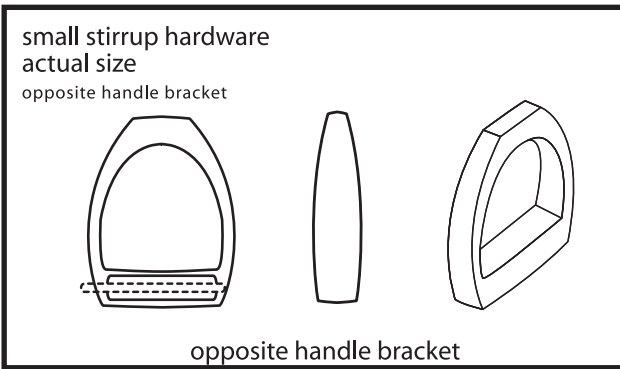

# MINI BAG

large stirrup hardware  
actual size

small stirrup hardware  
actual size  
opposite handle bracket

opposite handle bracket

actual size

6.1"

6"

3/4"

-  outside - .4375"  
inside - .3125"  
width - .125
-  outside - .5625"  
inside - .4375"  
width - .125"