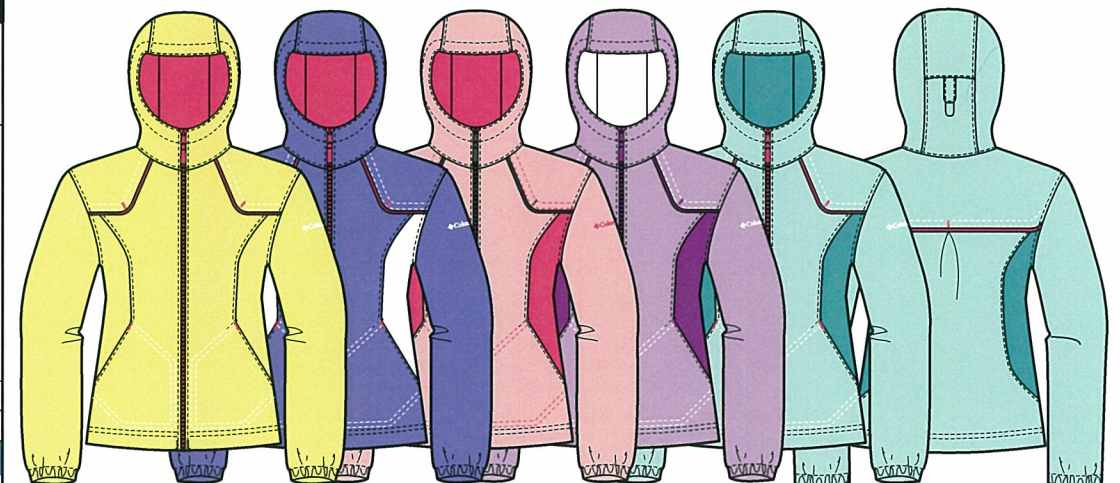

538 Mulberry, Ripple, White *417 Black Night, Primrose, Raspberry Sorbet *914 Lake Blue, Gulf Stream, Raspberry Sorbet Back View

GLOBAL

Toddler Kite Flier Jacket
KA/KN / S1YO38723

FABRIC
013667 100% nylon Wind Halt
023832 100% polyester super light microfleece

FEATURES

- Water/wind resistant
- Attached, adjustable storm hood
- Fleece lined
- Sleeve zip-closed pocket
- Estimated units 15,000

FIT Active

CBL 15"

DEALER / MAP / MSRP
\$13.50 / \$24.95 / \$36.00

737 Dandelion, Raspberry Sorbet, White *411 Bright Bluet, White, Raspberry Sorbet 695 Primrose, Raspberry Sorbet, Black Night *594 Ripple, Mulberry, White 499 Gulf Stream, Lake Blue, Raspberry Sorbet Back View