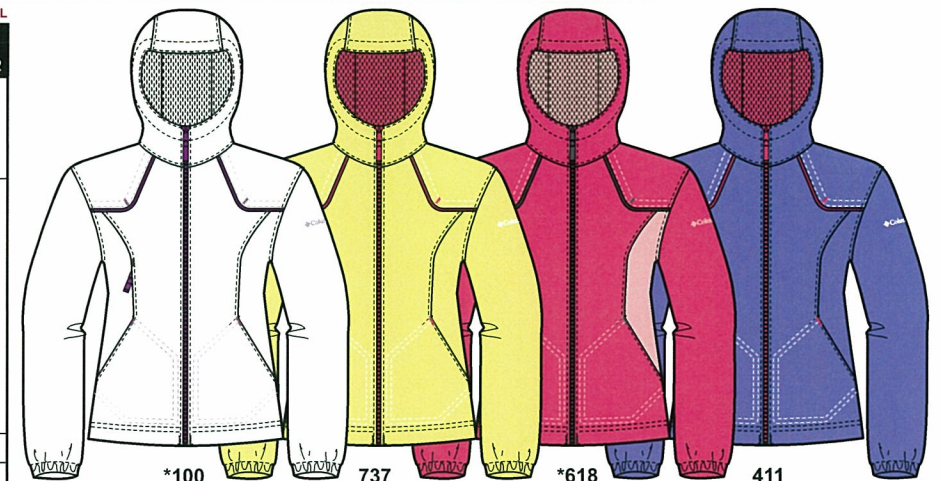

C/O GLOBAL

Fast Trek™ Fleece
WG6631 / F9YO33546

FABRIC
023832 100% polyester Super Light microfleece

FEATURES

- 4-way comfort stretch
- Zip-closed pockets
- Estimated units 1,200

FIT Active

CBL 22"

DEALER / MAP / MSRP
\$15.50 / \$29.95 / \$45.00

618 Raspberry Sorbet 914 Lake Blue 538 Mulberry Back View

GLOBAL

Kite Flier Update Jacket
KG/KF / S1YO38722

FABRIC
013667 100% nylon Wind Halt
024042 57% recycled polyester/43% polyester mesh

FEATURES

- Water/wind resistant
- Attached, adjustable storm hood
- Mesh lined
- Sleeve zip-closed pocket
- Estimated units 60,000

FIT Active

CBL 21.5"

DEALER / MAP / MSRP
\$13.50 / \$24.95 / \$36.00

*100 White, Mulberry, Ripple 737 Dandelion, Raspberry Sorbet, White *618 Raspberry Sorbet, Primrose, Black Night 411 Bright Bluet, Raspberry Sorbet, White