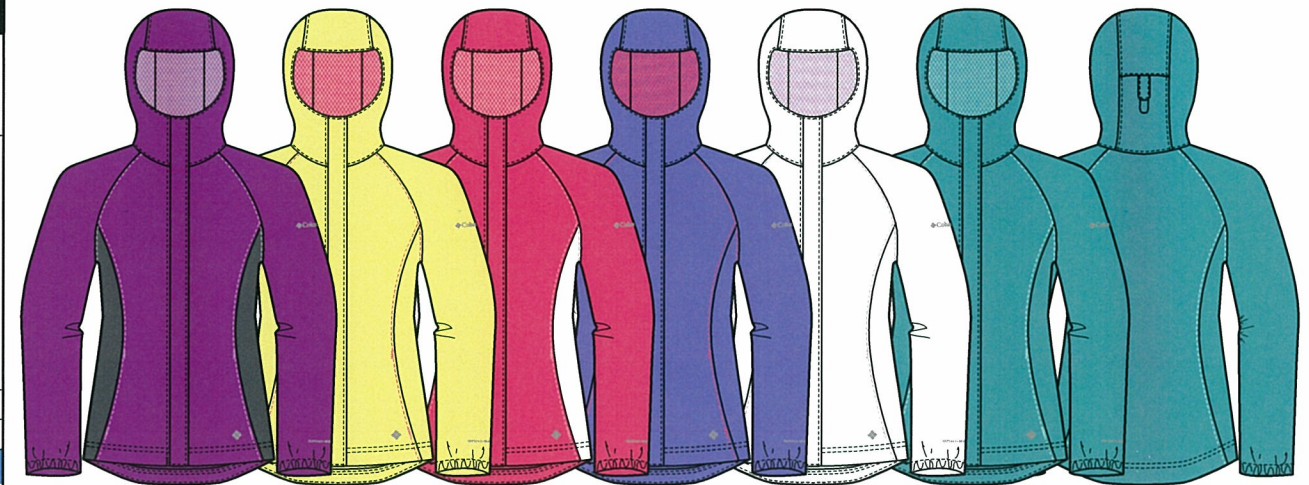

GLOBAL

Titanium Jacket	
SG/SF / S1YO38715	
FABRIC	
026655 100% polyester Columbia Base Camo 006508 100% polyester Ultra-Wick Mesh II	
FEATURES	
<ul style="list-style-type: none"> • Omni-Tech™ waterproof/breathable fully seam sealed • Attached, adjustable storm hood • Mesh lined • Zip-closed pockets • Estimated units 1,500 	
FIT	Active
HSP	22"
DEALER / MAP / MSRP	
\$29.00 / \$55.00 / \$55.00	

***618**
Raspberry Sorbet,
Primrose

***914**
Lake Blue,
Gulf Stream

Back View

GLOBAL

Pearl Lake Jacket	
SG/SF/SA / S1YO38716	
FABRIC	
100007 100% nylon Hydroplus 3000 036066 100% polyester novelty mesh	
FEATURES	
<ul style="list-style-type: none"> • Omni-Shield™ advanced repellency • Waterproof critically seam sealed • Interior packable pocket • Attached, adjustable storm hood • Estimated units 12,000 	
FIT	Active
HSP	22"
DEALER / MAP / MSRP	
\$21.00 / \$39.95 / \$60.00	

Trail Adventure™ Pant	
RY8034 / S0YO33284	
FABRIC	
026655 100% polyester Columbia Base Camo 006508 100% polyester Ultra-Wick Mesh II	
FEATURES	
<ul style="list-style-type: none"> • Omni-Tech™ waterproof/breathable fully seam sealed • Elastic waist • Adjustable leg openings • Estimated units 5,000 	
FIT	Active
INS	25"
DEALER / MAP / MSRP	
\$16.00 / \$30.00 / \$30.00	

010
Black

***417**
Black Night

Back View

GLOBAL

Toddler/Infant Shell Suit	
SA/SN / S1YO38726	
FABRIC	
100506 100% polyester Microtex Lite II 023832 100% polyester super light microfleece	
FEATURES	
<ul style="list-style-type: none"> • Omni-Shield™ advanced repellency • Water/wind resistant • Fleece lined • Full front zipper to lower left leg for easy diaper access • Adjustable leg stirrups for putting on boots • Estimated units 4,000 	
FIT	Active
CBL	14"
DEALER / MAP / MSRP	
\$15.50 / \$29.00 / \$45.00	