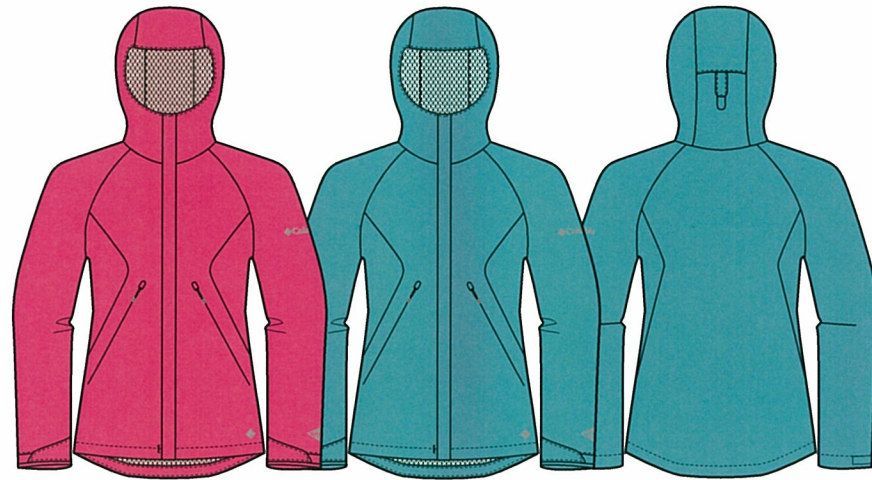

GLOBAL

Titanium Jacket	
SG/SF / S1YO38715	
FABRIC	
026655 100% polyester Columbia Base Camo 006508 100% polyester Ultra-Wick Mesh II	
FEATURES	
<ul style="list-style-type: none"> • Omni-Tech™ waterproof/breathable fully seam sealed • Attached, adjustable storm hood • Mesh lined • Zip-closed pockets • Estimated units 1,500 	
FIT	Active
HSP	22"
DEALER / MAP / MSRP	
\$29.00 / \$55.00 / \$55.00	

***618**
Raspberry Sorbet,
Primrose

***914**
Lake Blue,
Gulf Stream

Back View

GLOBAL

Pearl Lake Jacket	
SG/SF/SA / S1YO38716	
FABRIC	
100007 100% nylon Hydroplus 3000 036066 100% polyester novelty mesh	
FEATURES	
<ul style="list-style-type: none"> • Omni-Shield™ advanced repellency • Waterproof critically seam sealed • Interior packable pocket • Attached, adjustable storm hood • Estimated units 12,000 	
FIT	Active
HSP	22"
DEALER / MAP / MSRP	
\$21.00 / \$39.95 / \$60.00	

Trail Adventure™ Pant	
RY8034 / S0YO33284	
FABRIC	
026655 100% polyester Columbia Base Camo 006508 100% polyester Ultra-Wick Mesh II	
FEATURES	
<ul style="list-style-type: none"> • Omni-Tech™ waterproof/breathable fully seam sealed • Elastic waist • Adjustable leg openings • Estimated units 5,000 	
FIT	Active
INS	25"
DEALER / MAP / MSRP	
\$16.00 / \$30.00 / \$30.00	

010
Black

***417**
Black Night

Back View

GLOBAL

Toddler/Infant Shell Suit	
SA/SN / S1YO38726	
FABRIC	
100506 100% polyester Microtex Lite II 023832 100% polyester super light microfleece	
FEATURES	
<ul style="list-style-type: none"> • Omni-Shield™ advanced repellency • Water/wind resistant • Fleece lined • Full front zipper to lower left leg for easy diaper access • Adjustable leg stirrups for putting on boots • Estimated units 4,000 	
FIT	Active
CBL	14"
DEALER / MAP / MSRP	
\$15.50 / \$29.00 / \$45.00	