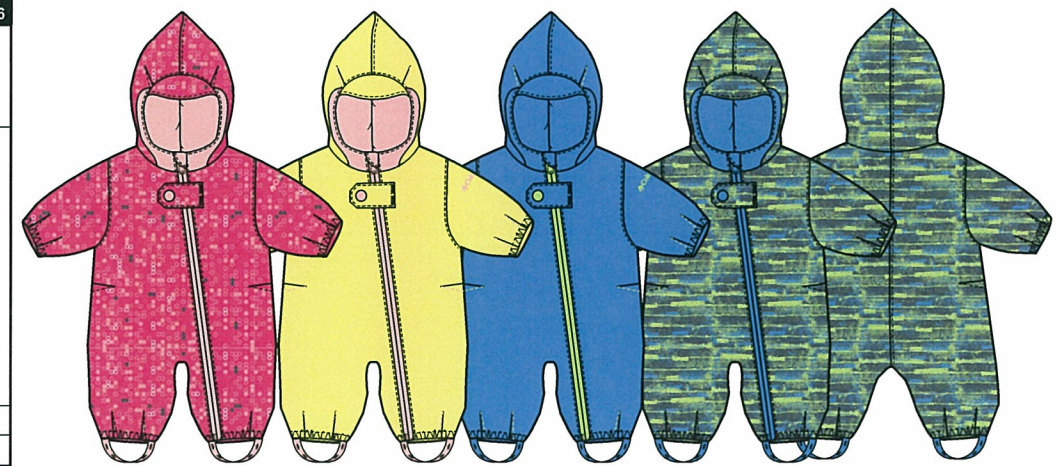

GLOBAL

Titanium Jacket	
SG/SF / S1YO38715	
FABRIC	
026655 100% polyester Columbia Base Camo 006508 100% polyester Ultra-Wick Mesh II	
FEATURES	
<ul style="list-style-type: none"> • Omni-Tech™ waterproof/breathable fully seam sealed • Attached, adjustable storm hood • Mesh lined • Zip-closed pockets • Estimated units 1,500 	
FIT	Active
HSP	22"
DEALER / MAP / MSRP	
\$29.00 / \$55.00 / \$55.00	

***618**
Raspberry Sorbet,
Primrose

***914**
Lake Blue,
Gulf Stream

Back View

GLOBAL

Pearl Lake Jacket	
SG/SF/SA / S1YO38716	
FABRIC	
100007 100% nylon Hydroplus 3000 036066 100% polyester novelty mesh	
FEATURES	
<ul style="list-style-type: none"> • Omni-Shield™ advanced repellency • Waterproof critically seam sealed • Interior packable pocket • Attached, adjustable storm hood • Estimated units 12,000 	
FIT	Active
HSP	22"
DEALER / MAP / MSRP	
\$21.00 / \$39.95 / \$60.00	

Trail Adventure™ Pant	
RY8034 / S0YO33284	
FABRIC	
026655 100% polyester Columbia Base Camo 006508 100% polyester Ultra-Wick Mesh II	
FEATURES	
<ul style="list-style-type: none"> • Omni-Tech™ waterproof/breathable fully seam sealed • Elastic waist • Adjustable leg openings • Estimated units 5,000 	
FIT	Active
INS	25"
DEALER / MAP / MSRP	
\$16.00 / \$30.00 / \$30.00	

010
Black

***417**
Black Night

Back View

GLOBAL

Toddler/Infant Shell Suit	
SA/SN / S1YO38726	
FABRIC	
100506 100% polyester Microtex Lite II 023832 100% polyester super light microfleece	
FEATURES	
<ul style="list-style-type: none"> • Omni-Shield™ advanced repellency • Water/wind resistant • Fleece lined • Full front zipper to lower left leg for easy diaper access • Adjustable leg stirrups for putting on boots • Estimated units 4,000 	
FIT	Active
CBL	14"
DEALER / MAP / MSRP	
\$15.50 / \$29.00 / \$45.00	