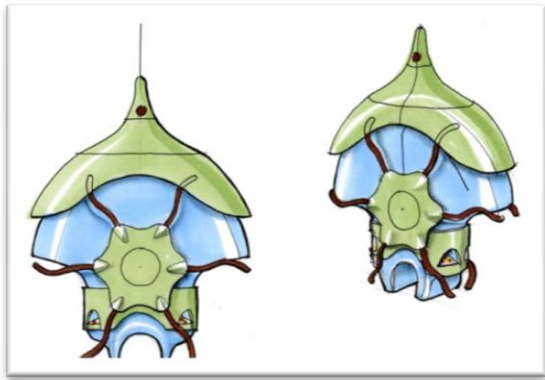

# pet products

**tom hagerty**  
**principal engineer**

**www.merge3d.com**  
**tom@merge3d.com**  
**617-686-5449**