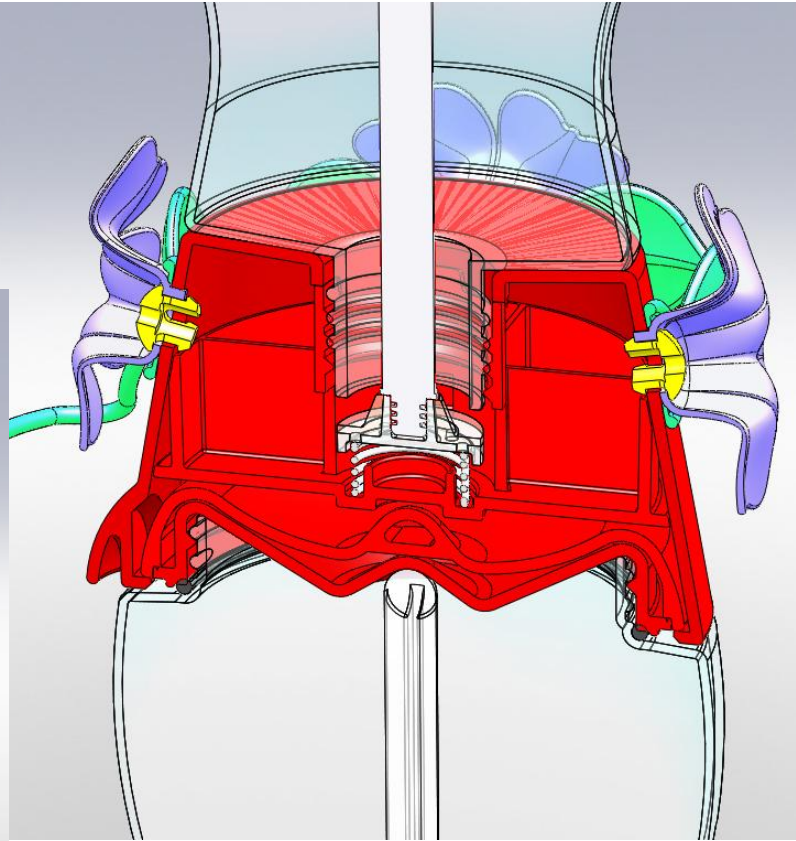

# pet products

**tom hagerty**  
**principal engineer**

**www.merge3d.com**  
**tom@merge3d.com**  
**617-686-5449**