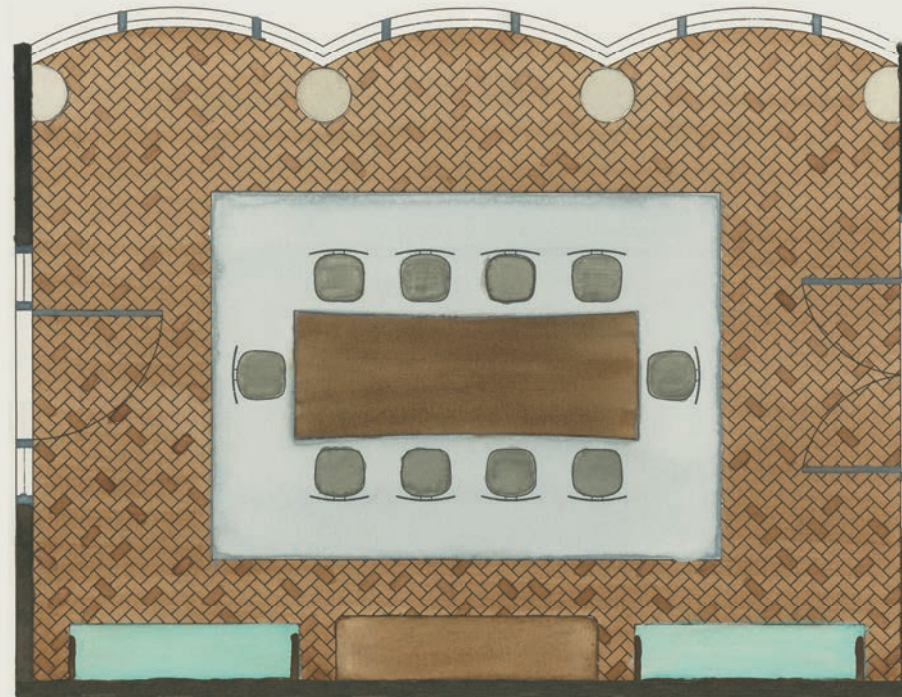

ART NOUVEAU

SPANISH EMBASSY DINING ROOM

Inspiration

This Spanish Embassy dining room was designed to reflect the style of Antonio Gaudi, the master of texture, color, and unconventional, undulating, organic forms.