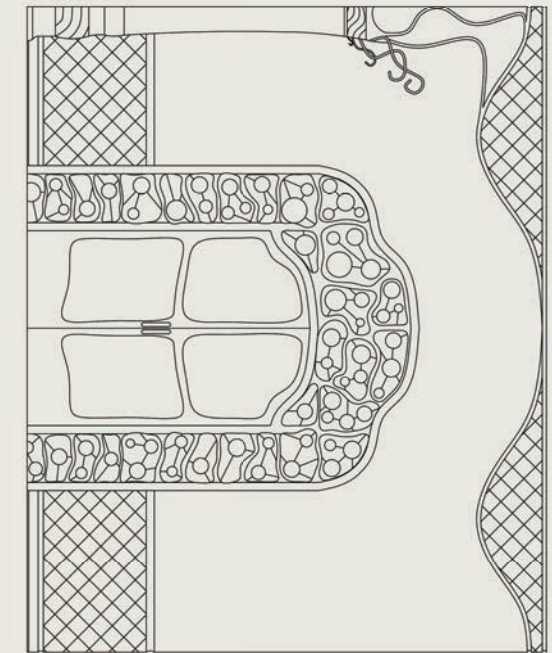

ART NOUVEAU

SPANISH EMBASSY DINING ROOM

Inspiration

This Spanish Embassy dining room was designed to reflect the style of Antonio Gaudi, the master of texture, color, and unconventional, undulating, organic forms.