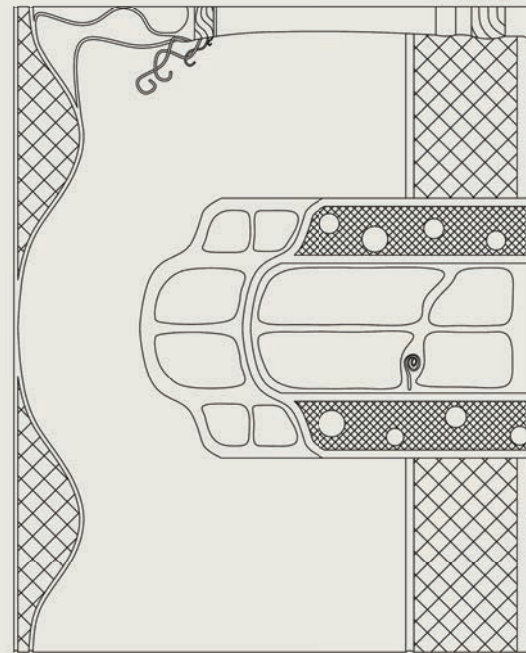

ART NOUVEAU

SPANISH EMBASSY DINING ROOM

Inspiration

This Spanish Embassy dining room was designed to reflect the style of Antonio Gaudi, the master of texture, color, and unconventional, undulating, organic forms.