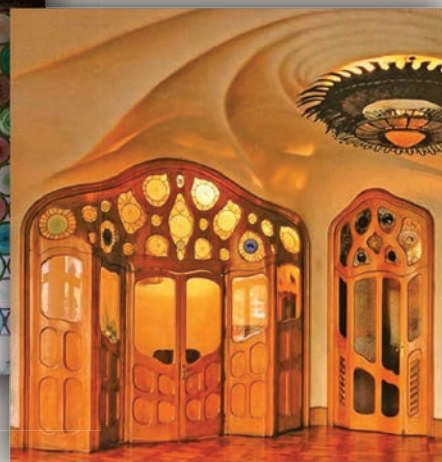

ART NOUVEAU

SPANISH EMBASSY DINING ROOM

Inspiration

This Spanish Embassy dining room was designed to reflect the style of Antonio Gaudi, the master of texture, color, and unconventional, undulating, organic forms.