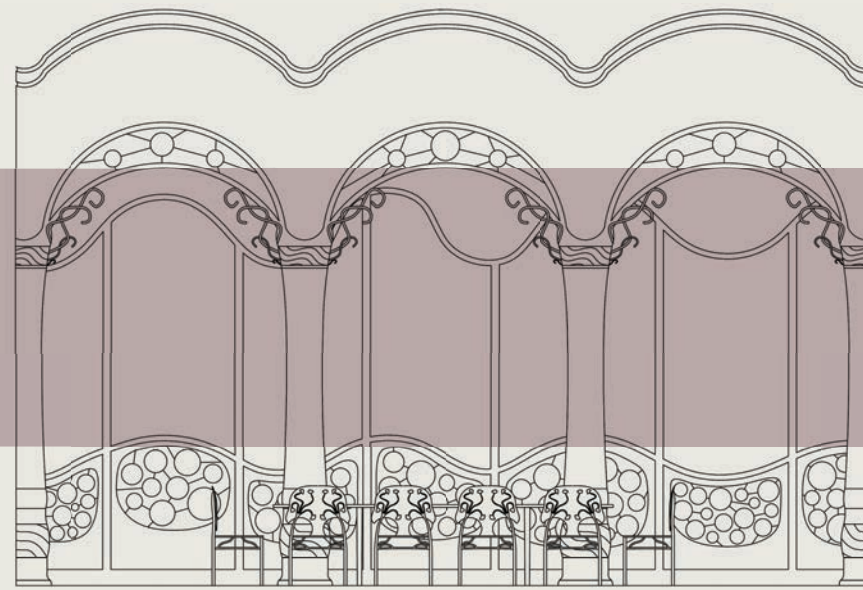

ART NOUVEAU

SPANISH EMBASSY DINING ROOM

Inspiration

This Spanish Embassy dining room was designed to reflect the style of Antonio Gaudi, the master of texture, color, and unconventional, undulating, organic forms.