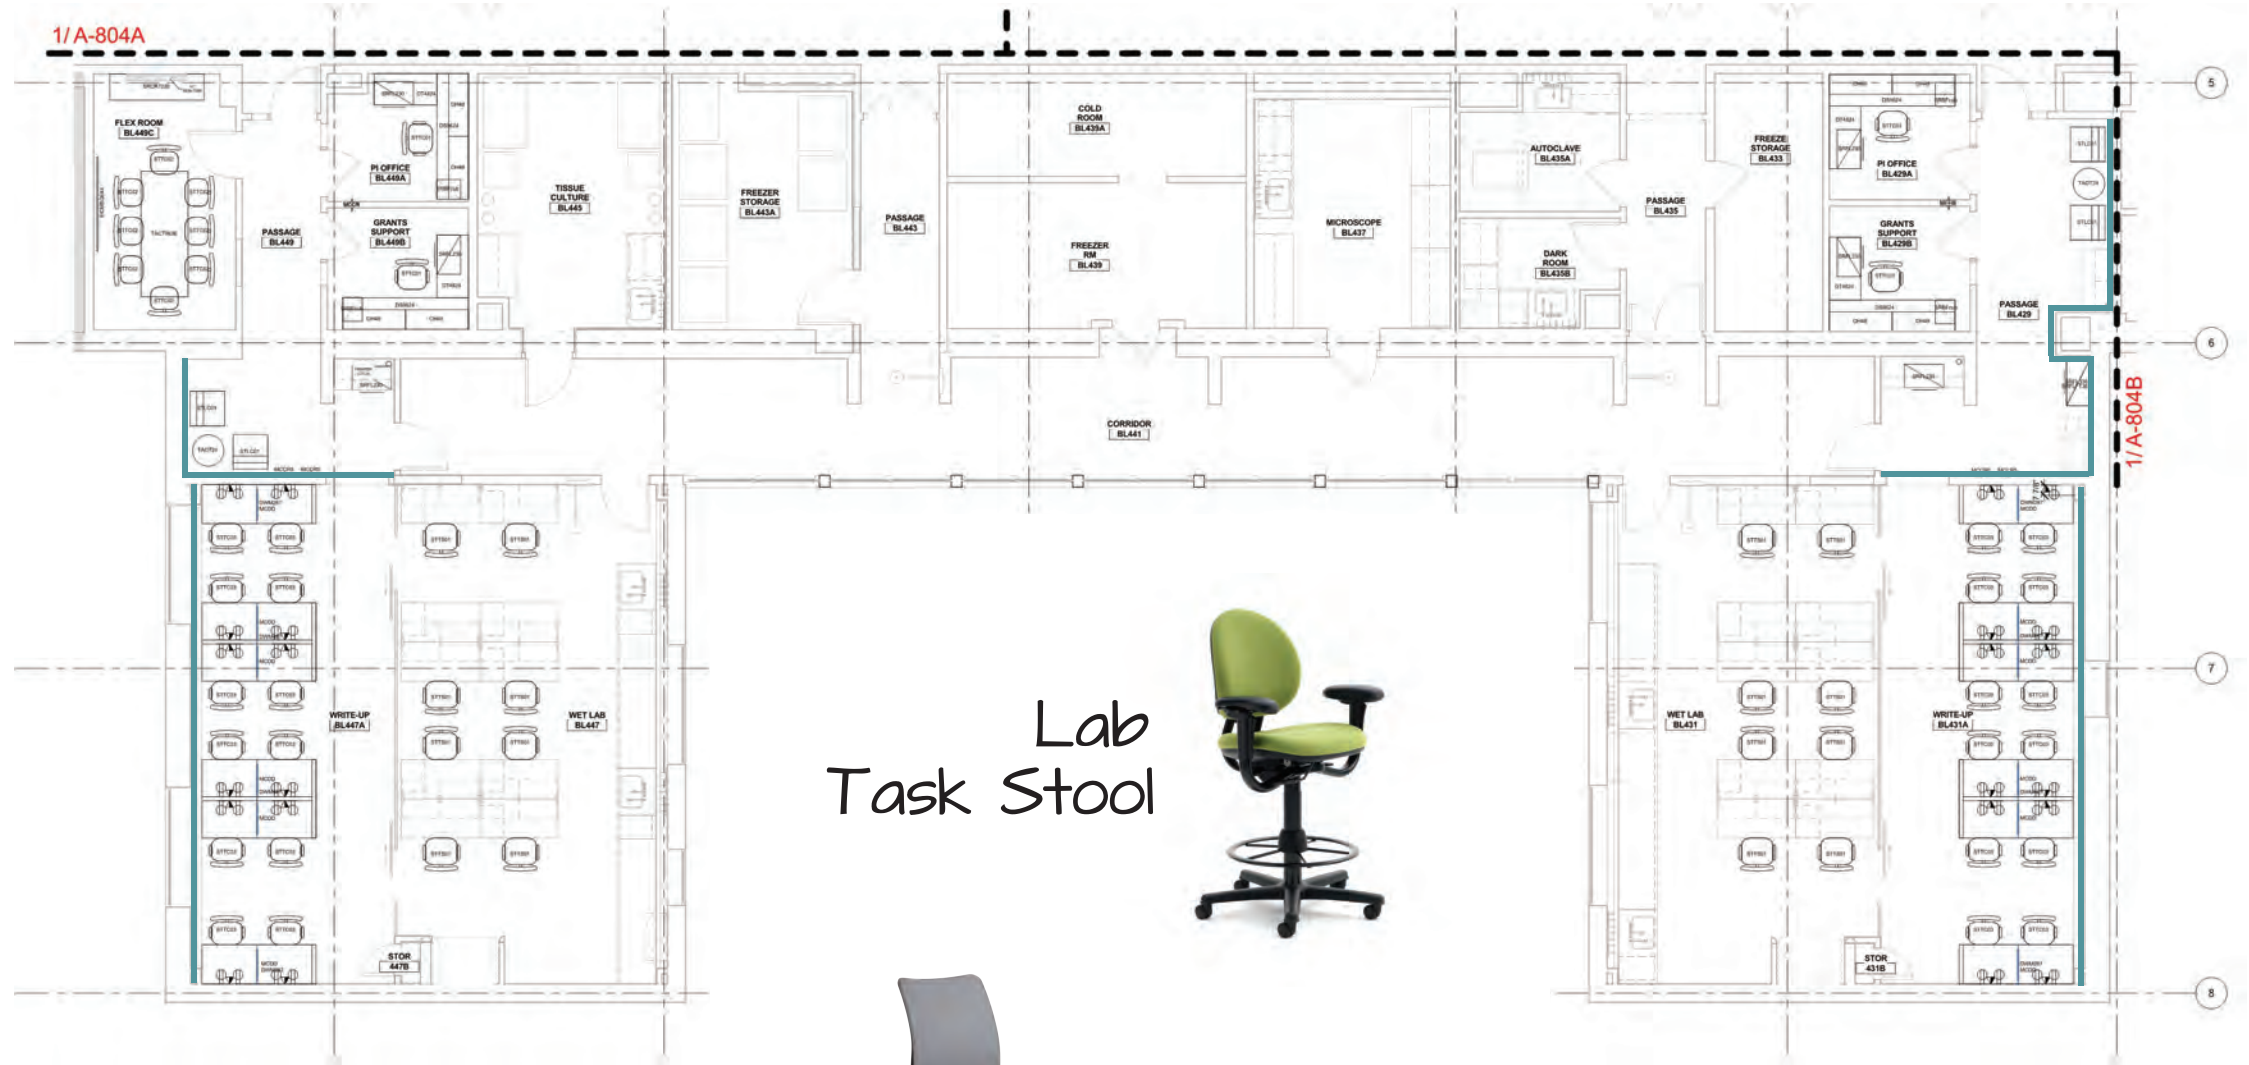

Level 4 Renovation Furnishings - Unassigned Lab

Suite Entry

TYP Lab Write-Up & Task Chair

Lab Task Stool

Conference Room

Carpet & Lab Finishes