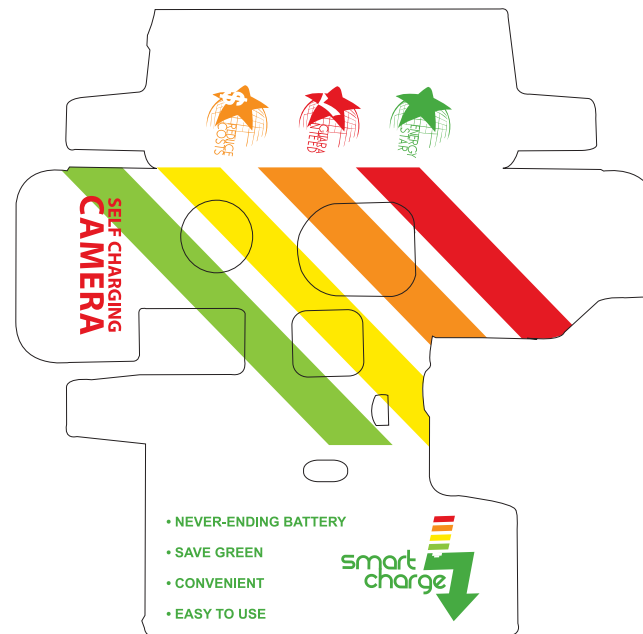

Brand Mark

Energy Symbols

Camera Box Design

Camera Cover Wrap Design