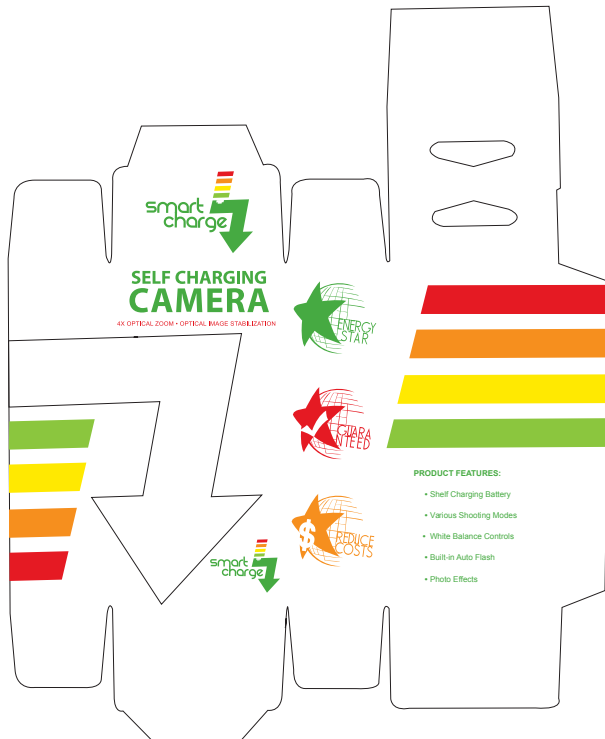

Brand Mark

Energy Symbols

Camera Box Design

Camera Cover Wrap Design