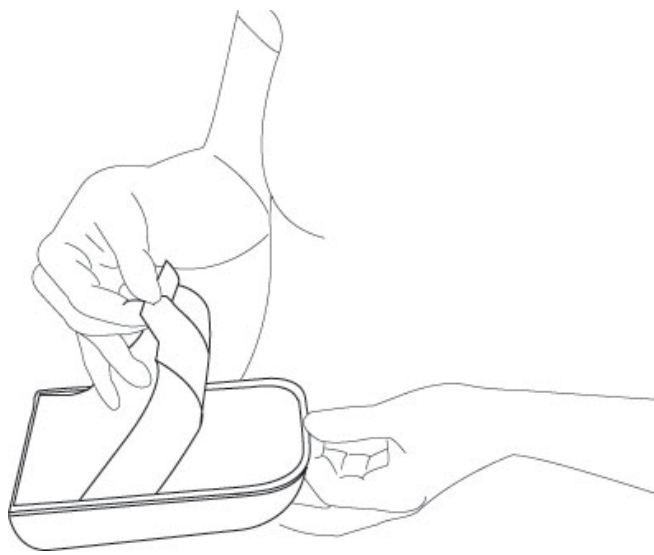

How it works.

TO USE THE OSTOME PACK, BEGIN BY PEELING AWAY THE INNER TRAY...

...BY USING THE TAB PROVIDED...

...AND SEPARATING FROM THE OUTER TRAY.

FILL THE OUTER TRAY WITH WATER.

CHASE THE BRAND!
THE OSTOME LOGO GUIDES YOU...

...TO PULL OPEN THE TAB LOCATED ON THE INSIDE OF THE MAIN HANDLE.