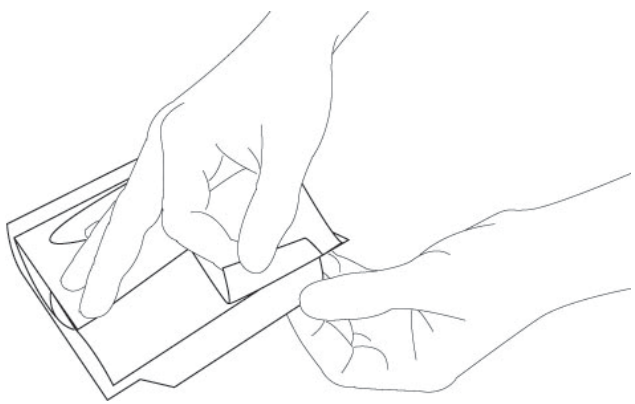

How it works.

TO USE THE OSTOME PACK, BEGIN BY PEELING AWAY THE INNER TRAY...

...BY USING THE TAB PROVIDED...

...AND SEPARATING FROM THE OUTER TRAY.

FILL THE OUTER TRAY WITH WATER.

CHASE THE BRAND!
THE OSTOME LOGO GUIDES YOU...

...TO PULL OPEN THE TAB LOCATED ON THE INSIDE OF THE MAIN HANDLE.