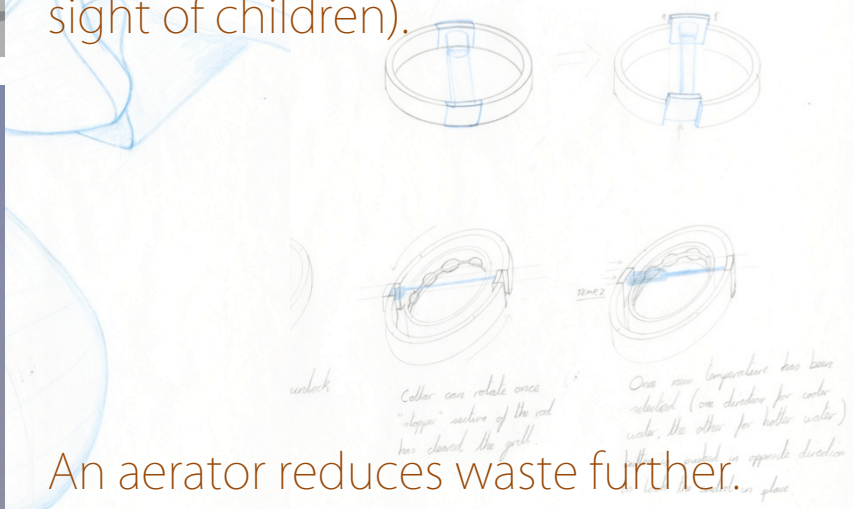

Organic form.

“Collar” in the base of the tap rotates to alter the temperature, discreet indicators located at the back (out of sight of children).

An aerator reduces waste further.