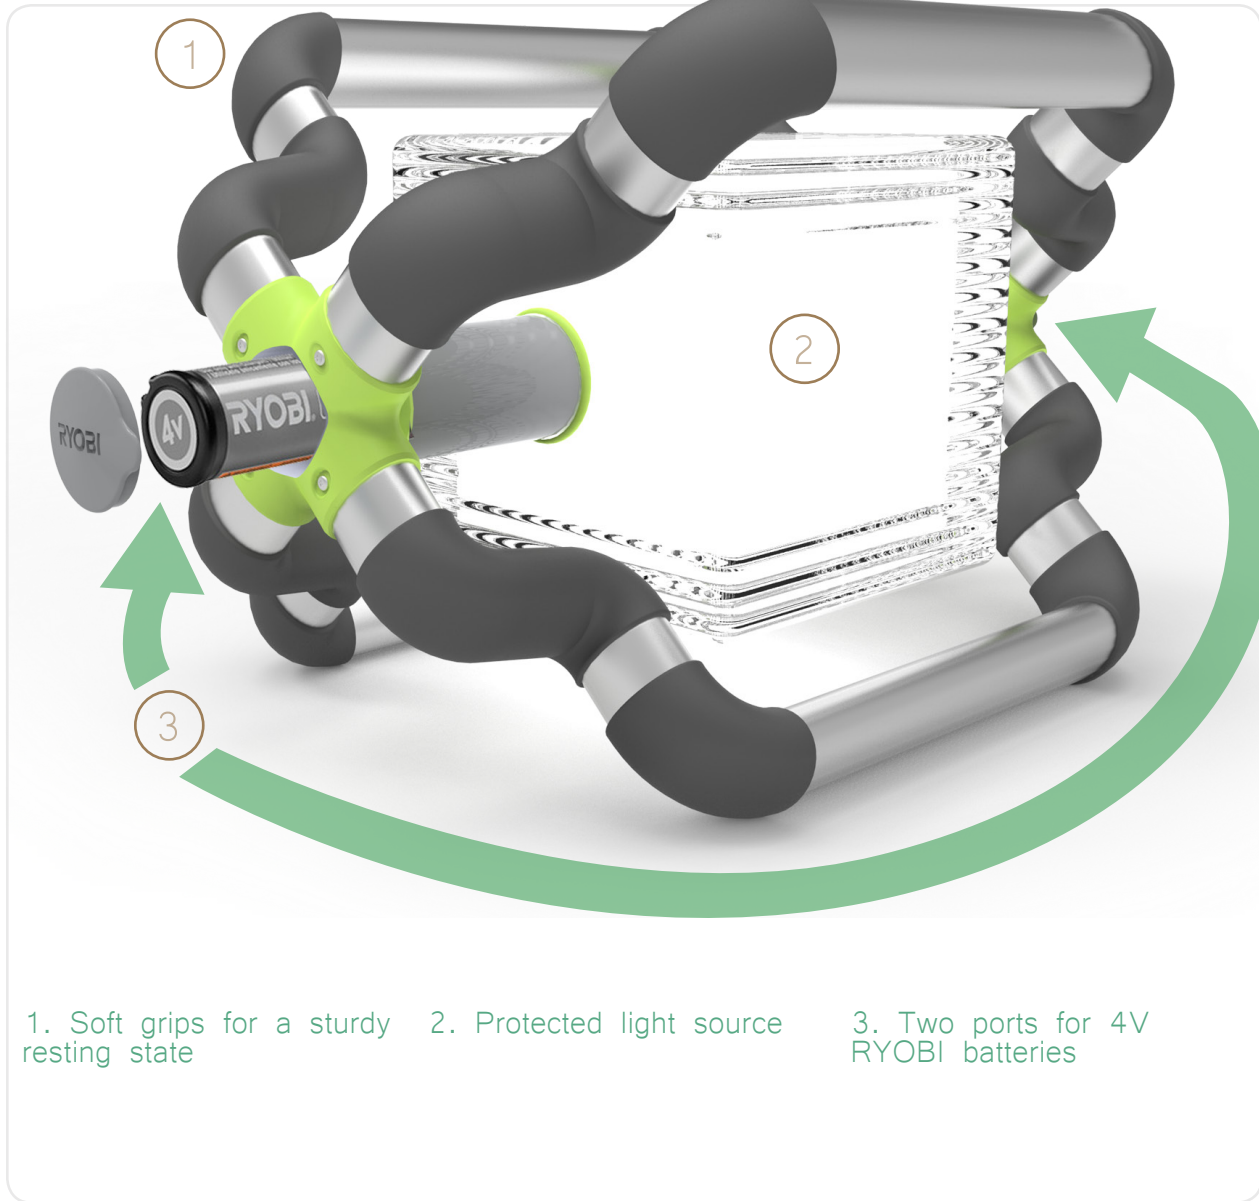

# What are important features?

RYOBI [Vivid] robust structure allows for durability in any rugged environment.

1. Soft grips for a sturdy resting state

2. Protected light source

3. Two ports for 4V RYOBI batteries