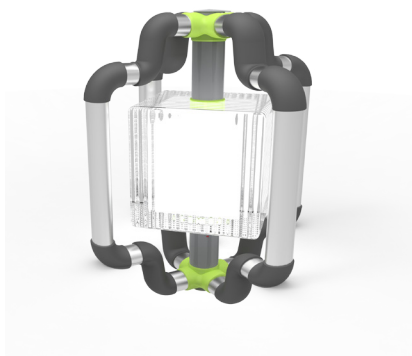

# What are important features?

RYOBI [Vivid] robust structure allows for durability in any rugged environment.

1. Soft grips for a sturdy resting state

2. Protected light source

3. Two ports for 4V RYOBI batteries