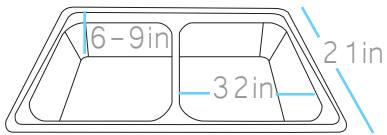

1. Dimensionality

determined by average sink dimensions

2. Form

"..sides slope outward, so the compost slides out easily.."

by Micah, Amazon Review

3. Materiality

Silicone was chosen for its malleability. A tinted transparent green prevents the silicone from noticeable discoloration.