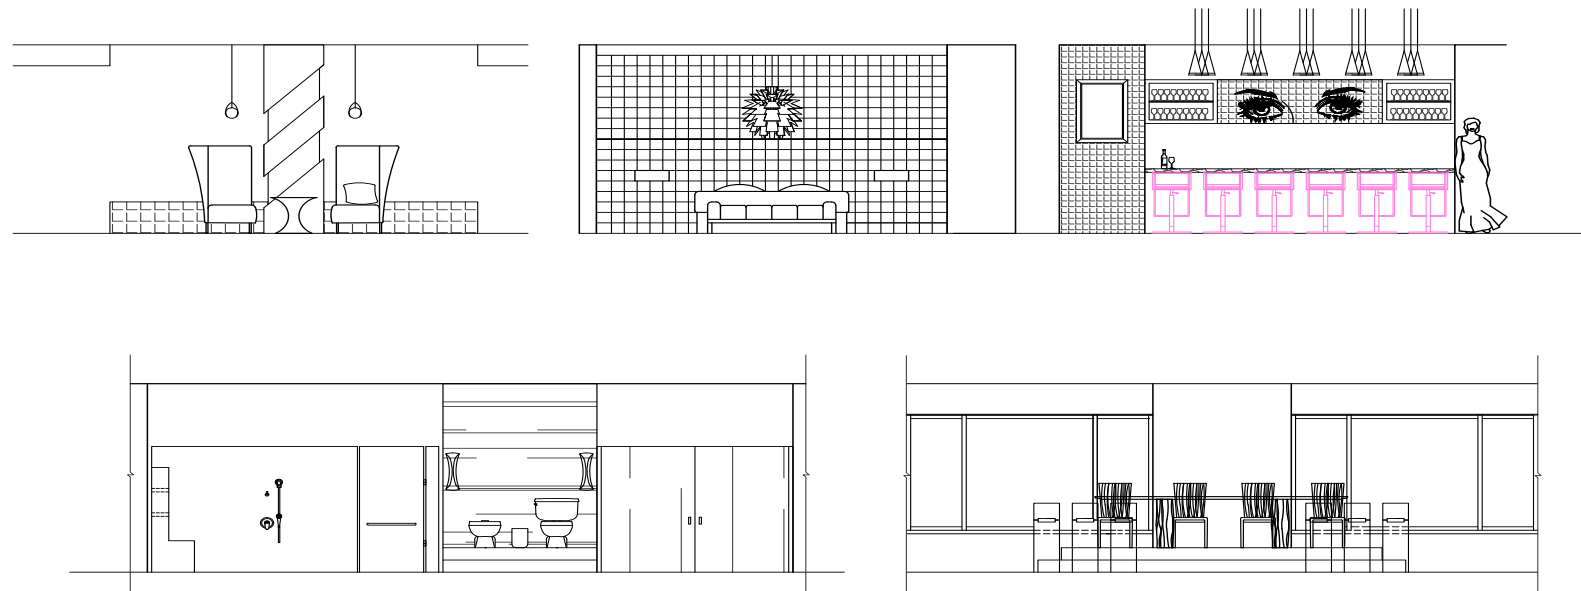

PARK HYATT RESIDENCE FLOOR PLAN

PARK HYATT RESIDENCE ELEVATION

PARK HYATT RESIDENCE

THE HYATT RESIDENCE IS MODERN SPACE THAT IS OPEN AS OF WIDE FOREST. IT IS FRAMED WITH THE PALETTE OF NATURE YET, IT HAS ACCENT OF RED HUE TO ILLUSTRATE THE DARING MODERNITY THAT BLENDS WITH THE GLOSSY METAL.