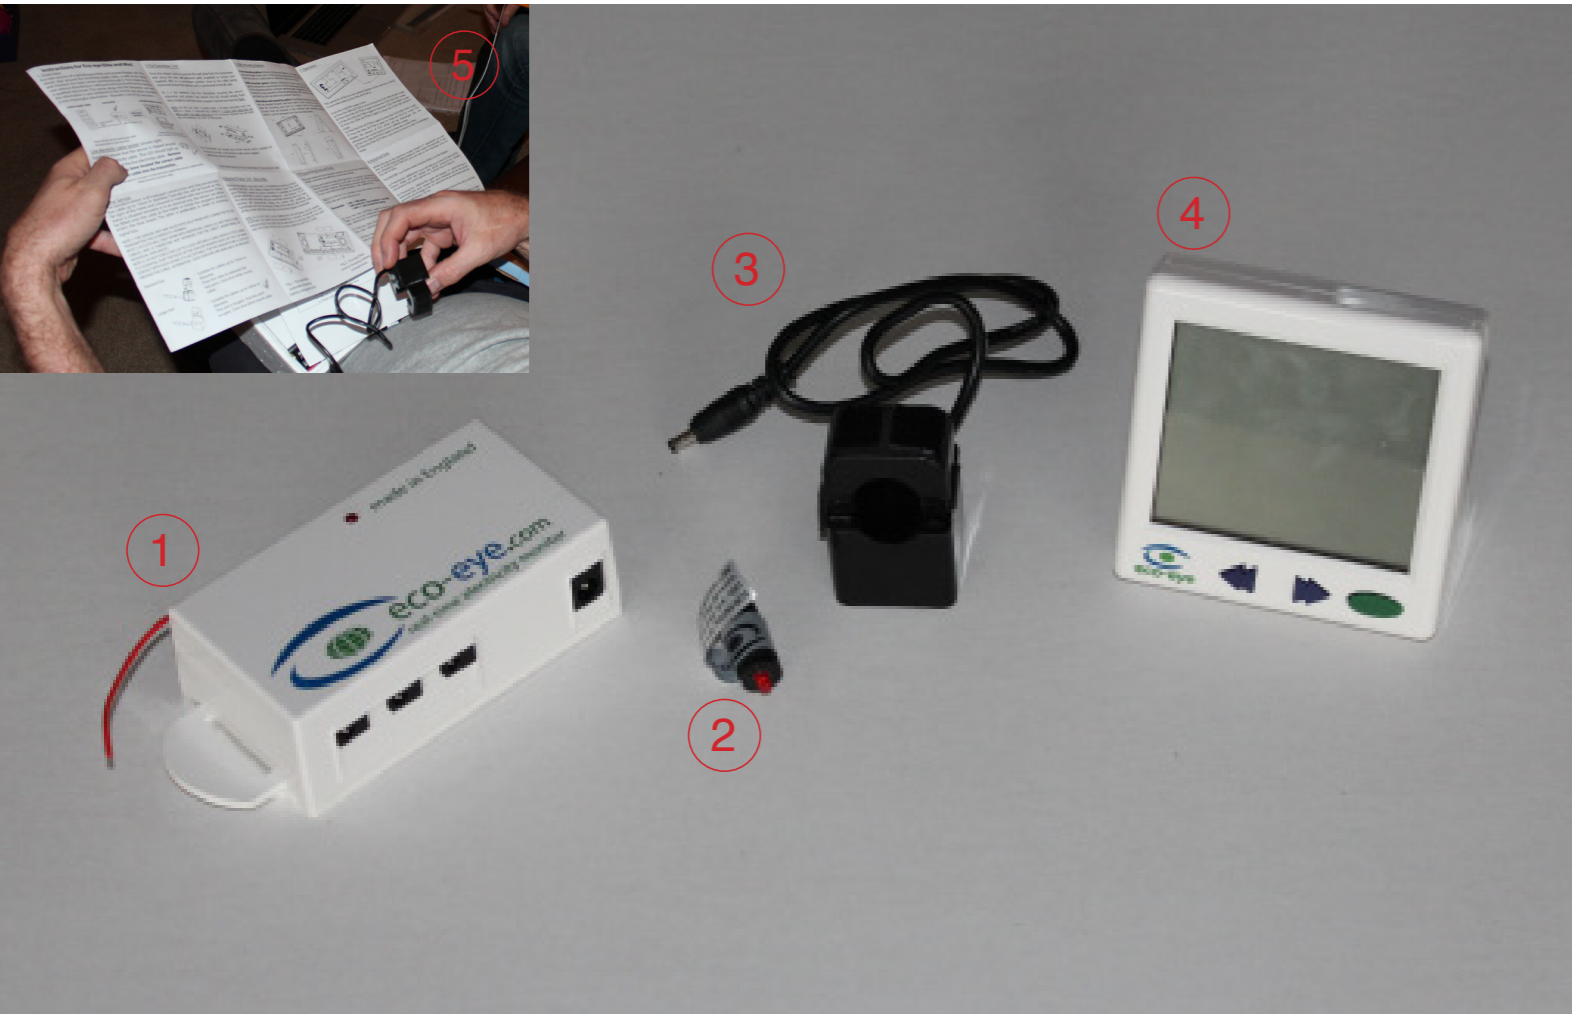

Current Product *Summary of Issues*

Eco Eye Mini - Real Time Electricity Monitor

Helps to identify wasted energy and encourages the user to make positive steps toward improving their carbon footprint

Memory function will store your CO2 emissions data

- ① Wireless Transmitter
- ② LED Indicator
- ③ Sensor Clip
- ④ Device/Display
- ⑤ Instructions

Summary of Issues

- 1 Too many parts in the box
- 2 Instructions are long and wordy
- 3 Clip is stiff fiddly to fit around tight cables
- 4 Uploading tariff is difficult
- 5 Display is small and limited
- 6 Too many on screen options
- 7 Font on instructions is too small