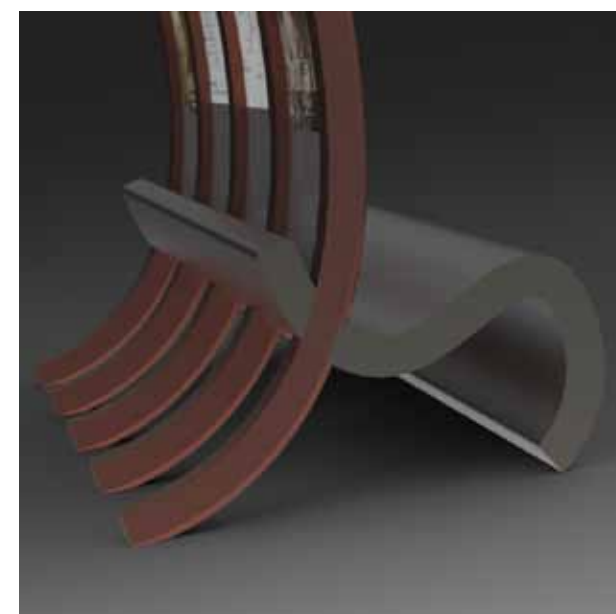

Urban Bus Stop

Design Statement

The copper and steel bus stop reflects a feeling of flow and motion found in transportation, as well as adding an organic form to an urban setting.

Tools: SolidWorks, PhotoView 360
Spring 2012