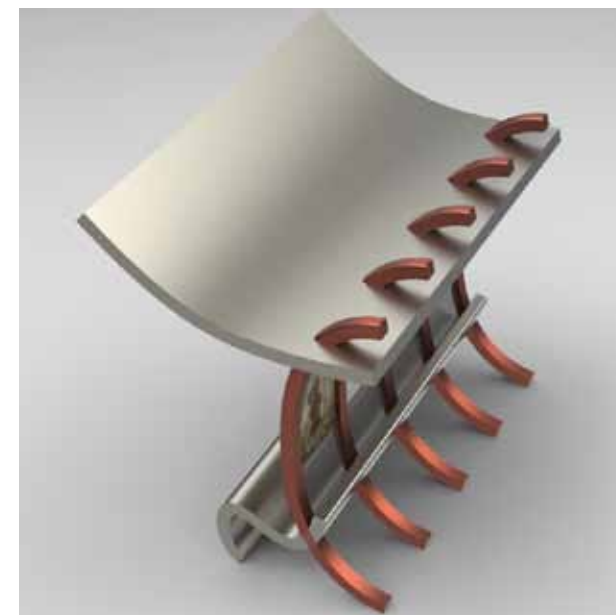

Urban Bus Stop

Design Statement

The copper and steel bus stop reflects a feeling of flow and motion found in transportation, as well as adding an organic form to an urban setting.

Tools: SolidWorks, PhotoView 360
Spring 2012