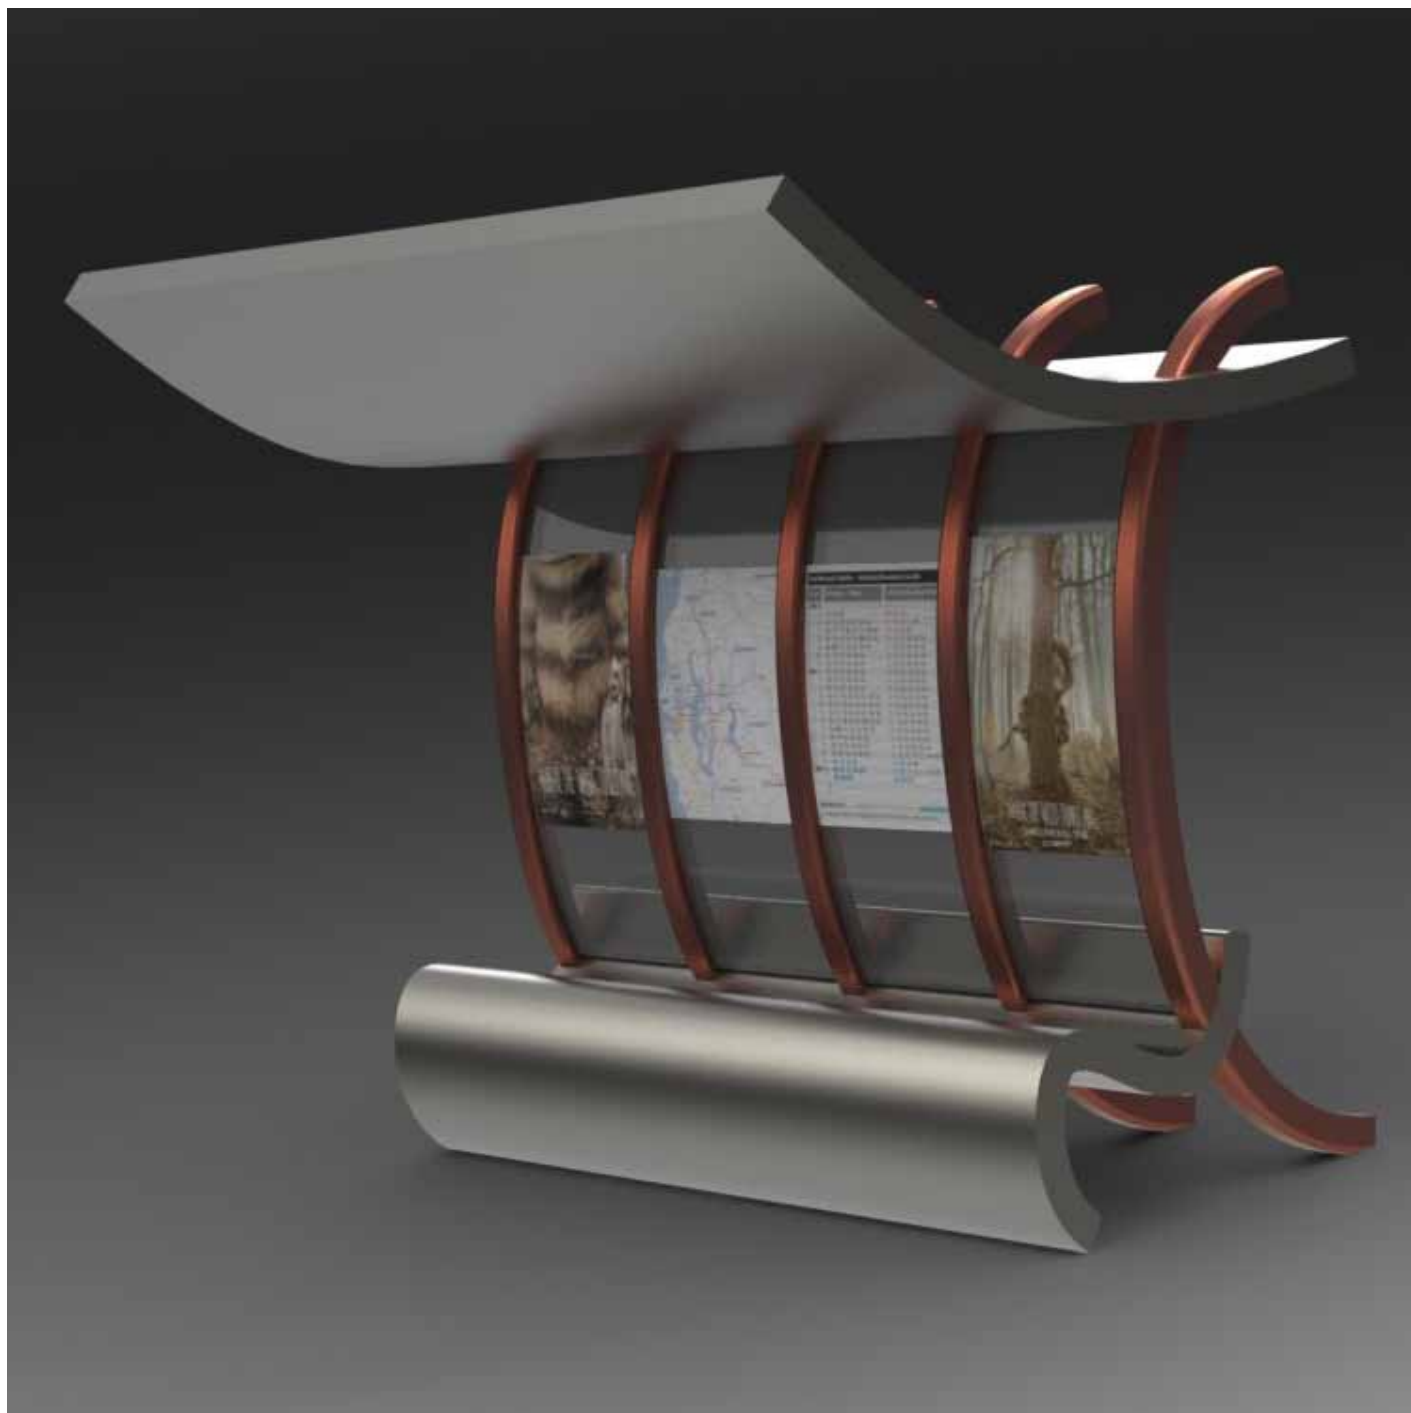

Urban Bus Stop

Design Statement

The copper and steel bus stop reflects a feeling of flow and motion found in transportation, as well as adding an organic form to an urban setting.

Tools: SolidWorks, PhotoView 360
Spring 2012