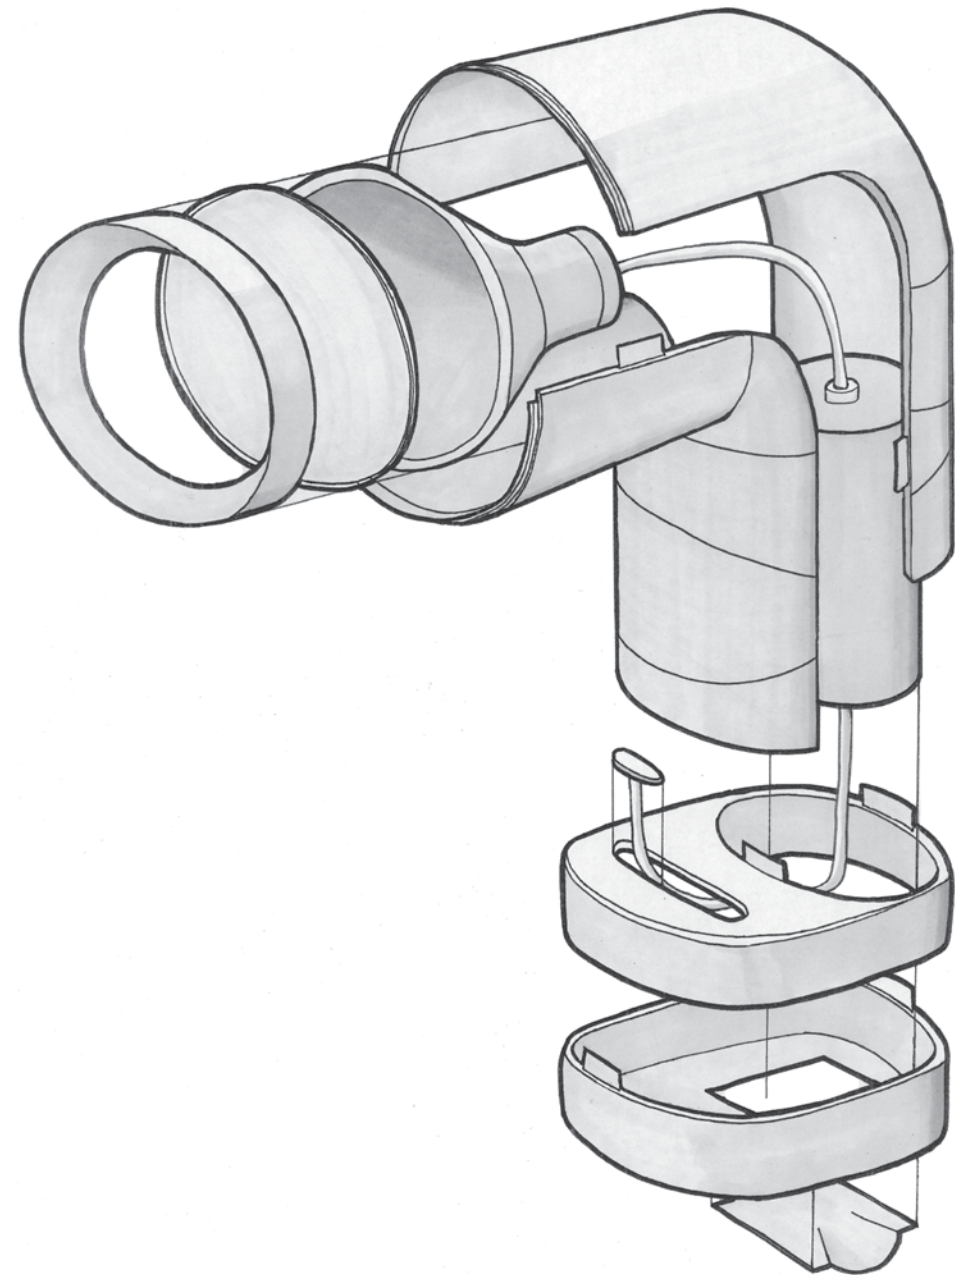

Flashlight Design

Design Statement

This flashlight is easy to grasp without having to point a wrist for long periods and is perfect for any nighttime or emergency usage.

Materials: Pen, marker
Fall 2011