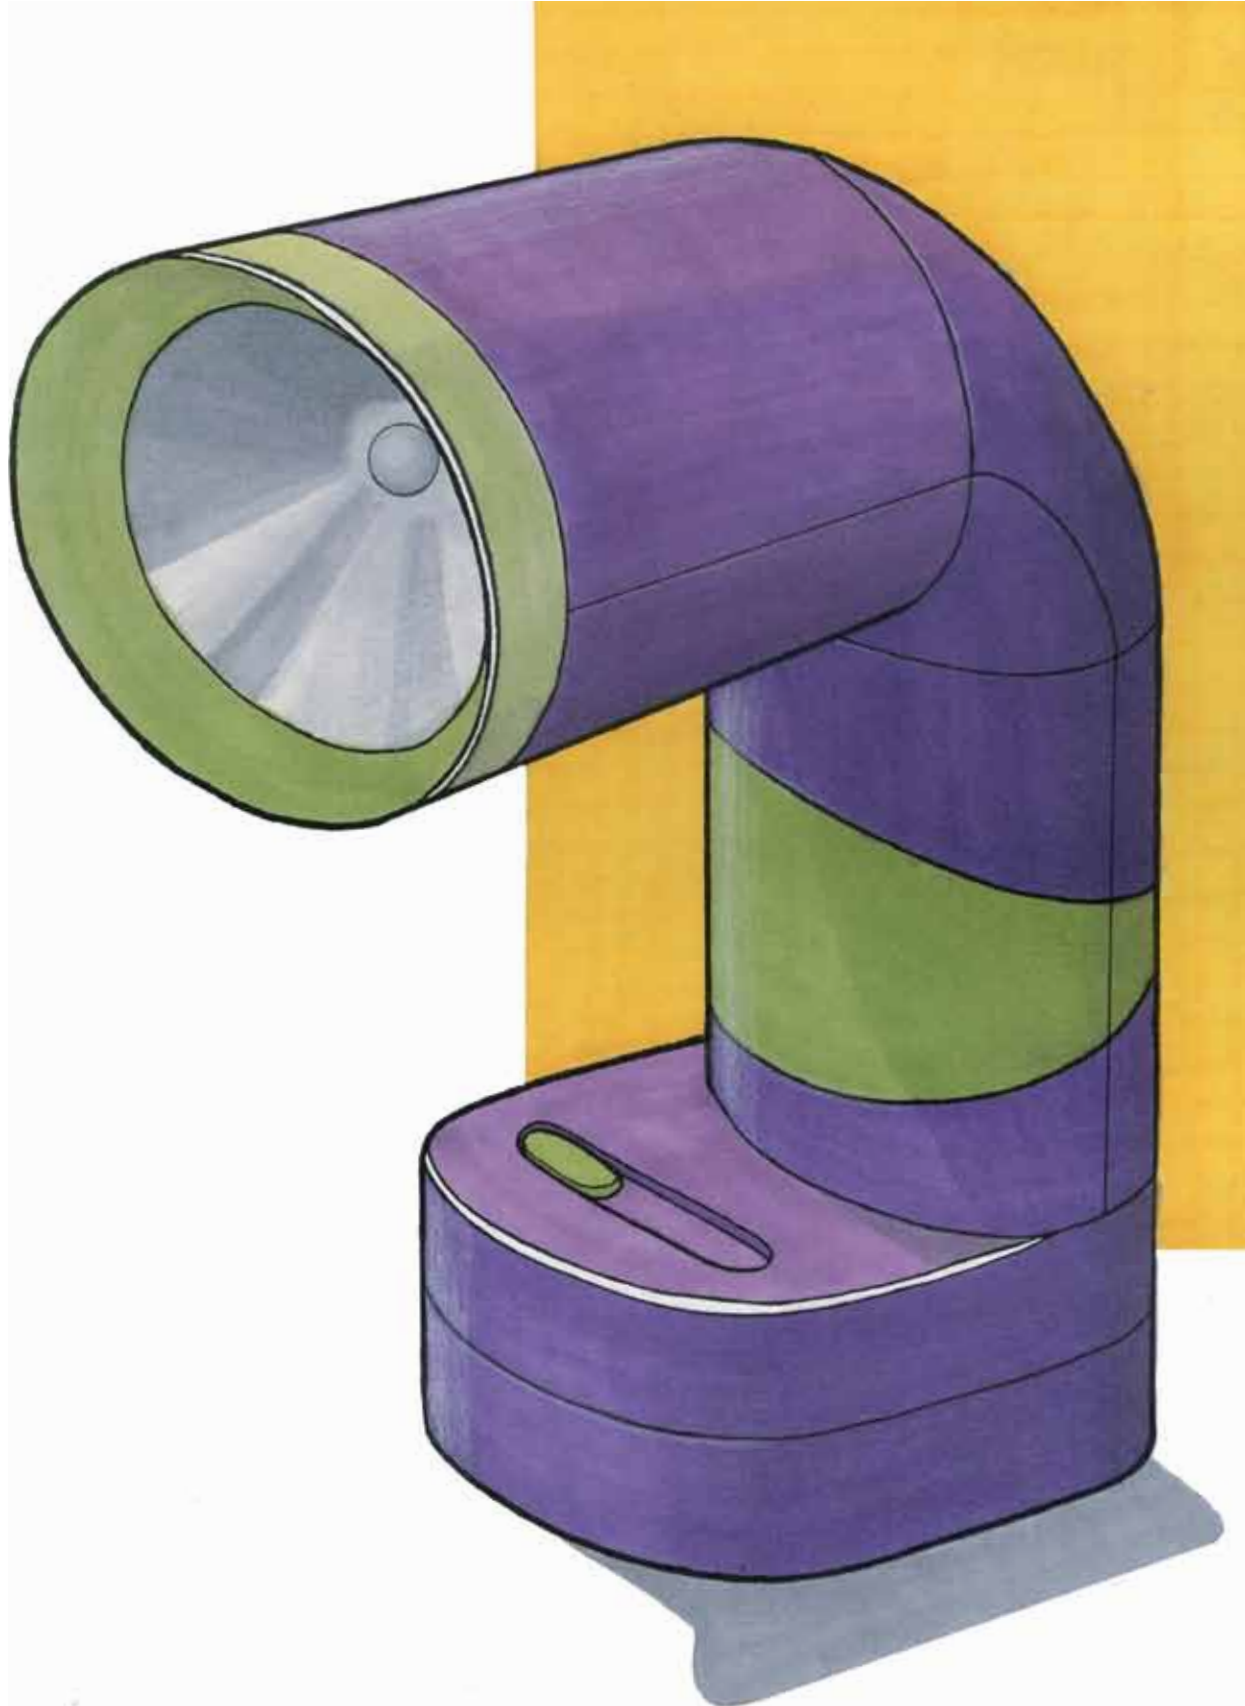

Flashlight Design

Design Statement

This flashlight is easy to grasp without having to point a wrist for long periods and is perfect for any nighttime or emergency usage.

Materials: Pen, marker
Fall 2011