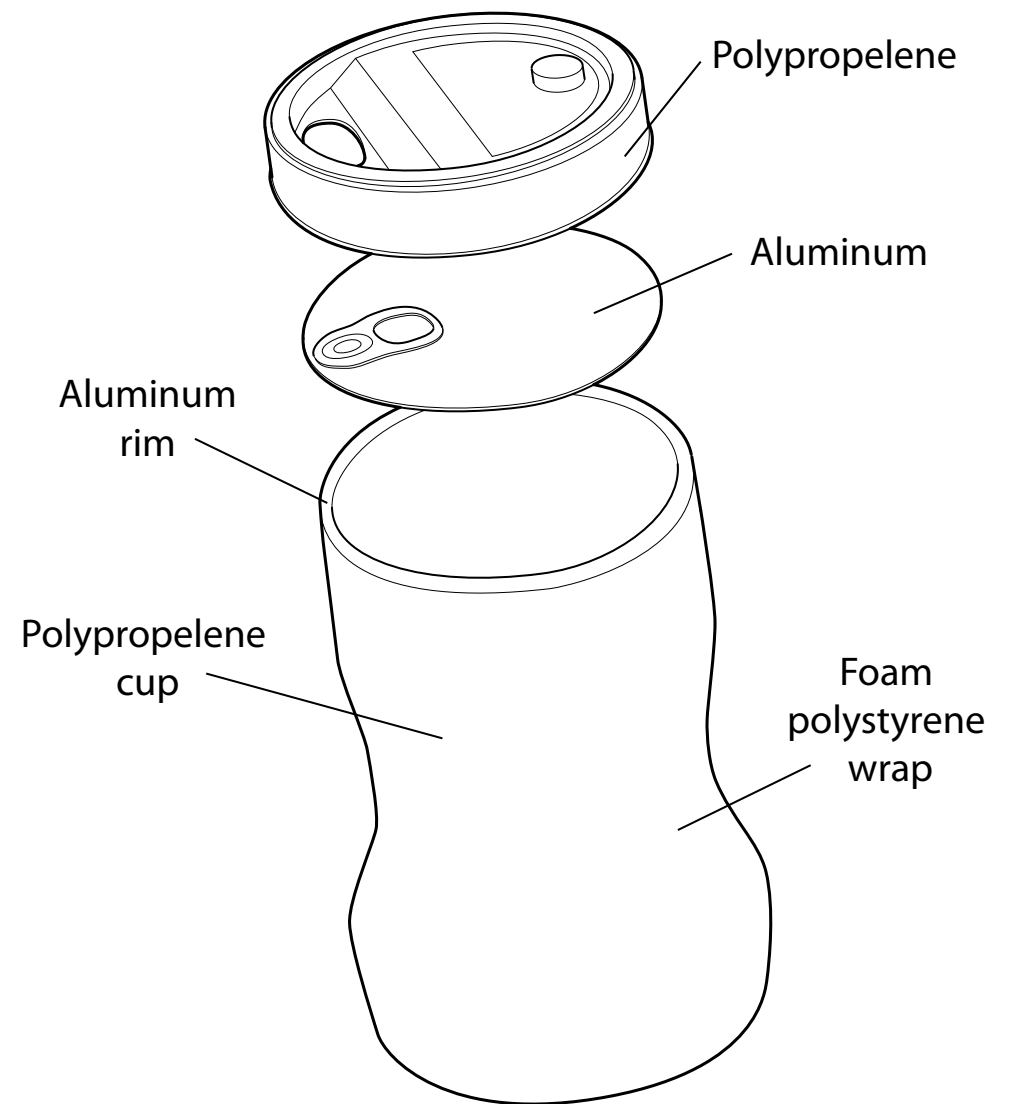

## Design Statement

A redesign of Campbell's Soup at Hand instant soup container that is less susceptible to tipping and burning the user. I accomplished this by lowering the center of mass in the cup, creating a microwavable venting lid, and designing a user-friendly tamper seal.

Materials: ABS, sign foam, polyethylene  
Spring 2012