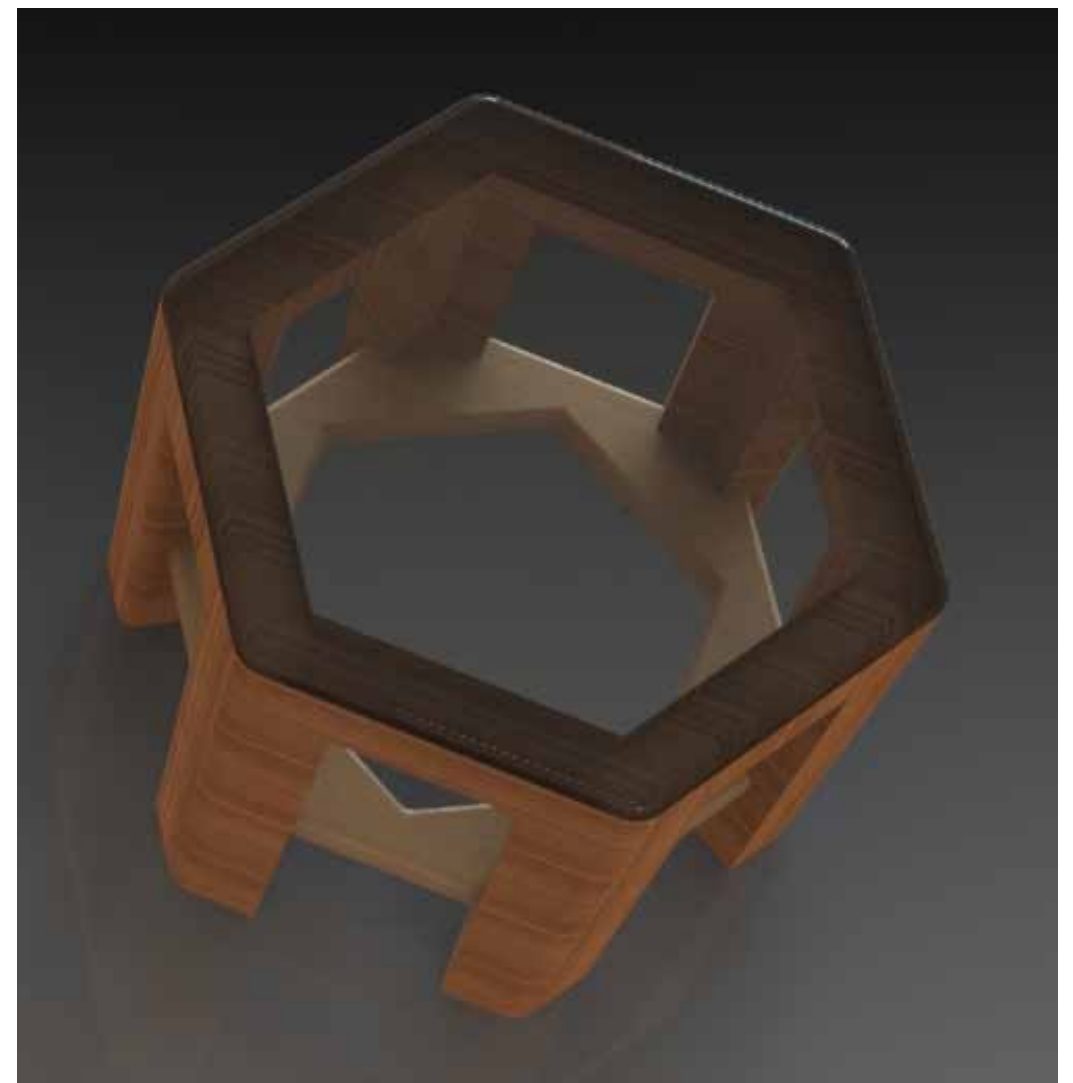

# Side Table

## Design Statement

A side table made of walnut and beech wood with a glass tabletop. This table includes a shelf below for storage.

Tools: SolidWorks, PhotoView 360  
Spring 2012