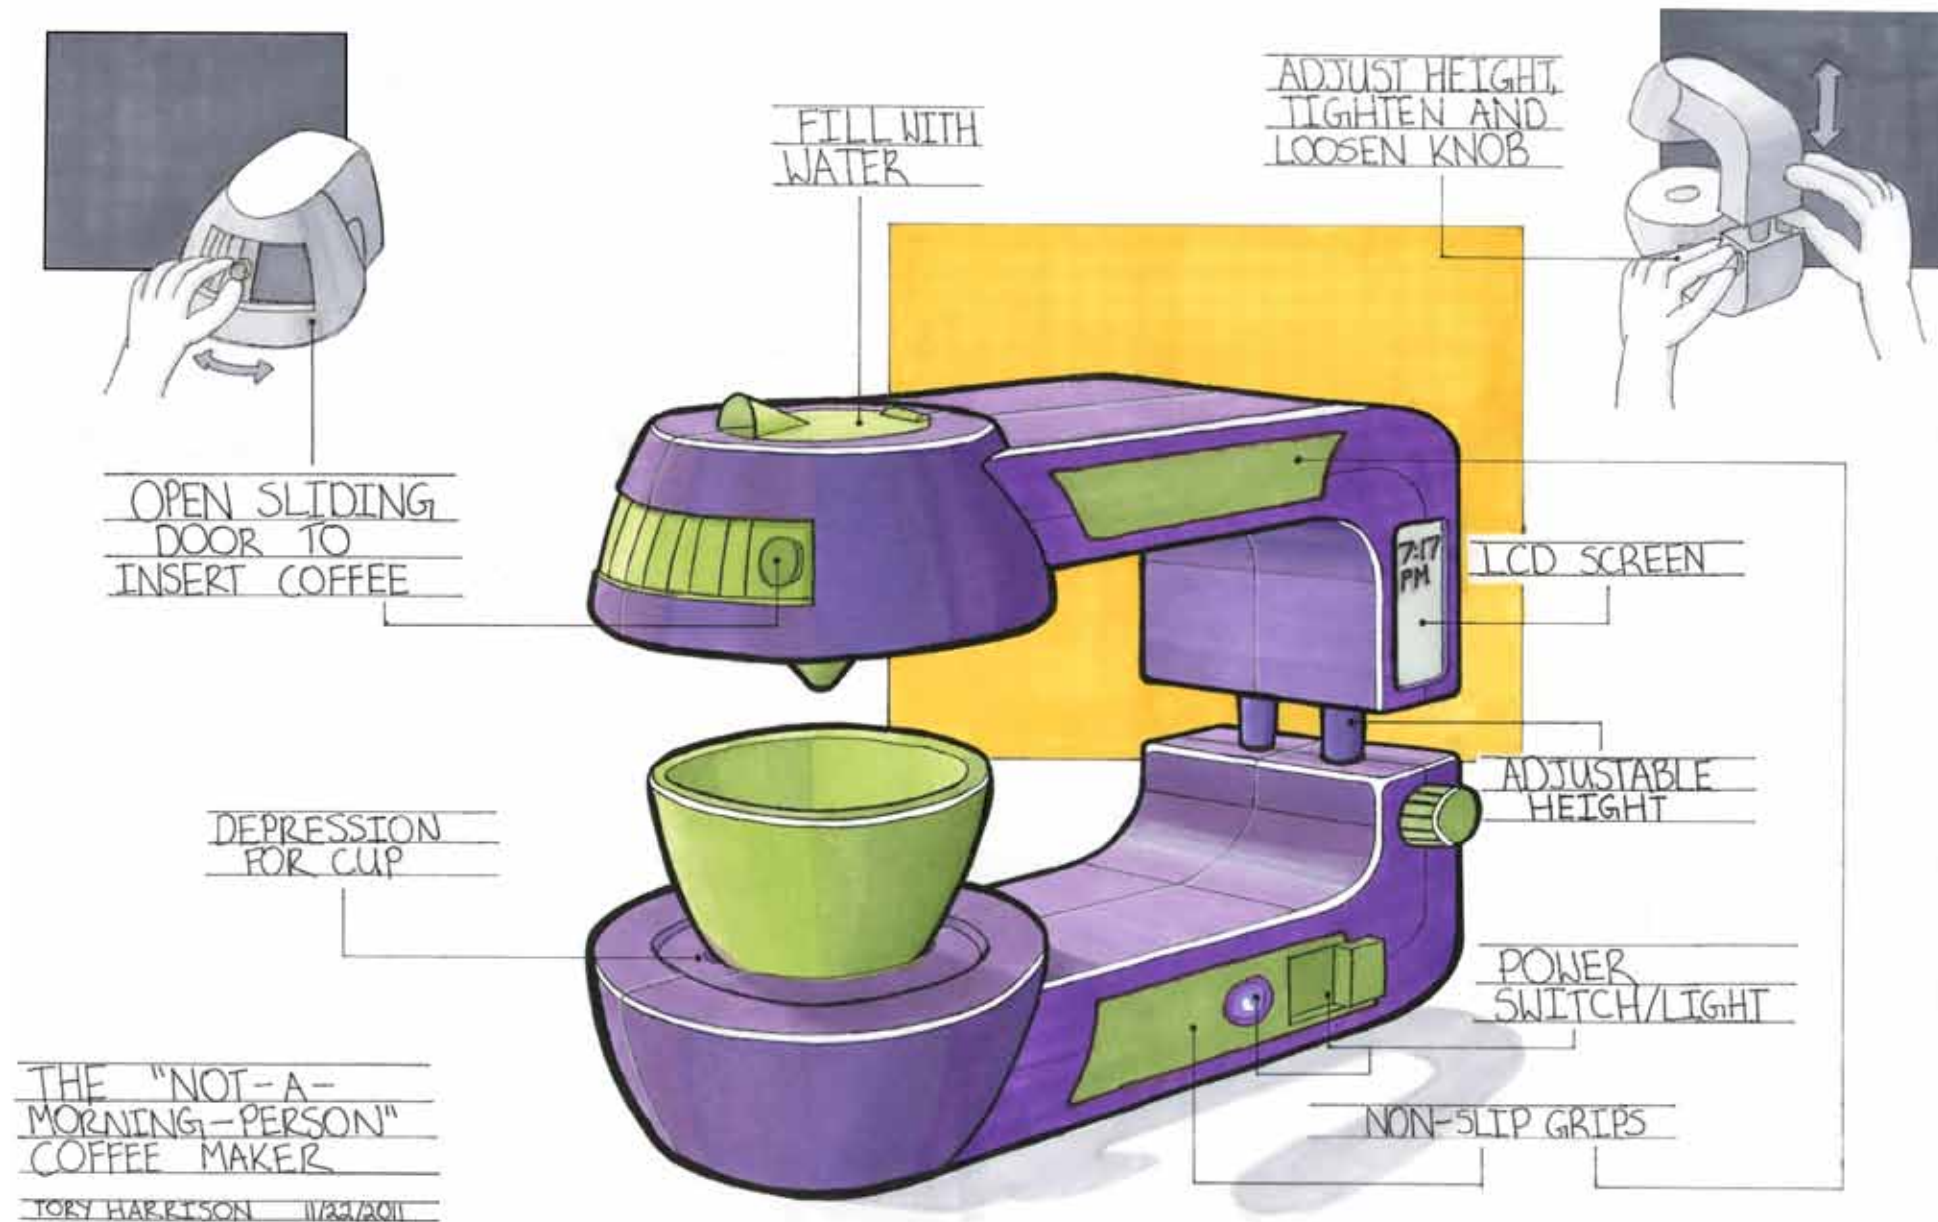

Coffee Maker Design

Design Statement

A stylish coffee maker with bold colors that brightens up any kitchen. This machine is adjustable for various mug heights, and has intuitive interaction points for a positive user experience.

Materials: Pen, marker
Fall 2011