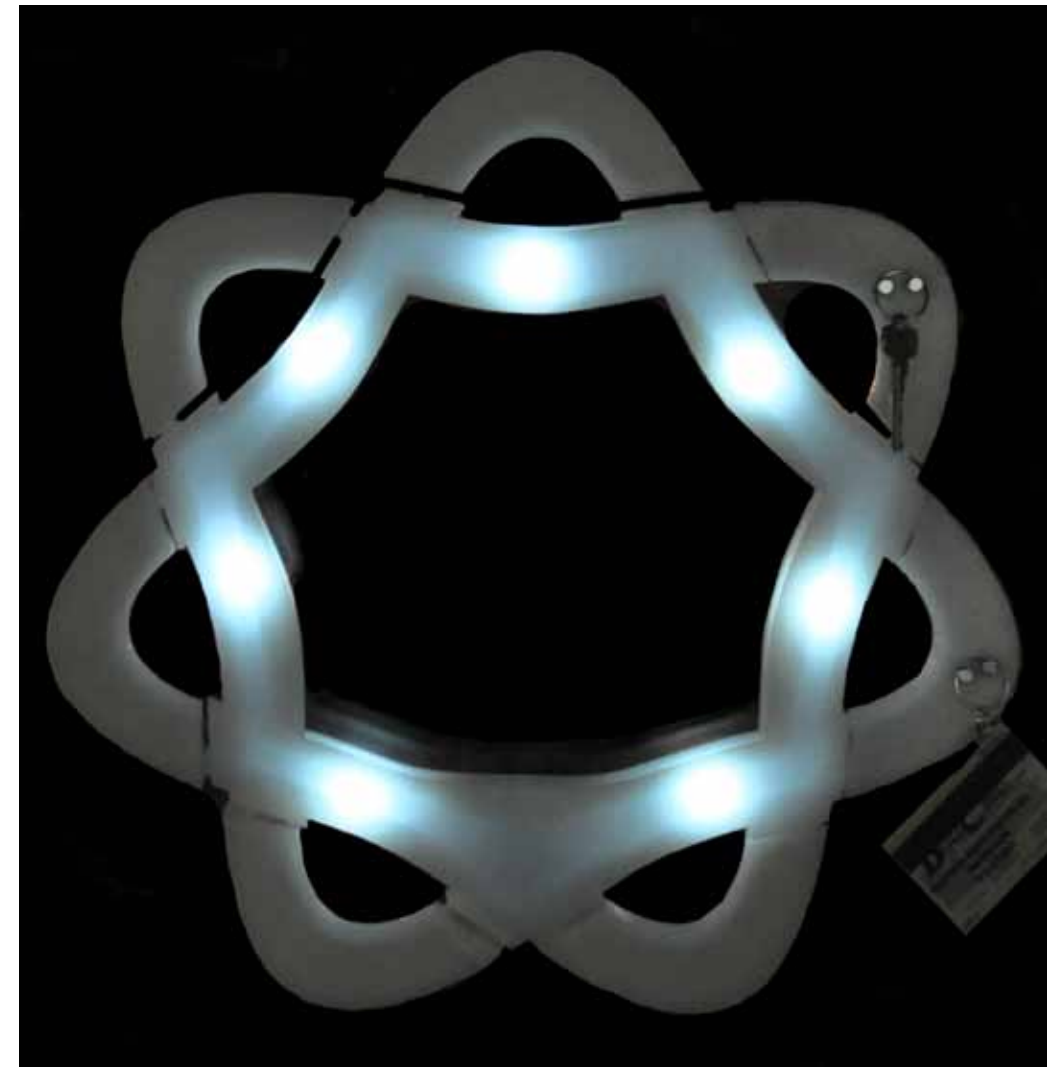

Bio-Inspired Light

Design Statement

A sustainable light inspired by naked mole rats' social interactions that are caused by needing to huddle to regulate body heat. The light turns on when all of the family members' keys are hung from it, encouraging families to spend quality time together.

Materials: Acrylic, LEDs, solar panel
Fall 2011