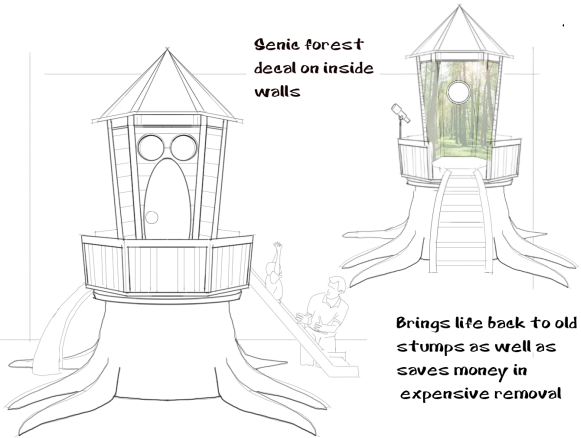

Concept Phase

Use closed to save space, or open to enhance play!

Senic forest
decal on inside
walls

Brings life back to old
stumps as well as
saves money in
expensive removal

Designing with Viktor in mind I set out to create products that would deliver creative, open ended, and active play.