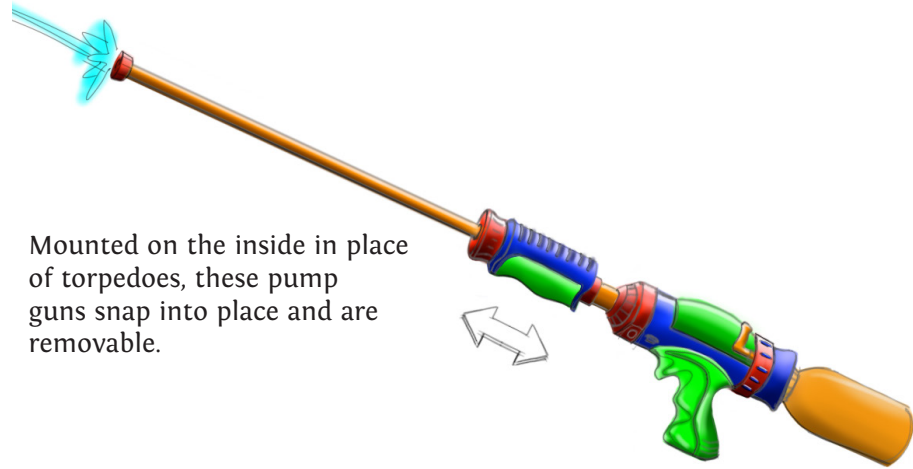

# Submarine

Working with the notion of extended play, the addition of water guns on the front and back of the submarine seemed appropriate. On the interior walls is a decal of an under water scene to inspire the imagination. Also, the incorporation of a periscope and helm inside the submarine allows the imagination to run wild.

Mounted on the inside in place of torpedoes, these pump guns snap into place and are removable.

Mounted on the back of the submarine this fixed turret like pump gun rotates 360 degrees