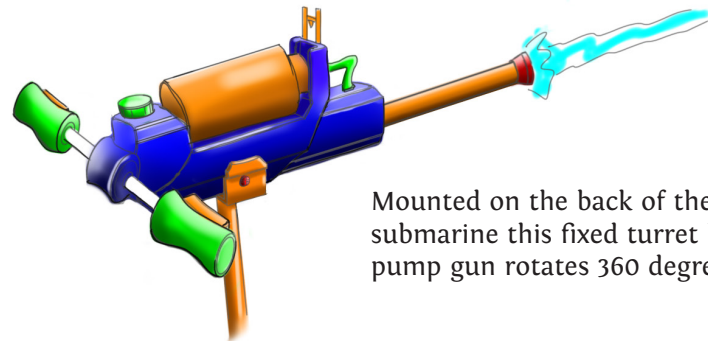

# Submarine

Working with the notion of extended play, the addition of water guns on the front and back of the submarine seemed appropriate. On the interior walls is a decal of an under water scene to inspire the imagination. Also, the incorporation of a periscope and helm inside the submarine allows the imagination to run wild.

Mounted on the inside in place of torpedoes, these pump guns snap into place and are removable.

Mounted on the back of the submarine this fixed turret like pump gun rotates 360 degrees