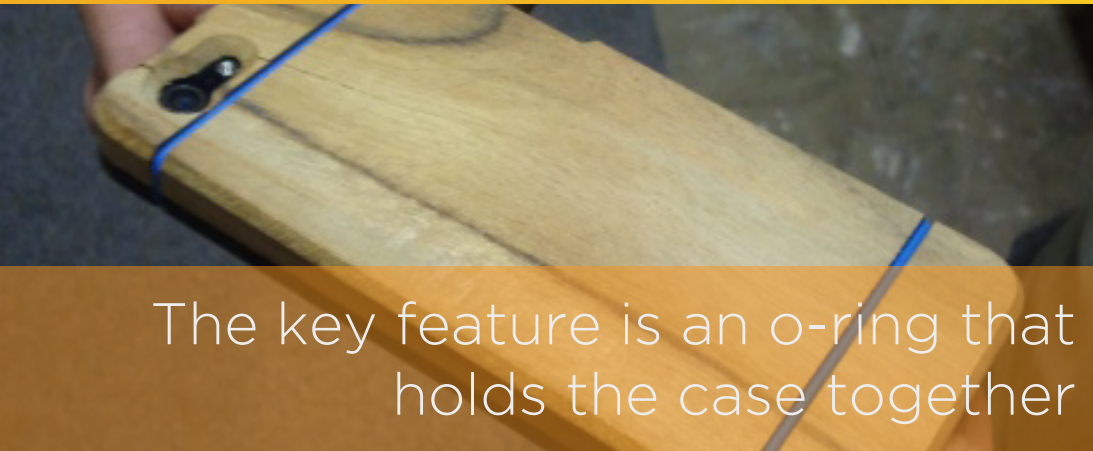

IPHONE 5S CASE

The key feature is an o-ring that holds the case together

Despite failure, the bands maintain the integrity of the case

Made of sustainably-grown teak and eco-friendly Richlite