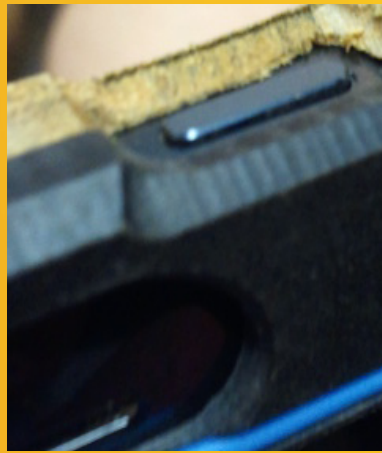

IPHONE 5S CASE

The key feature is an o-ring that holds the case together

Despite failure, the bands maintain the integrity of the case

Made of sustainably-grown teak and eco-friendly Richlite