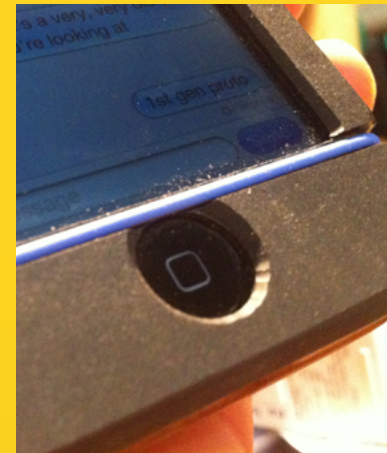

IPHONE 5S CASE

The key feature is an o-ring that holds the case together

Despite failure, the bands maintain the integrity of the case

Made of sustainably-grown teak and eco-friendly Richlite