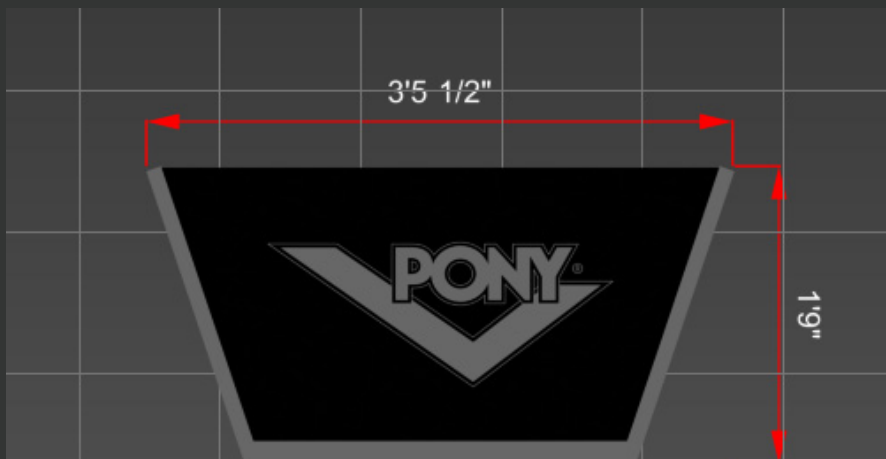

Dimensional logo with screen printed text

PONY
Field A
10.24.2013

4D

Gloss Black laminate edge

Matte White Laminate

Black leather bench

Mirror