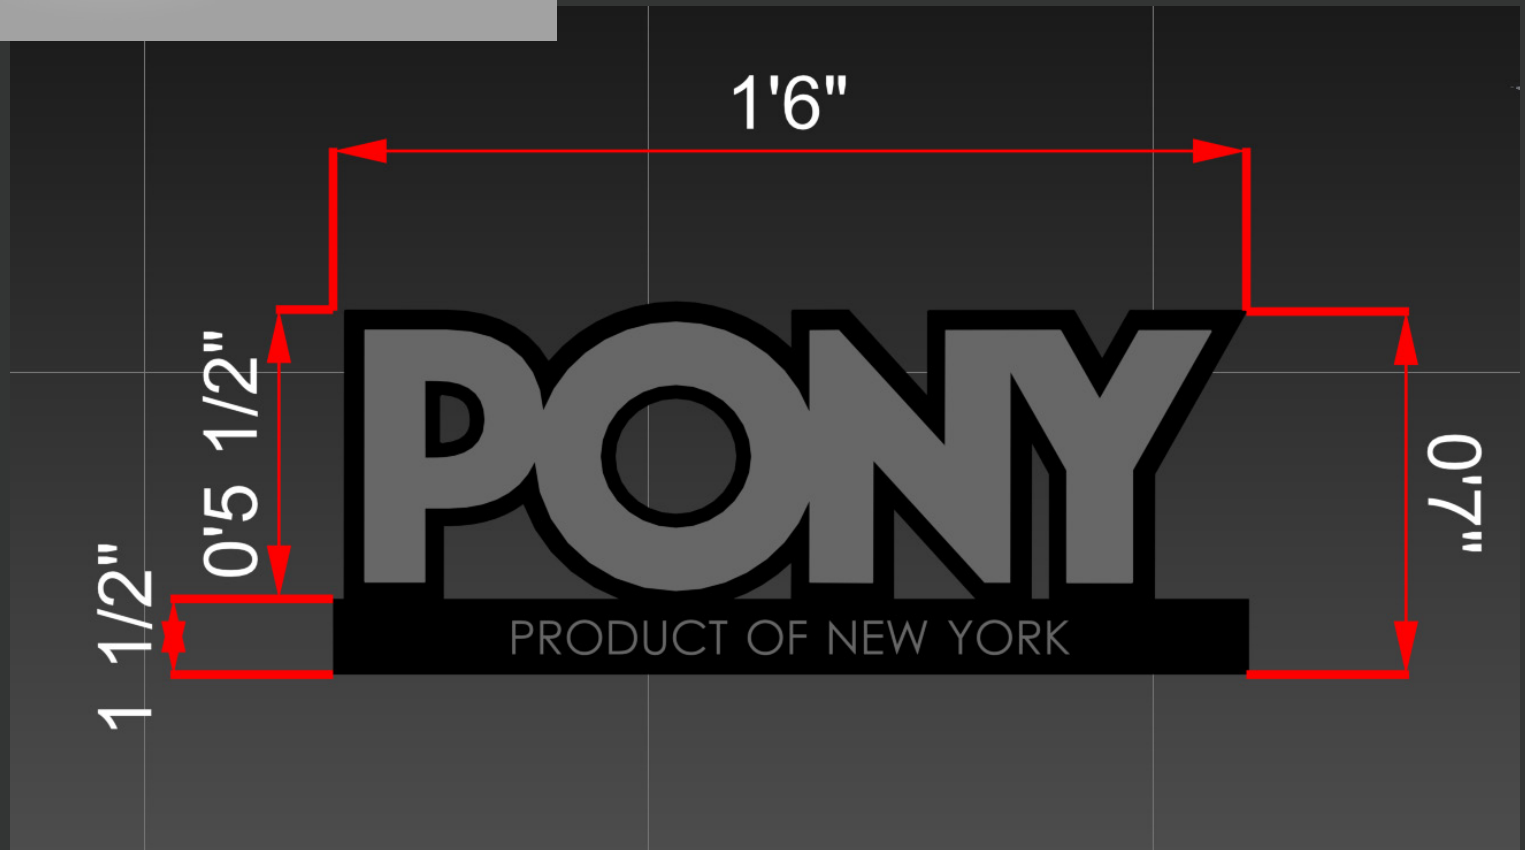

Screen printed text

Dimensional logo

Screen printed text

1'6"

0'5 1/2"

1 1/2"

0'7"

PRODUCT OF NEW YORK