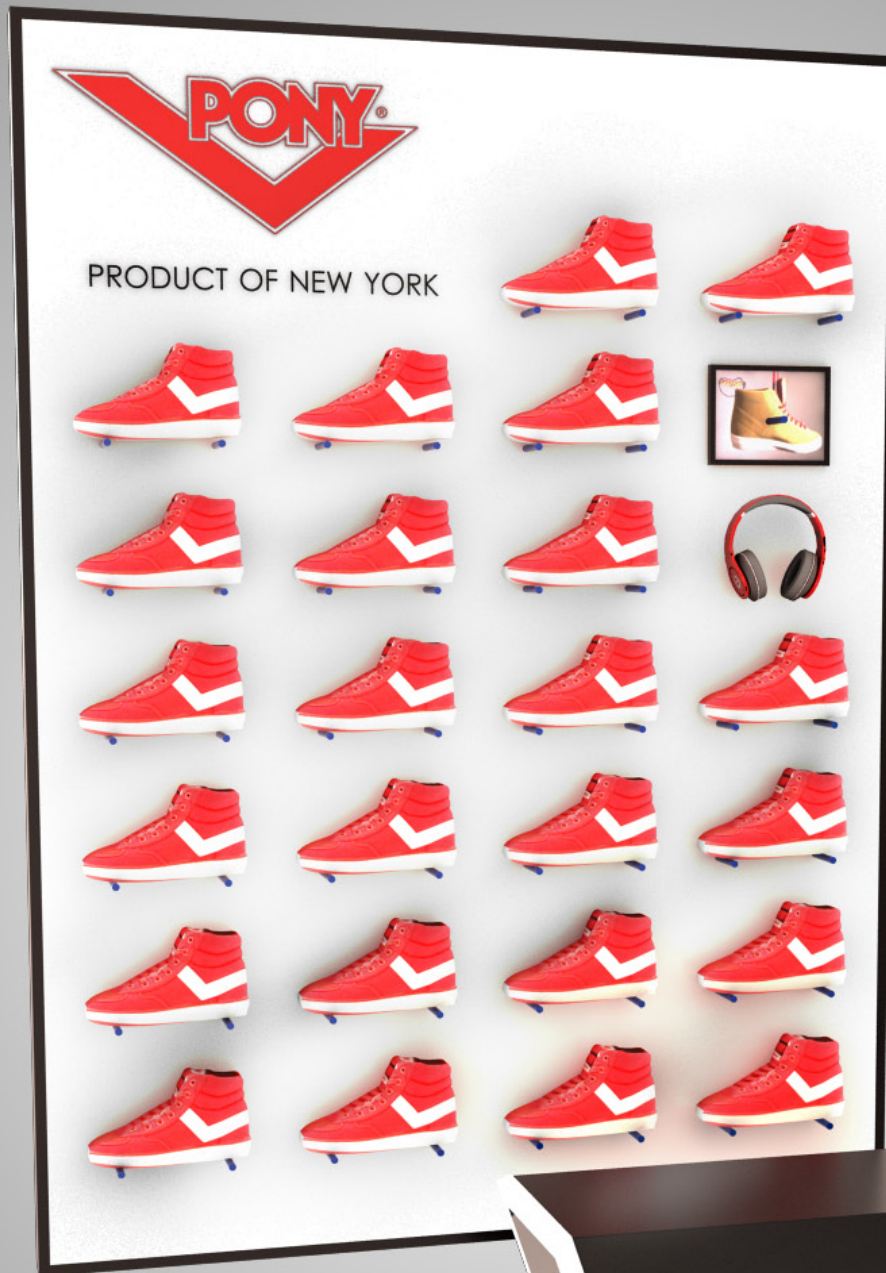

PONY
Shoe Display A
11.8.2013

PONY

PRODUCT OF NEW YORK

Screen Printed Logo

Black Gloss Laminate

Dimensional chevron stand

Dimensional Logo

Gloss Black Laminate

Screen printed text

Dimensional logo

Screen printed text

1'6"

0'5 1/2"

1 1/2"

0'7"

PRODUCT OF NEW YORK

Dimensional logo with screen printed text

PONY
Field A
10.24.2013

4D

Gloss Black laminate edge

Matte White Laminate

Black leather bench

Mirror

Screen printed text and logo