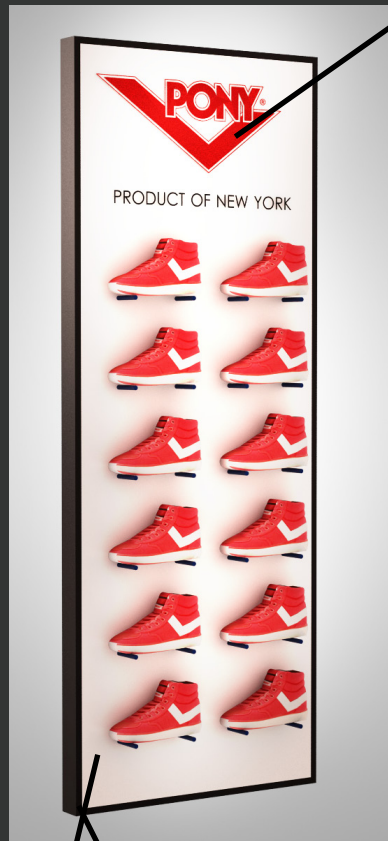

Screen printed text and logo

PONY
Field B
10.24.2013

5D

Gloss Black laminate edge

Matte White Laminate