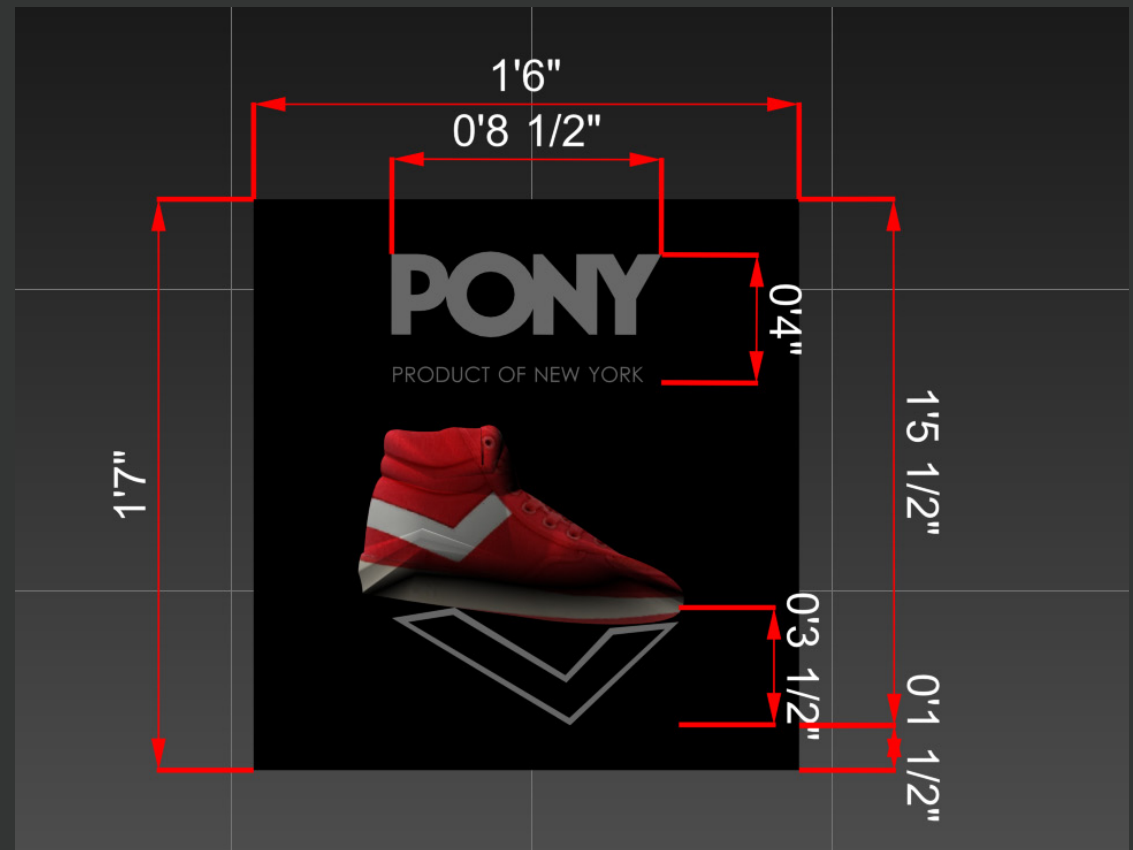

PONY
Shoe Display A
11.8.2013

PONY

PRODUCT OF NEW YORK

Screen Printed Logo

Black Gloss Laminate

Dimensional chevron stand

Dimensional Logo

Gloss Black Laminate

Screen printed text

Dimensional logo

Screen printed text

1'6"

0'5 1/2"

1 1/2"

0'7"

PRODUCT OF NEW YORK

Dimensional logo with screen printed text

PONY
Field A
10.24.2013

4D

Gloss Black laminate edge

Matte White Laminate

Black leather bench

Mirror

Screen printed text and logo