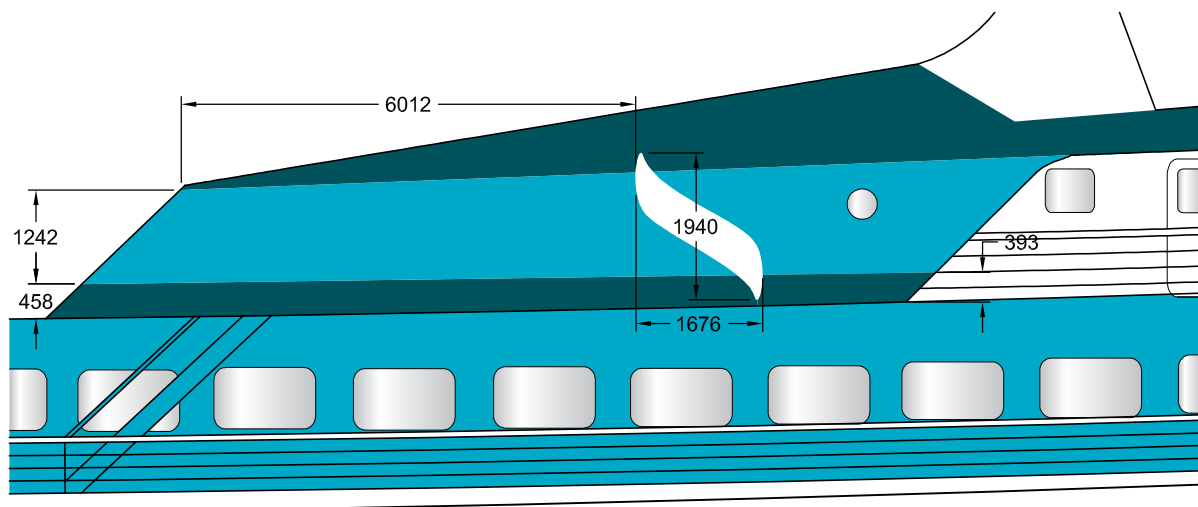

Starboard Side Exterior Elevation  
Scale 1:200

Metal Plate Detail Starboard  
Scale 1:100

Name and Logo Detail  
Scale 1:100

D:  
C:  
B:  
A:  
  
**A**

Bornholmstrafikken

SFD#208

TITLE  
M/V Spodsbjerg  
Langelandstrafikken  
Exterior Paint Lines

DWG NO. SFD.208.00.03.09  
SCALE 1:200/1:100  
DATE 10.12.2007  
SIGN. SFD

ARCHITECTS & DESIGNERS  
OVERGADEN OVEN VANDET 30B  
1415 COPENHAGEN K DENMARK  
TEL +45 3296 4012  
FAX +45 3296 4018  
MAIL SF@SFDDESIGN.DK  
WEB WWW.SFDDESIGN.DK  
STEEN FRIS DESIGN