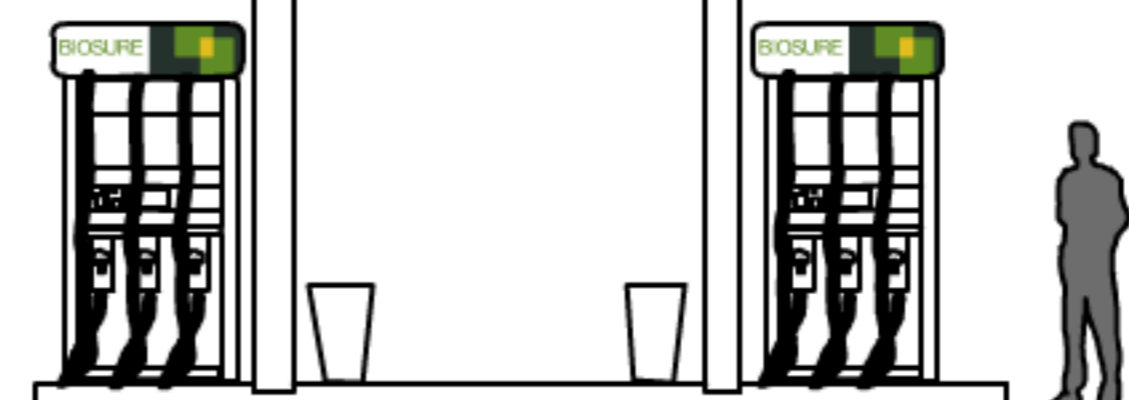

Uniform Front

Uniform Back

Promotional Item

Utility Van

FONT Alte Haas Grotesk
ABCDEFGHIJKLMNOPQRSTUVWXYZ

Coffee Mug

Tanker Truck

BIOSURE	
Regular	3.87
Mid Grade	3.99
Premium	4.10

Main Sign

Cashier Register

Service Island

Pump