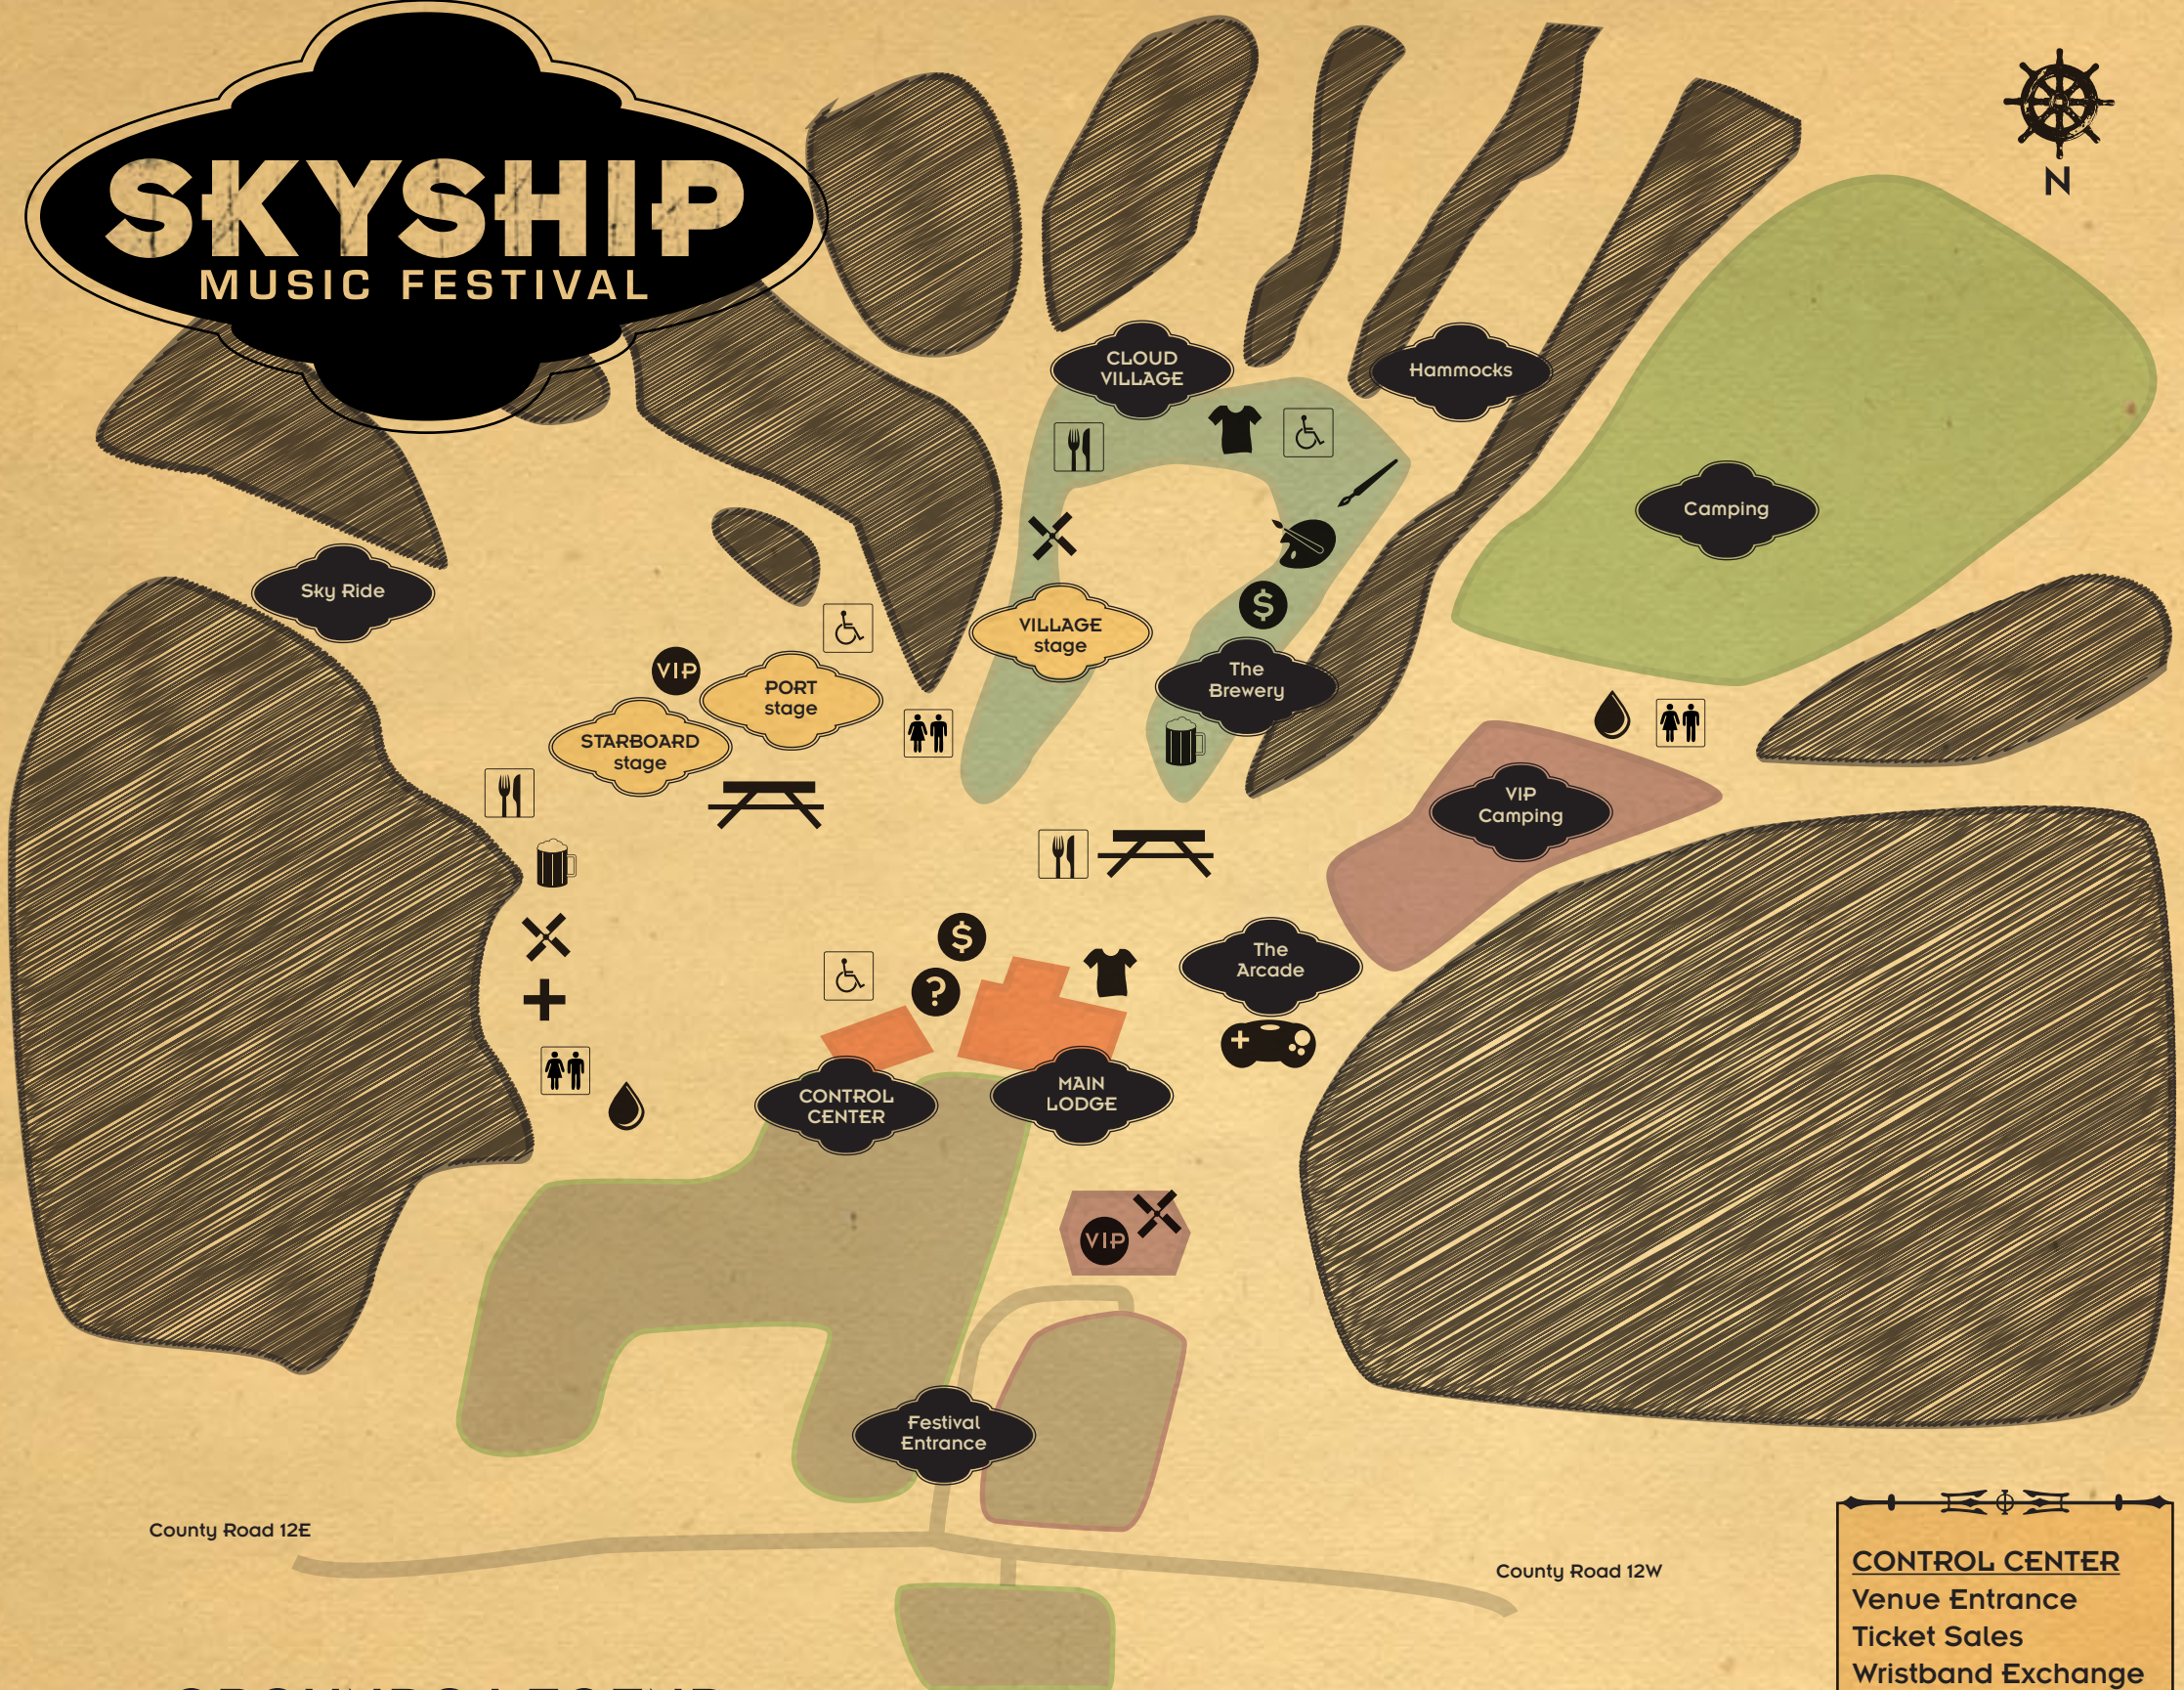

SKYSHIP

MUSIC FESTIVAL

County Road 12E

County Road 12W

GROUNDS LEGEND

	Customer Service		ADA		Arcade		Water/Ice		Merchandise
	ATM		Restrooms		Picnic Area		Medical		Alcohol
	VIP Area		Food		Arts & Crafts		Cooling & Charging Stations		Artist Signing

	CONTROL CENTER
	Venue Entrance
	Ticket Sales
	Wristband Exchange
	Will Call
	VIP Check In
	Restrooms
	MAIN LODGE
	Info Center
	Lost & Found
	Cafeteria
	Full Bar
	Restrooms
	Telephones