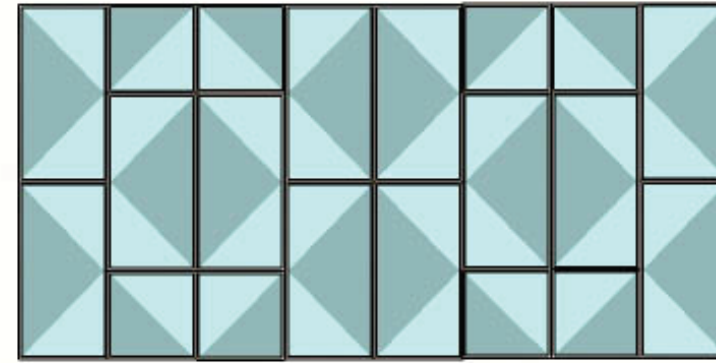

BROADWAY STAIR BOXES

MODULES:

12 RECTANGLES

8 SQUARES

CONFIGURATIONS