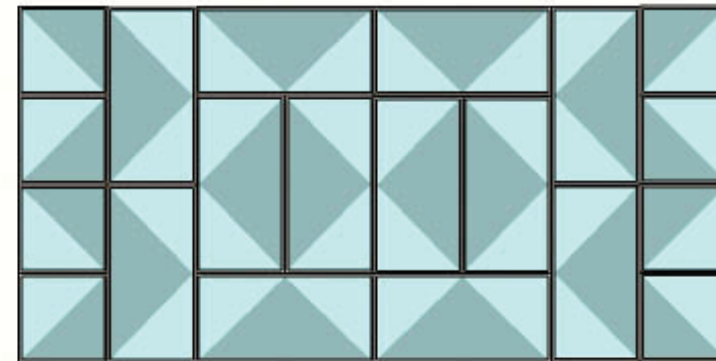

BROADWAY STAIR BOXES

MODULES:

12 RECTANGLES

8 SQUARES

CONFIGURATIONS