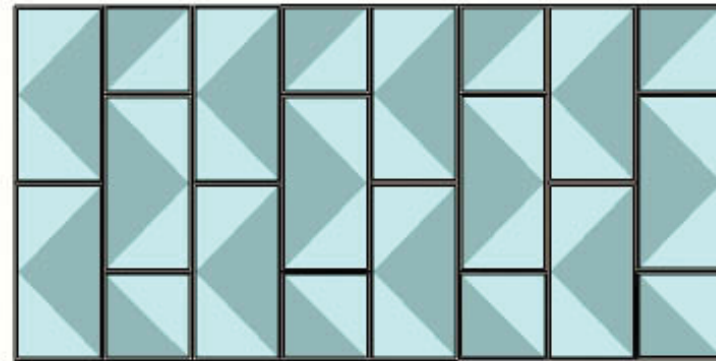

BROADWAY STAIR BOXES

MODULES:

12 RECTANGLES

8 SQUARES

CONFIGURATIONS