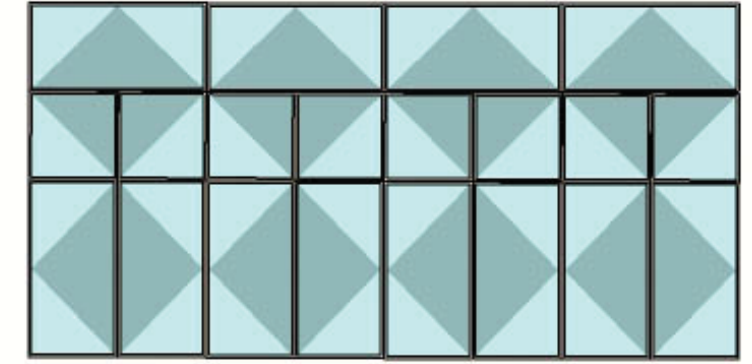

BROADWAY STAIR BOXES

MODULES:

12 RECTANGLES

8 SQUARES

CONFIGURATIONS