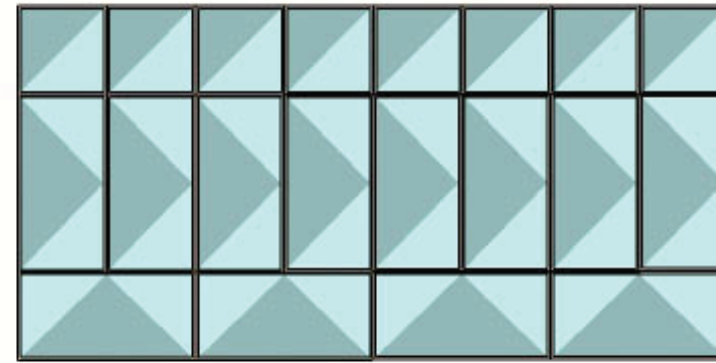

BROADWAY STAIR BOXES

MODULES:

12 RECTANGLES

8 SQUARES

CONFIGURATIONS