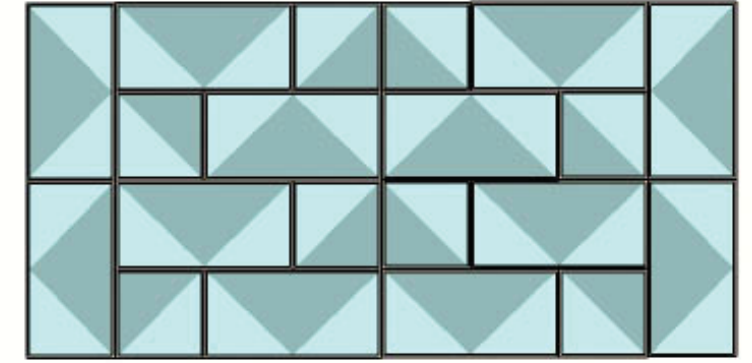

BROADWAY STAIR BOXES

MODULES:

12 RECTANGLES

8 SQUARES

CONFIGURATIONS