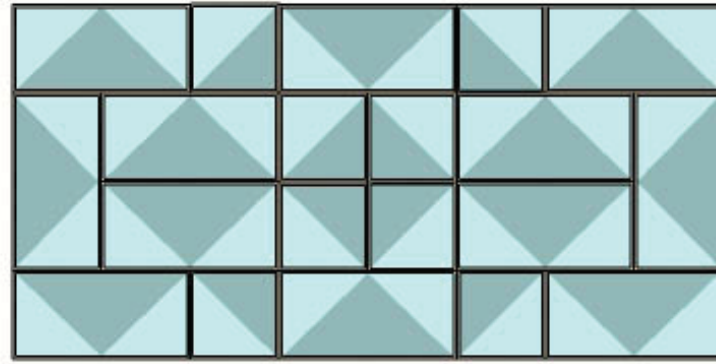

BROADWAY STAIR BOXES

MODULES:

12 RECTANGLES

8 SQUARES

CONFIGURATIONS