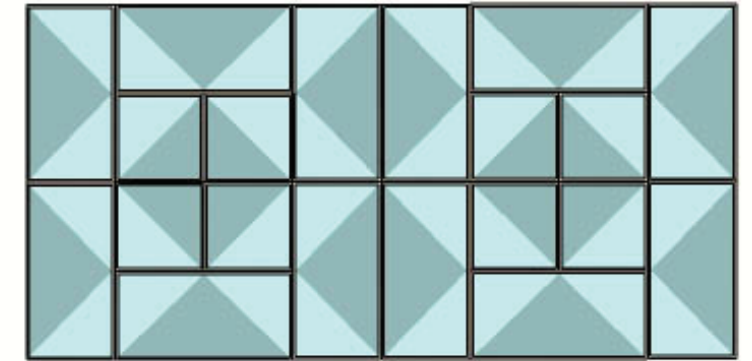

BROADWAY STAIR BOXES

MODULES:

12 RECTANGLES

8 SQUARES

CONFIGURATIONS