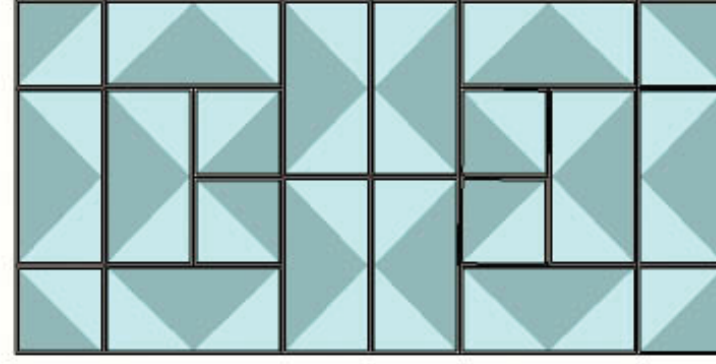

BROADWAY STAIR BOXES

MODULES:

12 RECTANGLES

8 SQUARES

CONFIGURATIONS