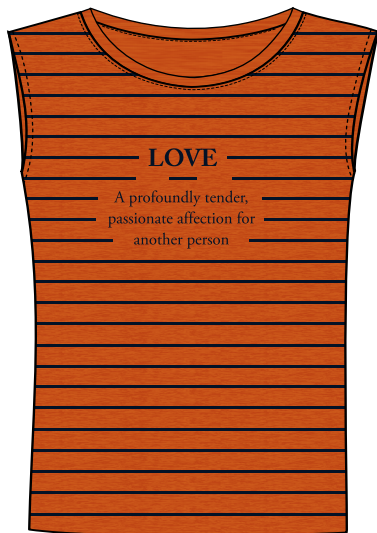

FOLLOW BODY WJNT37

GRAPHIC WIDTH=21.5"

SCREEN 1

PIGMENT PRINT

PIGMENT PRINT

DISCHARGE PRINT

PIGMENT PRINT

TTK127

TTK128

TTK129

FABRIC: 160 GSM VISCOSE MEL
RIB : DTM
TRIM: POLY CREPE

FABRIC: 140 GSM SLUB JERSEY
RIB : DTM
TRIM: NIL

FABRIC: 140 GSM SLUB JERSEY
RIB : BLACK
TRIM: NIL

ORANGE OCHRE MEL

BLACK

WHITE

PRINT COLORS

PRINT COLORS

PRINT COLORS

 ECLIPSE

 14-1312 TPX

 BLACK

LOVE

A profoundly tender,
passionate affection for
another person